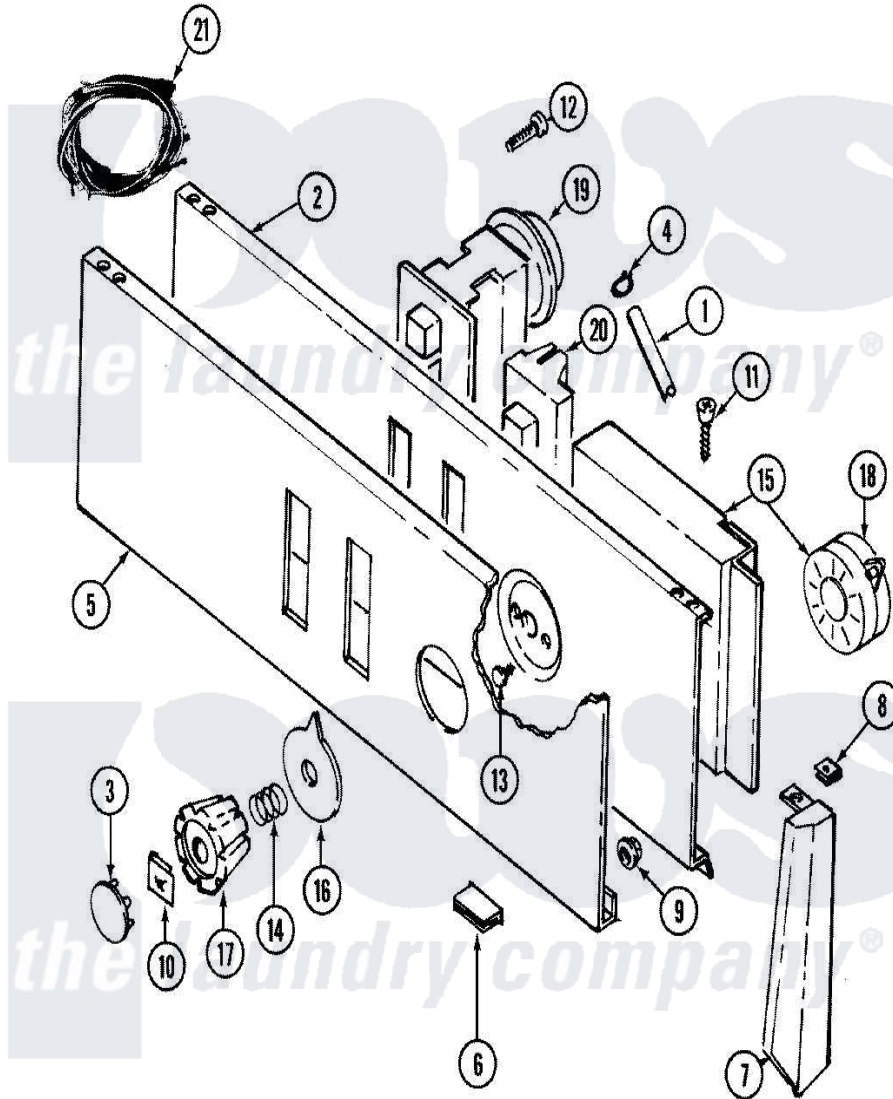

Maytag LAT9200BAM 04 - CONTROL PANEL (WHT/WHT & ALM/ALM)

Maytag Residential Maytag LAT9200BAM Washer Parts Parts Diagram 04 - CONTROL PANEL (WHT/WHT & ALM/ALM)

[Click on the part number to view part](#)

Item	Original Part Number	Replaced By	Status	Part Description
1	212942	22001619		Tube, Water Level Switch
2	214818			Back Up Plate
3	315523		Not Available	CAP, KNOB
4	410296	596669		Clamp, Manifold
5	208328		Not Available	CONTROL PANEL, FACIA
6	214897			Pad, Control Panel
7	Y308652		Not Available	END CAP (R-H)
"	308651			End Cap
8	214894			Fastener, End Cap
9	214872			Palnut, End Cap Note: Nut, Lamp Holder
10	211605			Bezel, Timer Dial
11	210932			Screw, No.8 X 9/16 Ctsk Note: Screw, Inlet Duct
12	211168	W10139210		Screw, 8-18 X 5/16
13	213966	3400014		Screw