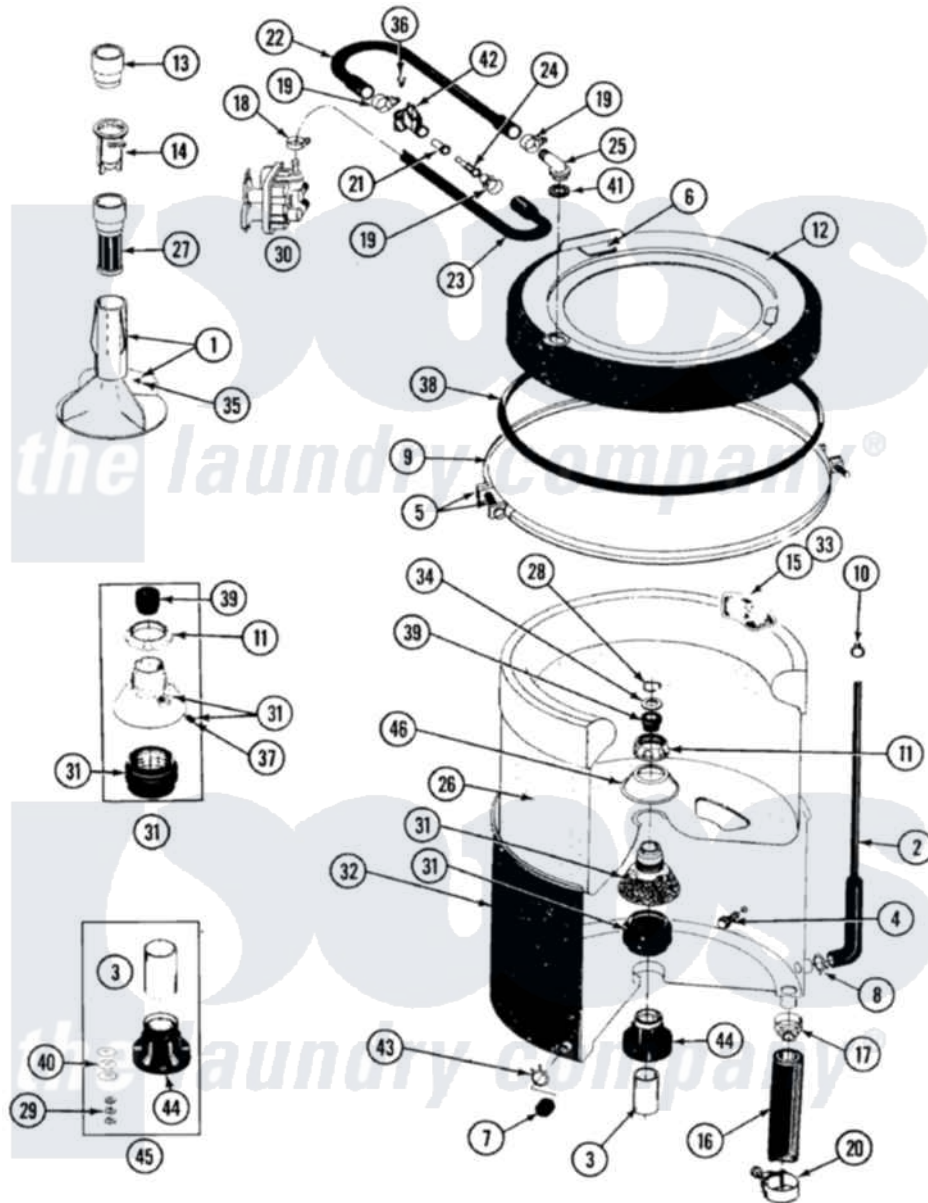

Maytag LAT9200BAM 07 - TUB (WHT/WHT & ALM/ALM)

Maytag Residential Maytag LAT9200BAM Washer Parts Parts Diagram 07 - TUB (WHT/WHT & ALM/ALM)
 Click on the part number to view part

Item	Original Part Number	Replaced By	Status	Part Description
1	207228			Agitator W/Lock Screw
2	212942	22001619		Tube, Water Level Switch
3	211130			Bearing Liner, Tub Bearing
4	200744	W10175939		Bolt
"	205254	W10175938		Bolt
5	205529			Nut And Bolt Kit For Tub Clam
6	215232			Bumper, Unbalance
7	214725			Cap For Spout-Outer Tub
8	211641			Clamp, 1-1/16"
9	200846			Clamp - Tub Cover
10	410296	596669		Clamp, Manifold
11	211047	6-2110472		Nut- Clamp
12	206380		Not Available	COVER, TUB
13	215721			Dispensing Cap
14	215733			Dispensing Cup
15	207219			Filter, Self-Cleaning

16	213045		Hose, Outer Tub Part Not Used
17	200900	616099	Clamp
18	201575		Clamp, Hose
19	202515	596669	Clamp, Manifold
20	202574	3367052	Clamp, Hose
21	213016	216201	Nozzle
22	Y215234		Hose, Injector Fill
23	213013		Hose, Injector
24	213015		Nozzle, Injector
25	215235		Tube, Injector
26	207831	Not Available	TUB, INNER (W/PLUG)
28	Y015667		Retaining Ring
29	Y054867		Washer, Lock
30	205613		Water Valve
31	204012	6-2095720	Mounting S
32	205484		Tub, Outer Part Not Used
33	215980		Plug, Filter Hole
34	Y015666		Washer, Retaining -
35	206478	Not Available	SCREW & WASHER FOR AGITATOR
36	312620		Screw, Sems
37	211618	22001423	Set Screw, Mounting Stem
38	211232		Seal, Tub Cover
39	Y0A4298	6-0A57420	Seal- Agitator
40	211100		Washer, Outer Tub
41	215233		Seal For Injector Tube
42	215447		Sleeve For Injector
43	214739	596669	Clamp, Manifold
44	200824	6-2040130	Tub Bearin
45	204013	6-2040130	Tub Bearin
46	211210		Washer, Clamping Nut