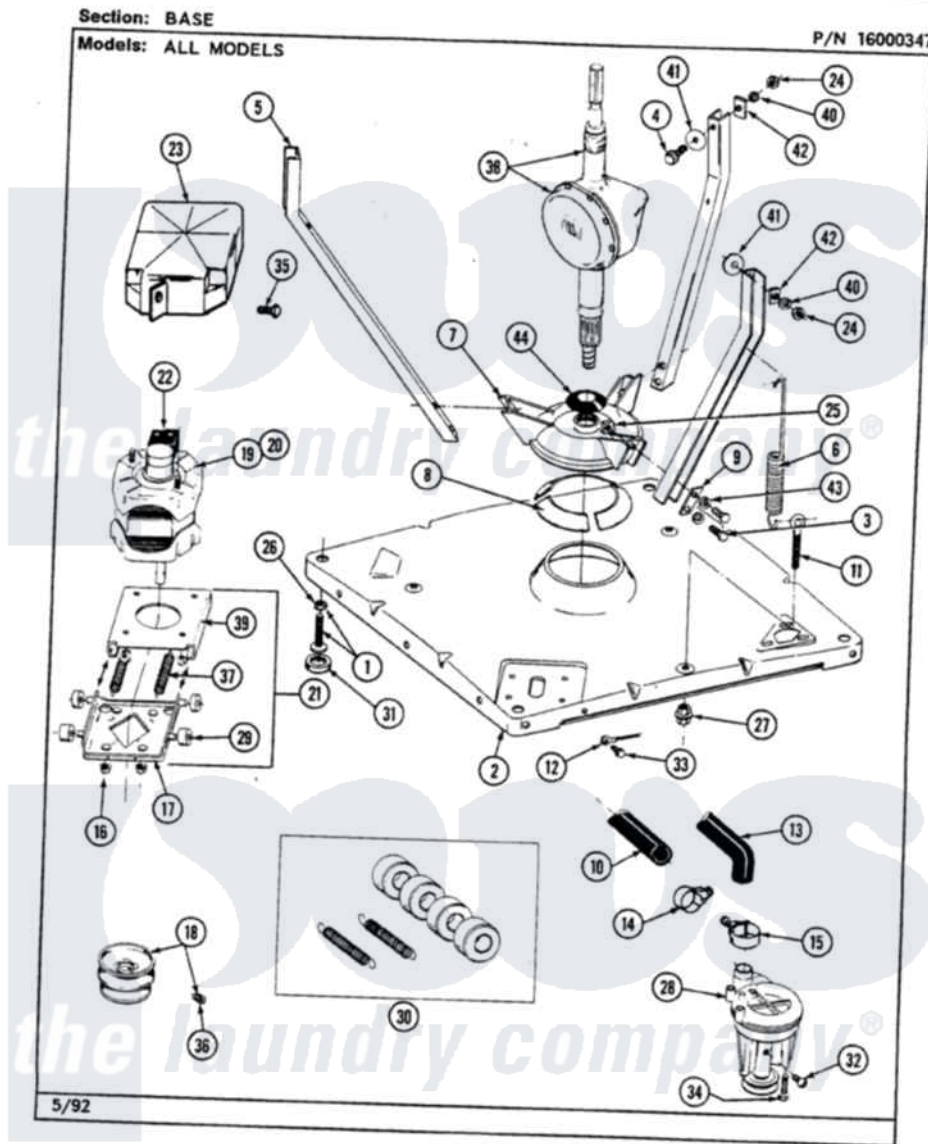

Maytag LAT9200BAW 01 - BASE

44

Maytag [Residential Maytag LAT9200BAW Washer Parts](#) Parts Diagram 01 - BASE
 Click on the part number to view part

Item	Original Part Number	Replaced By	Status	Part Description
1	Y302699	22003428		Leg, Adjustable
2	203274			Base With Damper Pads
3	Y015627			Screw- Hex
4	205254	W10175938		Bolt
"	200744	W10175939		Bolt
5	213053			Brace, Tub Part Not Used
6	213054			Centering Spring - 3 Used
7	203725			Damper W/Bolt And Clip
8	203956			Damper Pad Kit
9	213073			Washer, Double Brace
10	214767	22001448		Hose, Pump
11	213120	216416		Bolt, Eye/Centering Spring
12	204807			Ground Wire, Supp. Plte To Top Cover
13	213045			Hose, Outer Tub Part Not Used
14	200461	285655		Clamp, Hose