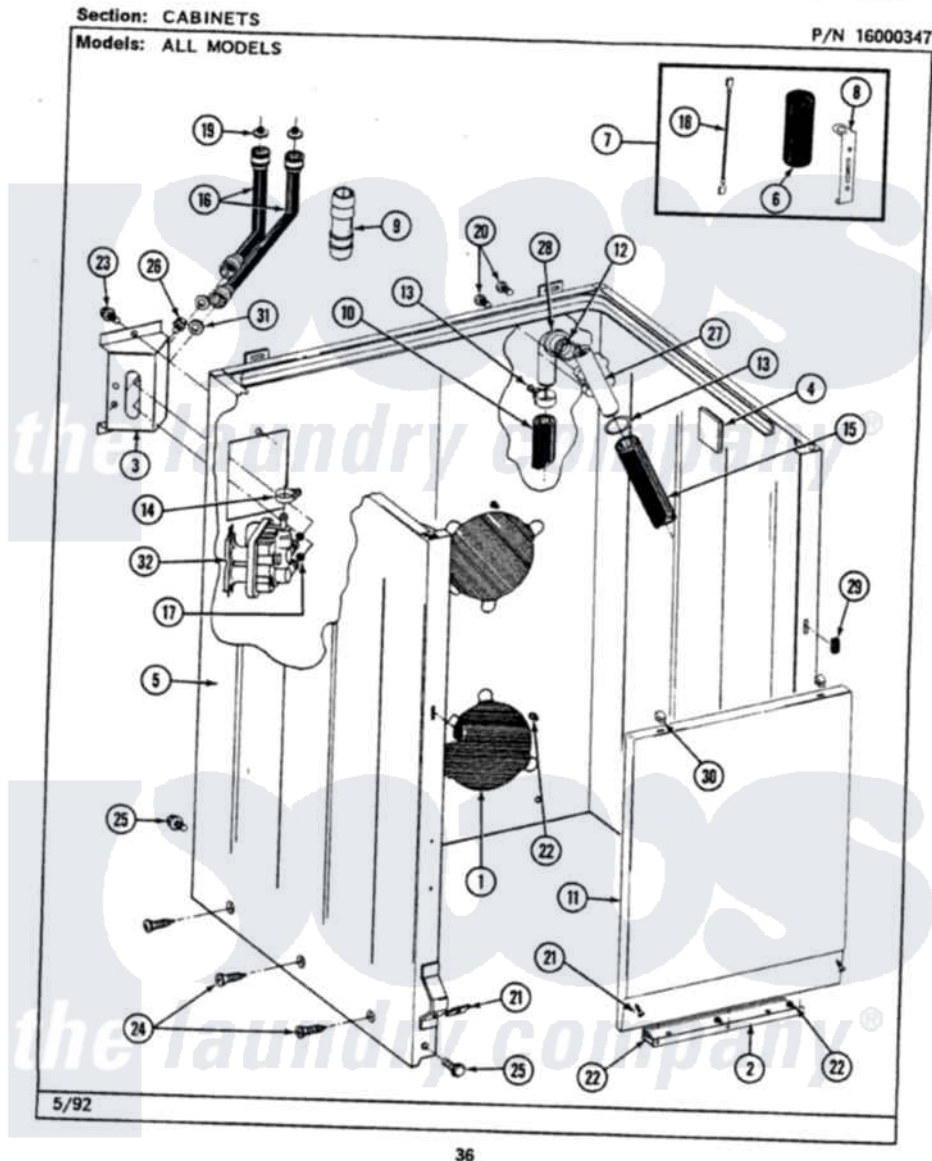

# Maytag LAT9200BAW 02 - CABINET

Maytag [Residential Maytag LAT9200BAW Washer Parts](#) Parts Diagram 02 - CABINET  
Click on the part number to view part

Item	Original Part Number	Replaced By	Status	Part Description
1	211878		Not Available	PLATE, ACCESS
2	<a href="#">213846</a>			Guard, Belt
3	214812	<a href="#">22002361</a>		Bracket, Water Valve
4	<a href="#">215058</a>			Pad, Cabinet Bumper
5	203319	<a href="#">22203319</a>		Cabinet
6	<a href="#">Y200832</a>			Capacitor
7	<a href="#">206103</a>			Capacitor Kit
8	<a href="#">211149</a>			Clip, Capacitor
9	<a href="#">Y216015</a>			Coupling, Hose
10	<a href="#">Y059149</a>			(7/8" I.D. CARTON OF 50 FT.)
"	<a href="#">216017</a>			Hose, Drain
11	212998		Not Available	PANEL, FRONT (WHT)
12	<a href="#">214765</a>			Gasket, Siphon Break
13	200908	<a href="#">285655</a>		Clamp, Hose
14	<a href="#">201575</a>			Clamp, Hose
15	214767	<a href="#">22001448</a>		Hose, Pump

16	<a href="#">202860</a>		Inlet Hose Assembly
17	214337	<a href="#">96160</a>	Screen
18	<a href="#">203237</a>		No.17 Wire With Terminal
19	200961	<a href="#">12001413</a>	Strainer And Washer Kit
20	<a href="#">Y014874</a>		Screw, Idler Arm And Sleeve
21	<a href="#">204439</a>		Screw And Fstner Assembly
22	211294	<a href="#">90767</a>	Screw, 8A X 3/8 HeX Washer Head Tapping
23	212276	<a href="#">W10116760</a>	Screw
24	<a href="#">213007</a>		Xfor Cabinet See Cabinet, Back
25	213121	<a href="#">3400111</a>	Screw, 12-14 X 5/8
"	213122	<a href="#">27001200</a>	Screw
26	<a href="#">Y313561</a>		Screw----NA
27	<a href="#">206638</a>		Siphon Break
28	Y216016	<a href="#">W10116738</a>	Elbow
29	214376	<a href="#">22002331</a>	Spacer, Front Panel
30	212982	<a href="#">22001650</a>	Fastener, Spring
31	<a href="#">Y013783</a>		Washer, Inlet Hose
32	<a href="#">205613</a>		Water Valve