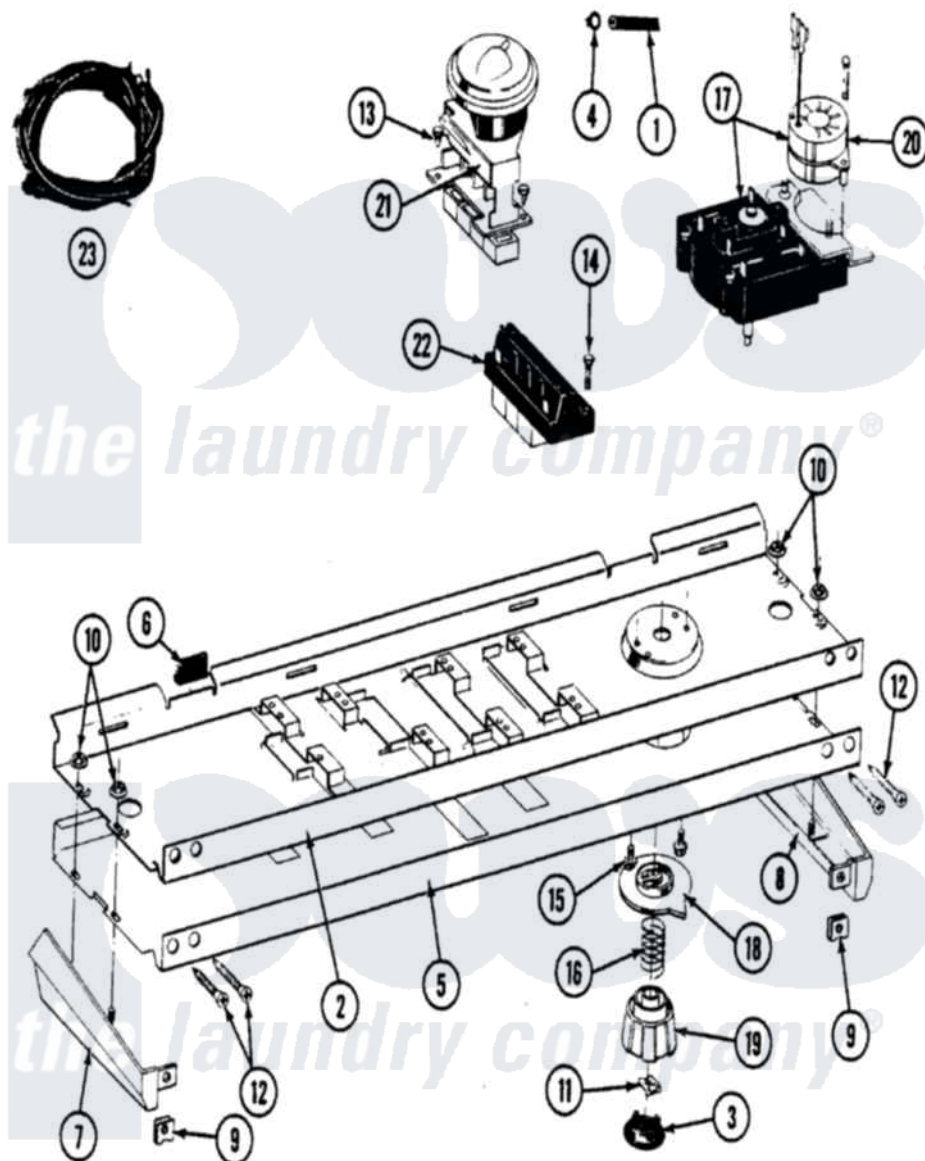

# Maytag LAT9200BAW 04 - CONTROL PANEL

Maytag [Residential Maytag LAT9200BAW Washer Parts](#) Parts Diagram 04 - CONTROL PANEL  
 Click on the part number to view part

Item	Original Part Number	Replaced By	Status	Part Description
1	212942	<a href="#">22001619</a>		Tube, Water Level Switch
2	<a href="#">214818</a>			Back Up Plate
3	215821		Not Available	CAP, KNOB
4	410296	<a href="#">596669</a>		Clamp, Manifold
5	<a href="#">208114</a>			Facia A9200
6	<a href="#">214897</a>			Pad, Control Panel
7	207215		Not Available	END CAP LH
8	207216		Not Available	END CAP RH
9	<a href="#">214894</a>			Fastener, End Cap
10	<a href="#">214872</a>			Palnut, End Cap Note: Nut, Lamp Holder
11	<a href="#">211605</a>			Bezel, Timer Dial
12	<a href="#">210932</a>			Screw, No.8 X 9/16 Ctsk Note: Screw, Inlet Duct
13	211168	<a href="#">W10139210</a>		Screw, 8-18 X 5/16
14	213117	<a href="#">67006908</a>		Screw, Ice Rack
15	213966	<a href="#">3400014</a>		Screw

16	<a href="#">211065</a>		Spring, Index Wheel
17	<a href="#">207378</a>		Timer
18	215827	Not Available	TIMER DIAL SKIRT
19	<a href="#">215828</a>		Knob, Timer
20	205033	<a href="#">22205033</a>	Motor- Tim
21	<a href="#">207361</a>		4 Level Pressure Switch
22	207367	Not Available	TEMP CONTROL SWITCH - 4 BUTTON
23	<a href="#">207383</a>		Wire Harness