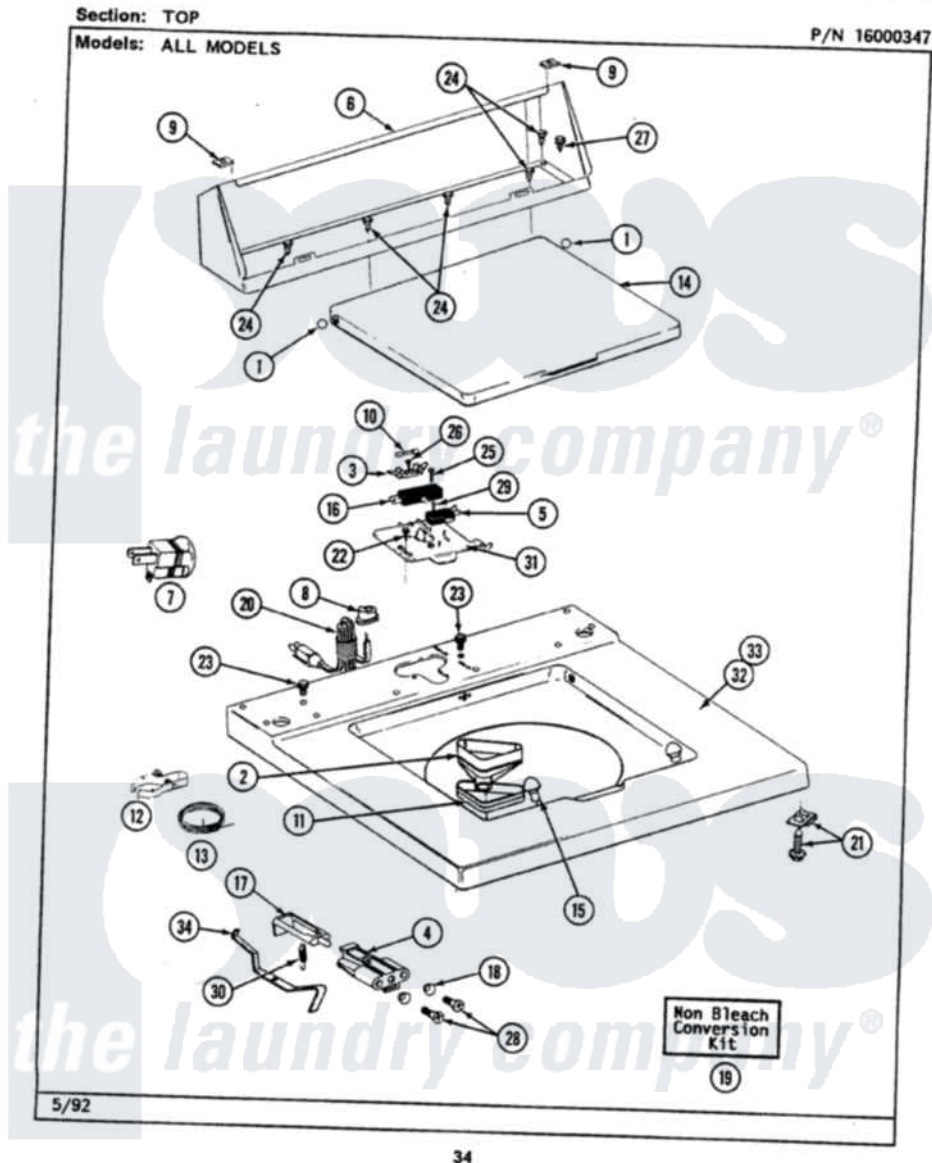

Maytag LAT9200BAW 06 - TOP

Maytag [Residential Maytag LAT9200BAW Washer Parts](#) Parts Diagram 06 - TOP
 Click on the part number to view part

Item	Original Part Number	Replaced By	Status	Part Description
1	211726			Hinge, Ball Lid
2	215577			Bleach Inlet White
3	207167			Block, Fuse
4	214279	204968		Plunger And Bracket Assembly--W
5	207166			Switch, Check
6	205635			Console
7	Y201808			Converter
8	211881			Grommet, Cord Part Not Used-Gas Models Only
9	215075			Fastener, Control Panel To Console
10	207168	22001682		Switch Assembly, Lid W/4amp Fuse
11	214436			Gasket
12	301548			Clamp, Ground Wire
13	311155			Ground Wire And Clamp
14	216073			LID (WHITE)

15	212716		Bumper, Lid
16	205415	279347	Switch-Lid
17	215700		Not Available
18	211500		LID SWITCH PLUNGER
19	205997		Washer, Bracket To Top Cover
20	204590		Non-Bleach Conversion Kit
21	204445		Cord, Power
22	207159	489355	Screw And Fastener Assembly
23	210186	3370225	Screw, 8 X 1/2
24	211294	90767	Screw
25	213501		Screw, 8A X 3/8 HeX Washer Head Tapping
26	215705	Y311711	Screw, No.6-20 X 1-1/8 Inch
27	Y313559		Screw, Fuse Block
28	910182	25-7809	Screw
29	912012	3400409	Screw, No.6-20 1/2 Flthd Torx
30	213720		Screw
31	Y215699	22001678	Spring, Lid Switch
33	207172		Bracket, Switch And Fuse
34	215704		Top Cover
			Lever, Unbalance