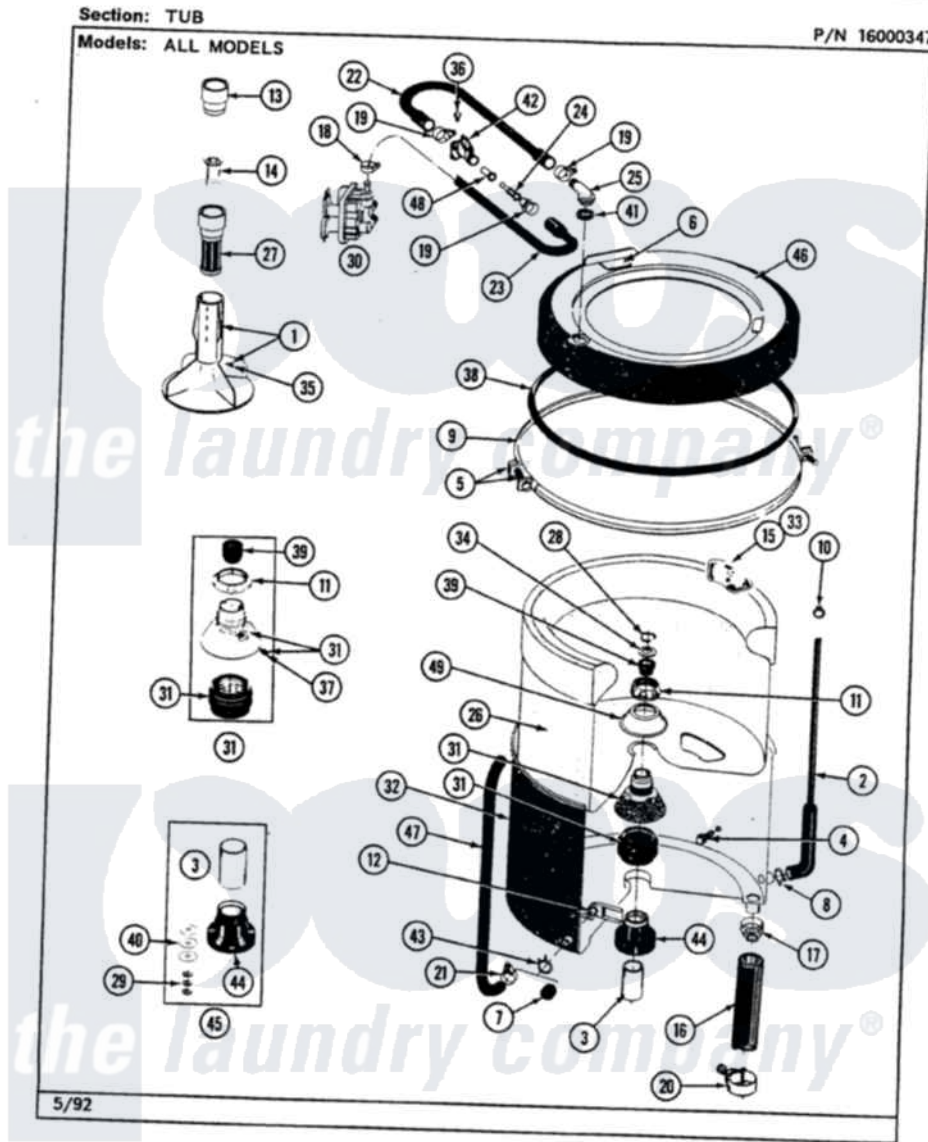

# Maytag LAT9200BAW 08 - TUB

Maytag [Residential Maytag LAT9200BAW Washer Parts](#) Parts Diagram 08 - TUB  
Click on the part number to view part

Item	Original Part Number	Replaced By	Status	Part Description
1	<a href="#">207228</a>			Agitator W/Lock Screw
2	212942	<a href="#">22001619</a>		Tube, Water Level Switch
3	<a href="#">211130</a>			Bearing Liner, Tub Bearing
4	200744	<a href="#">W10175939</a>		Bolt
"	205254	<a href="#">W10175938</a>		Bolt
5	<a href="#">205529</a>			Nut And Bolt Kit For Tub Clam
6	<a href="#">215232</a>			Bumper, Unbalance
7	<a href="#">214725</a>			Cap For Spout-Outer Tub
8	<a href="#">211641</a>			Clamp, 1-1/16"
9	<a href="#">200846</a>			Clamp - Tub Cover
10	410296	<a href="#">596669</a>		Clamp, Manifold
11	211047	<a href="#">6-2110472</a>		Nut- Clamp
13	<a href="#">215721</a>			Dispensing Cap
14	<a href="#">215733</a>			Dispensing Cup
15	<a href="#">207219</a>			Filter, Self-Cleaning
16	<a href="#">213045</a>			Hose, Outer Tub Part Not Used