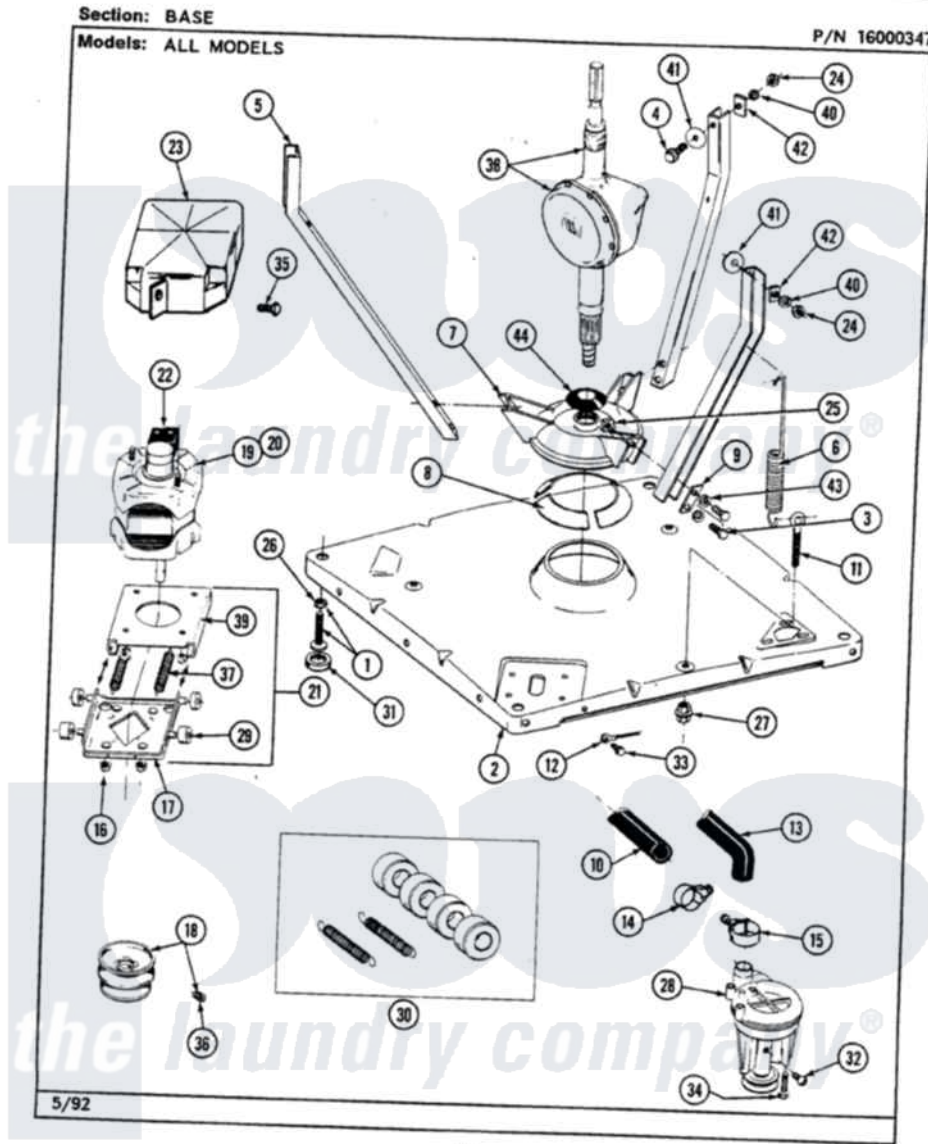

Maytag LAT9200BBL 01 - BASE

44

Maytag Residential Maytag LAT9200BBL Washer Parts Parts Diagram 01 - BASE
 Click on the part number to view part

Item	Original Part Number	Replaced By	Status	Part Description
1	Y302699	22003428		Leg, Adjustable
2	203274			Base With Damper Pads
3	Y015627			Screw- Hex
4	205254	W10175938		Bolt
"	200744	W10175939		Bolt
5	213053			Brace, Tub Part Not Used
6	213054			Centering Spring - 3 Used
7	203725			Damper W/Bolt And Clip
8	203956			Damper Pad Kit
9	213073			Washer, Double Brace
10	214767	22001448		Hose, Pump
11	213120	216416		Bolt, Eye/Centering Spring
12	204807			Ground Wire, Supp. Plte To Top Cover
13	213045			Hose, Outer Tub Part Not Used
14	200461	285655		Clamp, Hose