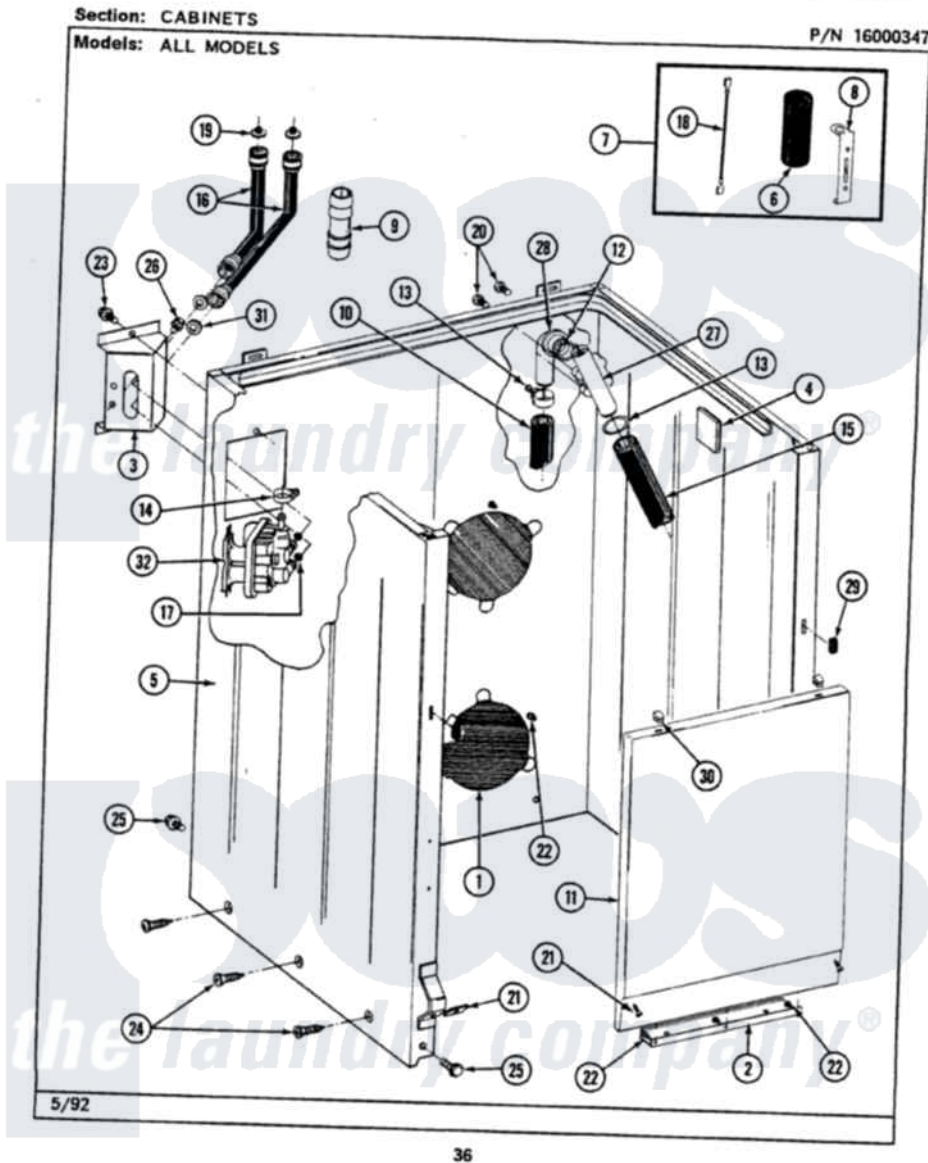

Maytag LAT9200BBL 02 - CABINET

Maytag Residential Maytag LAT9200BBL Washer Parts Parts Diagram 02 - CABINET
Click on the part number to view part

Item	Original Part Number	Replaced By	Status	Part Description
1	211878		Not Available	PLATE, ACCESS
2	213846			Guard, Belt
3	214812	22002361		Bracket, Water Valve
4	215058			Pad, Cabinet Bumper
5	203319L		Not Available	(ALMOND)
6	Y200832			Capacitor
7	206103			Capacitor Kit
8	211149			Clip, Capacitor
9	Y216015			Coupling, Hose
10	Y059149			(7/8" I.D. CARTON OF 50 FT.)
"	216017			Hose, Drain
11	212998L		Not Available	FRONT PANEL-ALMOND
12	214765			Gasket, Siphon Break
13	200908	285655		Clamp, Hose
14	201575			Clamp, Hose
15	214767	22001448		Hose, Pump

16	202860		Inlet Hose Assembly
17	214337	96160	Screen
18	203237		No.17 Wire With Terminal
19	200961	12001413	Strainer And Washer Kit
20	Y014874		Screw, Idler Arm And Sleeve
21	204439		Screw And Fstner Assembly
22	211294	90767	Screw, 8A X 3/8 HeX Washer Head Tapping
23	212276	W10116760	Screw
24	213007		Xfor Cabinet See Cabinet, Back
25	213121	3400111	Screw, 12-14 X 5/8
"	213122	27001200	Screw
26	Y313561		Screw---NA
27	206638		Siphon Break
28	Y216016	W10116738	Elbow
29	214376	22002331	Spacer, Front Panel
30	212982	22001650	Fastener, Spring
31	Y013783		Washer, Inlet Hose
32	205613		Water Valve