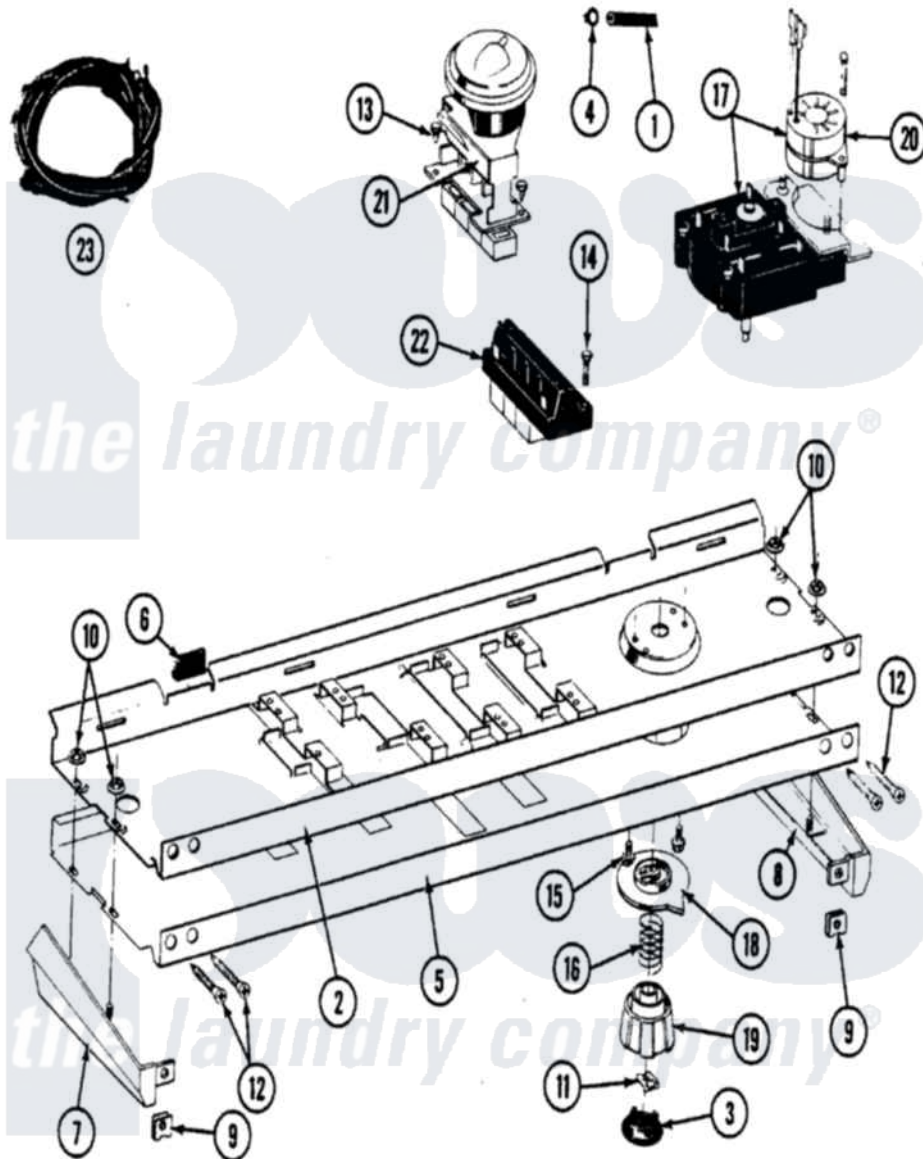

Maytag LAT9200BBL 04 - CONTROL PANEL

Maytag [Residential Maytag LAT9200BBL Washer Parts](#) Parts Diagram 04 - CONTROL PANEL
 Click on the part number to view part

Item	Original Part Number	Replaced By	Status	Part Description
1	212942	22001619		Tube, Water Level Switch
2	214818			Back Up Plate
3	215821		Not Available	CAP, KNOB
4	410296	596669		Clamp, Manifold
5	208114			Facia A9200
6	214897			Pad, Control Panel
7	207215		Not Available	END CAP LH
8	207216		Not Available	END CAP RH
9	214894			Fastener, End Cap
10	214872			Palnut, End Cap Note: Nut, Lamp Holder
11	211605			Bezel, Timer Dial
12	210932			Screw, No.8 X 9/16 Ctsk Note: Screw, Inlet Duct
13	211168	W10139210		Screw, 8-18 X 5/16
14	213117	67006908		Screw, Ice Rack
15	213966	3400014		Screw

16	211065		Spring, Index Wheel
17	207378		Timer
18	215827	Not Available	TIMER DIAL SKIRT
19	215828		Knob, Timer
20	205033	22205033	Motor- Tim
21	207361		4 Level Pressure Switch
22	207367	Not Available	TEMP CONTROL SWITCH - 4 BUTTON
23	207383		Wire Harness