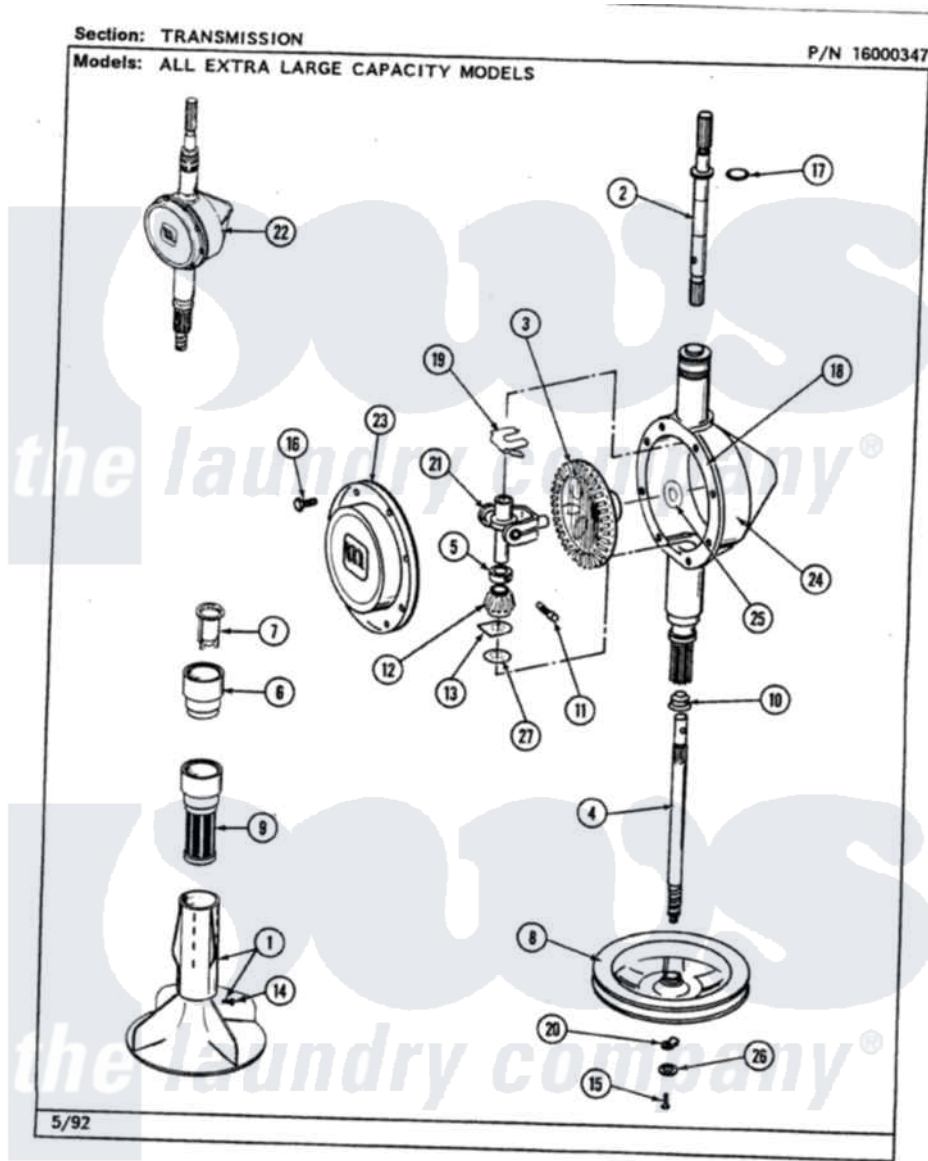

Maytag LAT9200BBL 07 - TRANSMISSION

42

Maytag Residential Maytag LAT9200BBL Washer Parts Parts Diagram 07 - TRANSMISSION
Click on the part number to view part

Item	Original Part Number	Replaced By	Status	Part Description
1	207228			Agitator W/Lock Screw
2	207153	6-2097820		Kit- Shaft
3	206713	6-2067130		Gear- Beve
4	215410	12001450		Ctr Shaft W/Collar Andkeeper- Dp
5	215415		Not Available	COLLAR, LOWER
6	215721			Dispensing Cap
7	215733			Dispensing Cup
8	211059	6-2301530		Pulley
10	206602	207843		Lip Seal Repair Kit
11	Y206629			Pin, Collar
12	215401	W10221114		Pinion
13	215395			Plate, Clutch
14	206478		Not Available	SCREW & WASHER FOR AGITATOR
15	211375	681582		Screw
16	215417		Not Available	SCREW, TRANSMISSION

17	210690		COVER
18	Y058700	675652	Seal, Rubber
19	215581		Adhesive
20	211089		Spring, Agitator Shaft
21	206685	6-2066850	Lug, Stop Pulley
22	206707	6-2097750	Yoke
23	206628		Trans Dee
24	206624	6-2097750	Cover, Transmission
25	215394		Trans Dee
26	211090	22003555	Washer, Bevel Gear
27	211483	6-2114830	Washer, Stop Lug
			Washer- SP