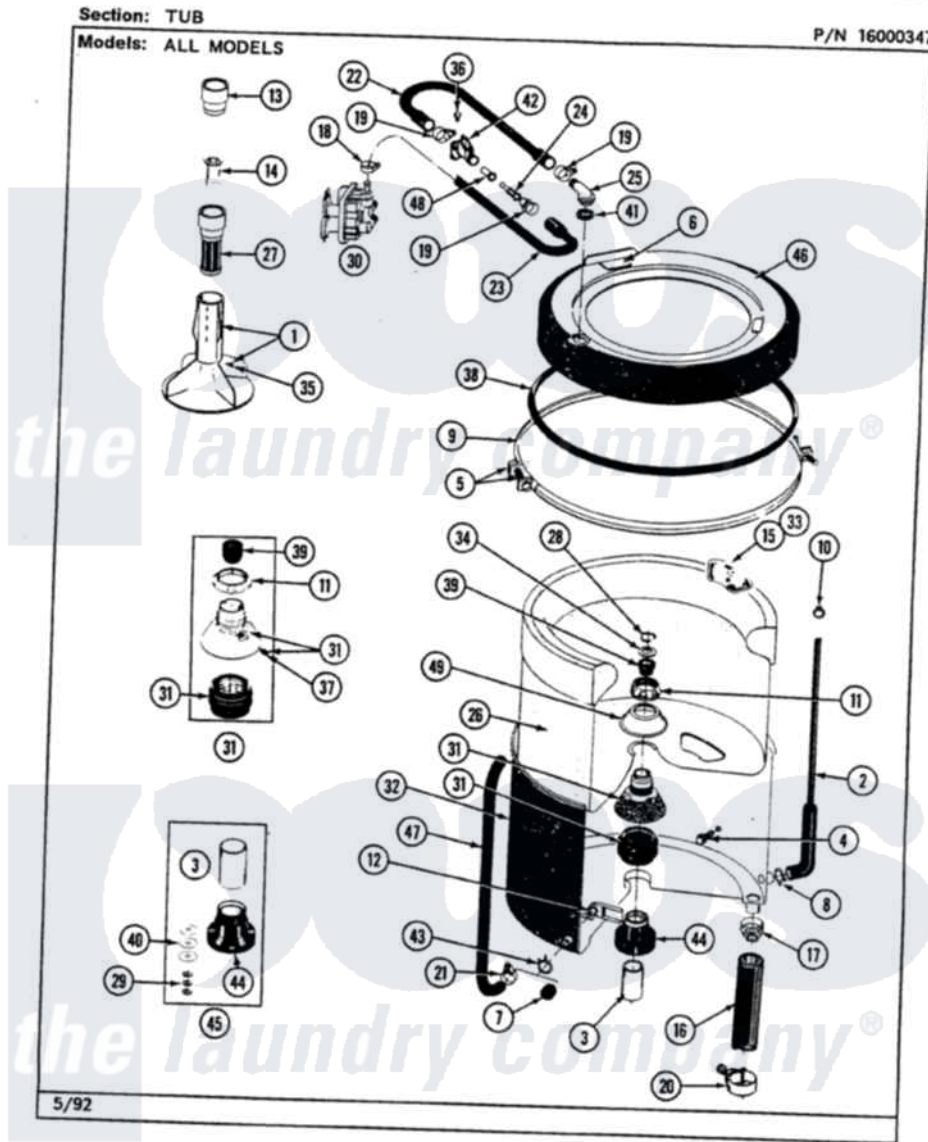

# Maytag LAT9200BBL 08 - TUB

38

Maytag [Residential Maytag LAT9200BBL Washer Parts](#) Parts Diagram 08 - TUB  
Click on the part number to view part

Item	Original Part Number	Replaced By	Status	Part Description
1	<a href="#">207228</a>			Agitator W/Lock Screw
2	212942	<a href="#">22001619</a>		Tube, Water Level Switch
3	<a href="#">211130</a>			Bearing Liner, Tub Bearing
4	200744	<a href="#">W10175939</a>		Bolt
"	205254	<a href="#">W10175938</a>		Bolt
5	<a href="#">205529</a>			Nut And Bolt Kit For Tub Clamp
6	<a href="#">215232</a>			Bumper, Unbalance
7	<a href="#">214725</a>			Cap For Spout-Outer Tub
8	<a href="#">211641</a>			Clamp, 1-1/16"
9	<a href="#">200846</a>			Clamp - Tub Cover
10	410296	<a href="#">596669</a>		Clamp, Manifold
11	211047	<a href="#">6-2110472</a>		Nut- Clamp
13	<a href="#">215721</a>			Dispensing Cap
14	<a href="#">215733</a>			Dispensing Cup
15	<a href="#">207219</a>			Filter, Self-Cleaning
16	<a href="#">213045</a>			Hose, Outer Tub Part Not Used