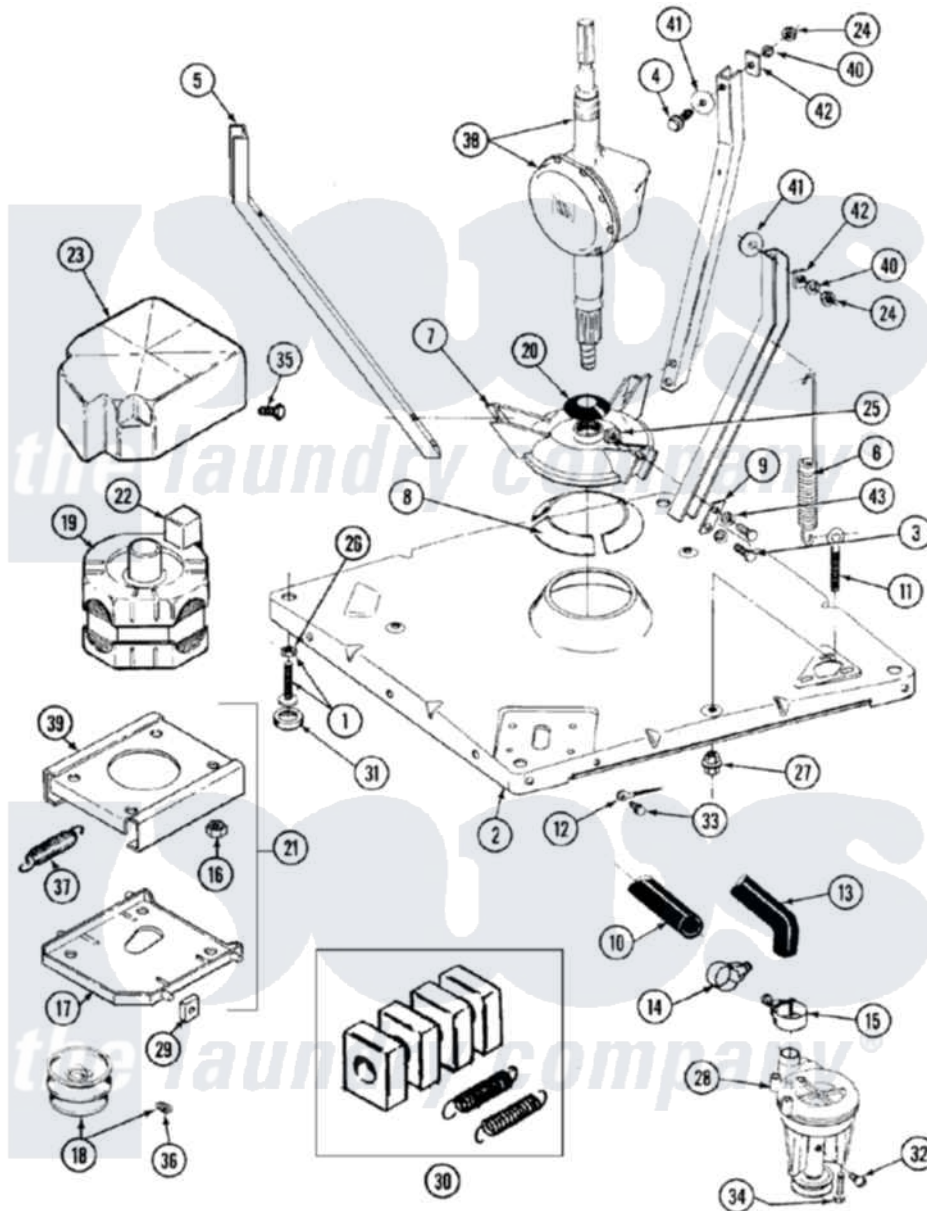

Maytag LAT9200BBM 01 - BASE (WHT/WHT & ALM/ALM)

Maytag [Residential Maytag LAT9200BBM Washer Parts](#) Parts Diagram 01 - BASE (WHT/WHT & ALM/ALM)
 Click on the part number to view part

| Item | Original Part Number | Replaced By | Status | Part Description |
|------|-------------------------|---------------------------|--------|--------------------------------------|
| 1 | Y302699 | 22003428 | | Leg, Adjustable |
| 2 | 203274 | | | Base With Damper Pads |
| 3 | Y015627 | | | Screw- Hex |
| 4 | 205254 | W10175938 | | Bolt |
| " | 200744 | W10175939 | | Bolt |
| 5 | 213053 | | | Brace, Tub Part Not Used |
| 6 | 213054 | | | Centering Spring - 3 Used |
| 7 | 203725 | | | Damper W/Bolt And Clip |
| 8 | 203956 | | | Damper Pad Kit |
| 9 | 213073 | | | Washer, Double Brace |
| 10 | 214767 | 22001448 | | Hose, Pump |
| 11 | 213120 | 216416 | | Bolt, Eye/Centering Spring |
| 12 | 204807 | | | Ground Wire, Supp. Plte To Top Cover |
| 13 | 213045 | | | Hose, Outer Tub Part Not Used |
| 14 | 200461 | 285655 | | Clamp, Hose |