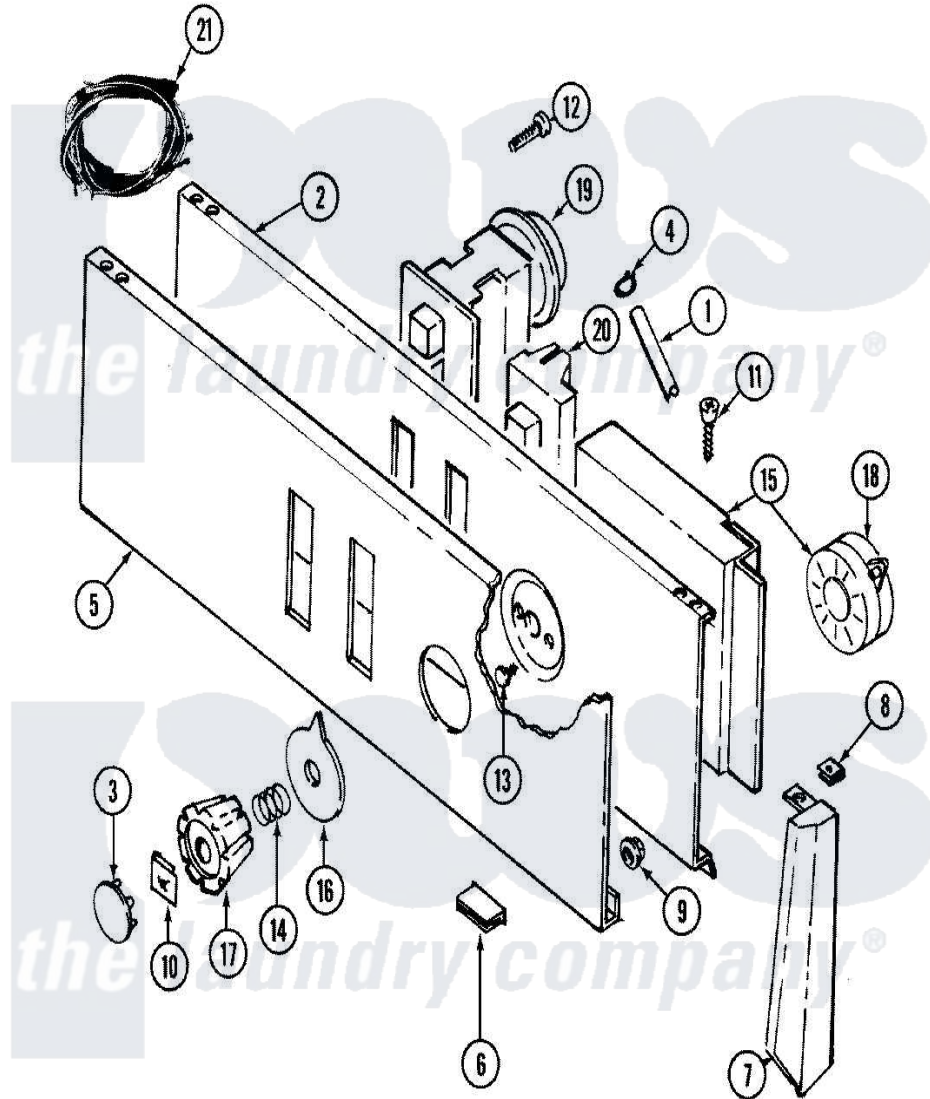

Maytag LAT9200BBM 04 - CONTROL PANEL (WHT/WHT & ALM/ALM)

Maytag Residential Maytag LAT9200BBM Washer Parts Parts Diagram 04 - CONTROL PANEL (WHT/WHT & ALM/ALM)

[Click on the part number to view part](#)

Item	Original Part Number	Replaced By	Status	Part Description
1	212942	22001619		Tube, Water Level Switch
2	214818			Back Up Plate
3	315523		Not Available	CAP, KNOB
4	410296	596669		Clamp, Manifold
5	208328		Not Available	CONTROL PANEL, FACIA
6	214897			Pad, Control Panel
7	Y308652		Not Available	END CAP (R-H)
"	308651			End Cap
8	214894			Fastener, End Cap
9	214872			Palnut, End Cap Note: Nut, Lamp Holder
10	211605			Bezel, Timer Dial
11	210932			Screw, No.8 X 9/16 Ctsk Note: Screw, Inlet Duct
12	211168	W10139210		Screw, 8-18 X 5/16
13	213966	3400014		Screw

14	211065		Spring, Index Wheel
15	207378		Timer
16	216210		Skirt
17	216209	Not Available	KNOB
18	205033	22205033	Motor- Tim
19	208331	Not Available	SWITCH (4LEVEL)
20	208332		Switch
"	213117	67006908	Screw, Ice Rack
21	208122	Not Available	WIRE HARNESS
22	216087	Not Available	MANUAL, USE & CARE