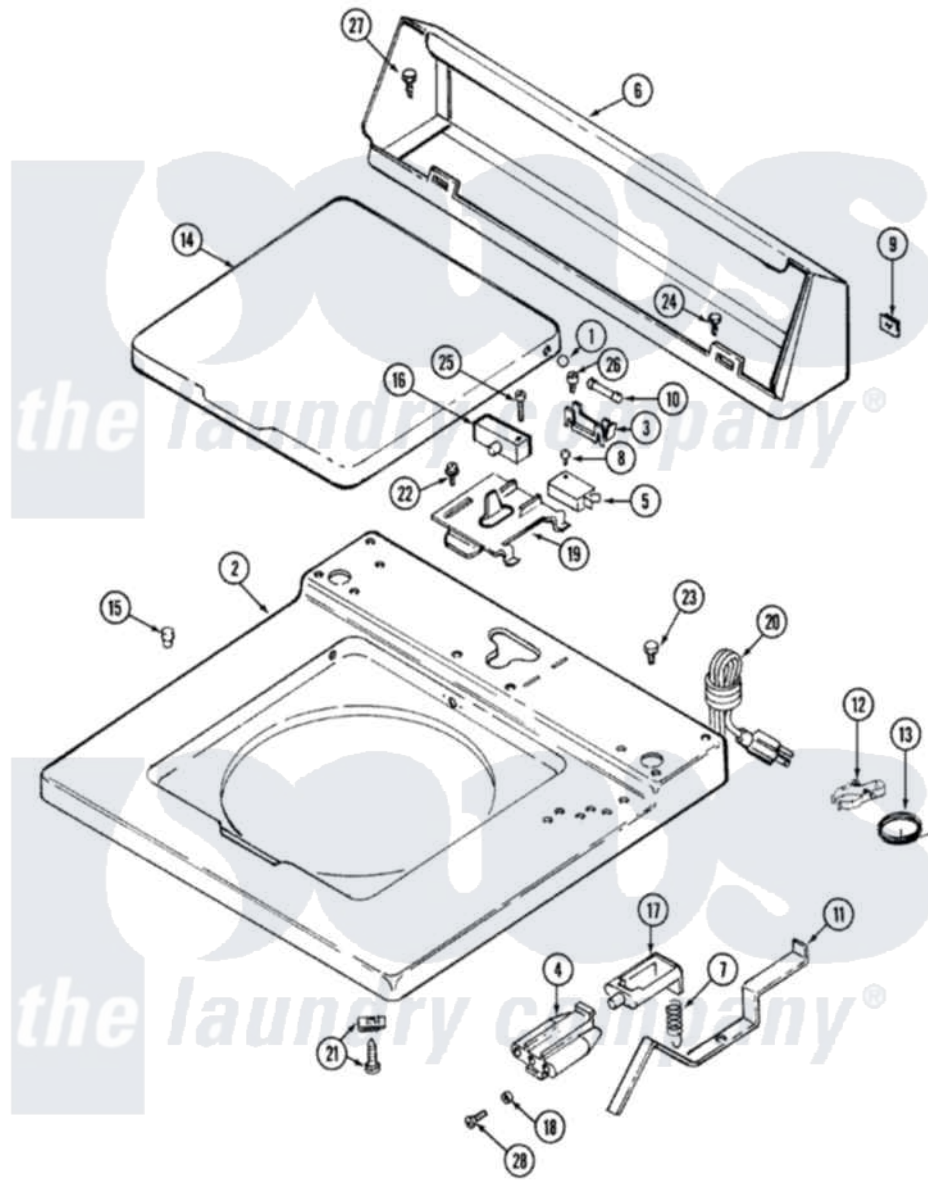

Maytag LAT9200BBM 05 - TOP (WHT/WHT & ALM/ALM)

Maytag Residential Maytag LAT9200BBM Washer Parts Parts Diagram 05 - TOP (WHT/WHT & ALM/ALM)
 Click on the part number to view part

Item	Original Part Number	Replaced By	Status	Part Description
1	211726			Hinge, Ball Lid
2	207172L			Top Cover Assembly ALM---NA
3	207167			Block, Fuse
4	214279	204968		Plunger And Bracket Assembly--W
5	207166			Switch, Check
6	205635L		Not Available	CONSOLE (ALM)
7	213720			Spring, Lid Switch
8	912012	3400409		Screw
9	215075			Fastener, Control Panel To Console
10	207168	22001682		Switch Assembly, Lid W/4amp Fuse
11	215704			Lever, Unbalance
12	301548			Clamp, Ground Wire
13	311155			Ground Wire And Clamp
14	216073L		Not Available	(ALMOND)---NA

15	212716		Bumper, Lid
16	205415	279347	Switch-Lid
17	215700		Not Available
18	211500		LID SWITCH PLUNGER
19	Y215699	22001678	Washer, Bracket To Top Cover
20	204590		Bracket, Switch And Fuse
"	211881		Cord, Power
21	204445		Grommet, Cord Part Not Used- Gas Models Only
22	207159	489355	Screw And Fastener Assembly
23	210186	3370225	Screw, 8 X 1/2
24	211294	90767	Screw
25	213501		Screw, 8A X 3/8 HeX Washer Head Tapping
26	215705	Y311711	Screw, No.6-20 X 1-1/8 Inch
27	Y313559		Screw, Fuse Block
28	910182	25-7809	Screw
			Screw, No.6-20 1/2 Flthd Torx