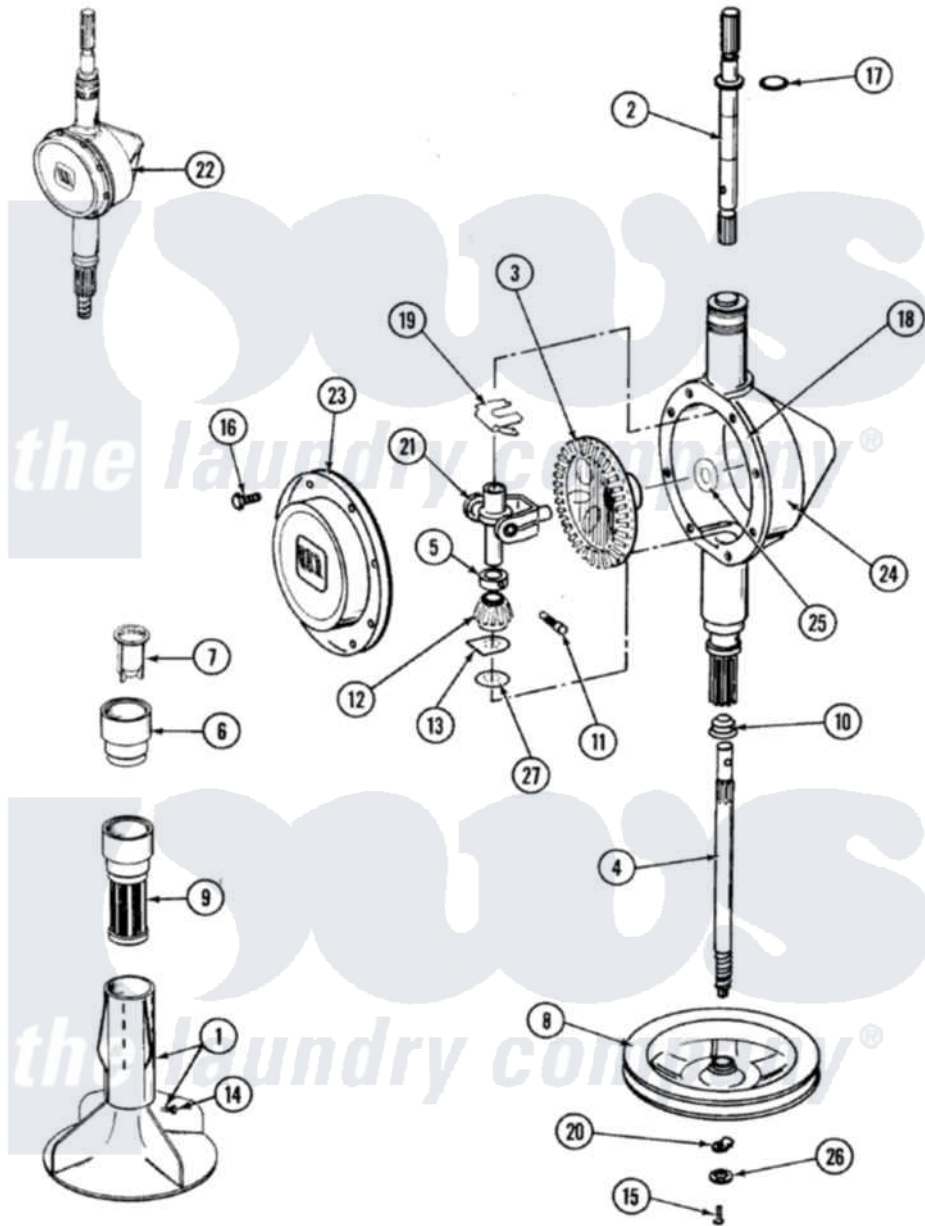

Maytag LAT9200BBM 06 - TRANSMISSION (WHT/WHT & ALM/ALM)

Maytag Residential Maytag LAT9200BBM Washer Parts Parts Diagram 06 - TRANSMISSION (WHT/WHT & ALM/ALM)
 Click on the part number to view part

Item	Original Part Number	Replaced By	Status	Part Description
1	207228			Agitator W/Lock Screw
2	207153	6-2097820		Kit- Shaft
3	206713	6-2067130		Gear- Beve
4	215410	12001450		Ctr Shaft W/Collar Andkeeper- Dp
5	215415		Not Available	COLLAR, LOWER
6	215721			Dispensing Cap
7	215733			Dispensing Cup
8	211059	6-2301530		Pulley
10	206602	207843		Lip Seal Repair Kit
11	Y206629			Pin, Collar
12	215401	W10221114		Pinion
13	215395			Plate, Clutch
14	206478		Not Available	SCREW & WASHER FOR AGITATOR
15	211375	681582		Screw
16	215417		Not Available	SCREW, TRANSMISSION

16	213417	Not Available	COVER
17	210690		Seal, Rubber
18	Y058700	675652	Adhesive
19	215581		Spring, Agitator Shaft
20	211089		Lug, Stop Pulley
21	206685	6-2066850	Yoke
22	206707	6-2097750	Trans Dee
23	206628		Cover, Transmission
24	206624	6-2097750	Trans Dee
25	215394		Washer, Bevel Gear
26	211090	22003555	Washer, Stop Lug
27	211483	6-2114830	Washer- SP