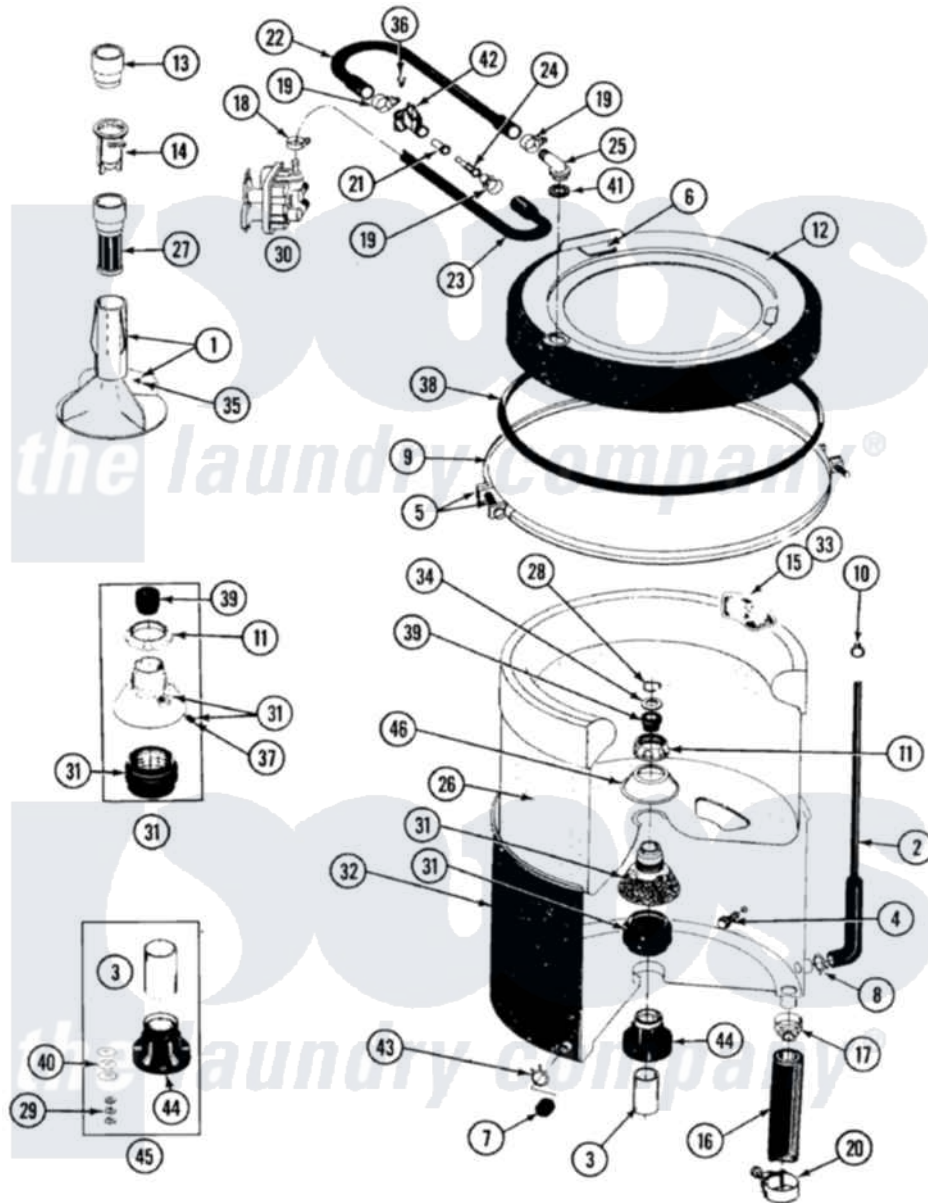

# Maytag LAT9200BBM 07 - TUB (WHT/WHT & ALM/ALM)

Maytag Residential Maytag LAT9200BBM Washer Parts Parts Diagram 07 - TUB (WHT/WHT & ALM/ALM)  
 Click on the part number to view part

Item	Original Part Number	Replaced By	Status	Part Description
1	<a href="#">207228</a>			Agitator W/Lock Screw
2	212942	<a href="#">22001619</a>		Tube, Water Level Switch
3	<a href="#">211130</a>			Bearing Liner, Tub Bearing
4	200744	<a href="#">W10175939</a>		Bolt
"	205254	<a href="#">W10175938</a>		Bolt
5	<a href="#">205529</a>			Nut And Bolt Kit For Tub Clam
6	<a href="#">215232</a>			Bumper, Unbalance
7	<a href="#">214725</a>			Cap For Spout-Outer Tub
8	<a href="#">211641</a>			Clamp, 1-1/16"
9	<a href="#">200846</a>			Clamp - Tub Cover
10	410296	<a href="#">596669</a>		Clamp, Manifold
11	211047	<a href="#">6-2110472</a>		Nut- Clamp
12	206380		Not Available	COVER, TUB
13	<a href="#">215721</a>			Dispensing Cap
14	<a href="#">215733</a>			Dispensing Cup
15	<a href="#">207219</a>			Filter, Self-Cleaning