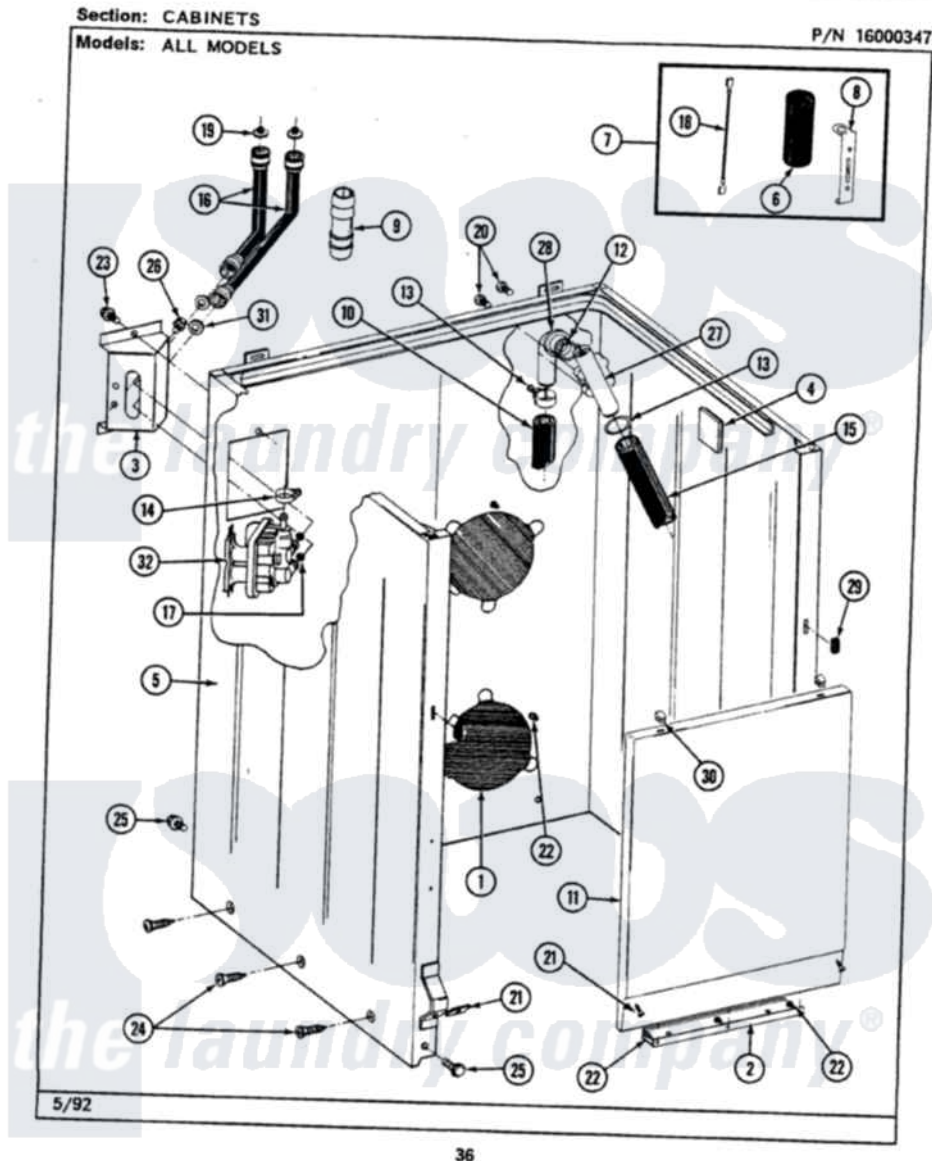

Maytag LAT9200BBW 02 - CABINET

Maytag Residential Maytag LAT9200BBW Washer Parts Parts Diagram 02 - CABINET
Click on the part number to view part

Item	Original Part Number	Replaced By	Status	Part Description
1	211878		Not Available	PLATE, ACCESS
2	213846			Guard, Belt
3	214812	22002361		Bracket, Water Valve
4	215058			Pad, Cabinet Bumper
5	203319	22203319		Cabinet
6	Y200832			Capacitor
7	206103			Capacitor Kit
8	211149			Clip, Capacitor
9	Y216015			Coupling, Hose
10	Y059149			(7/8" I.D. CARTON OF 50 FT.)
"	216017			Hose, Drain
11	212998		Not Available	PANEL, FRONT (WHT)
12	214765			Gasket, Siphon Break
13	200908	285655		Clamp, Hose
14	201575			Clamp, Hose
15	214767	22001448		Hose, Pump

16	202860		Inlet Hose Assembly
17	214337	96160	Screen
18	203237		No.17 Wire With Terminal
19	200961	12001413	Strainer And Washer Kit
20	Y014874		Screw, Idler Arm And Sleeve
21	204439		Screw And Fstner Assembly
22	211294	90767	Screw, 8A X 3/8 HeX Washer Head Tapping
23	212276	W10116760	Screw
24	213007		Xfor Cabinet See Cabinet, Back
25	213121	3400111	Screw, 12-14 X 5/8
"	213122	27001200	Screw
26	Y313561		Screw---NA
27	206638		Siphon Break
28	Y216016	W10116738	Elbow
29	214376	22002331	Spacer, Front Panel
30	212982	22001650	Fastener, Spring
31	Y013783		Washer, Inlet Hose
32	205613		Water Valve