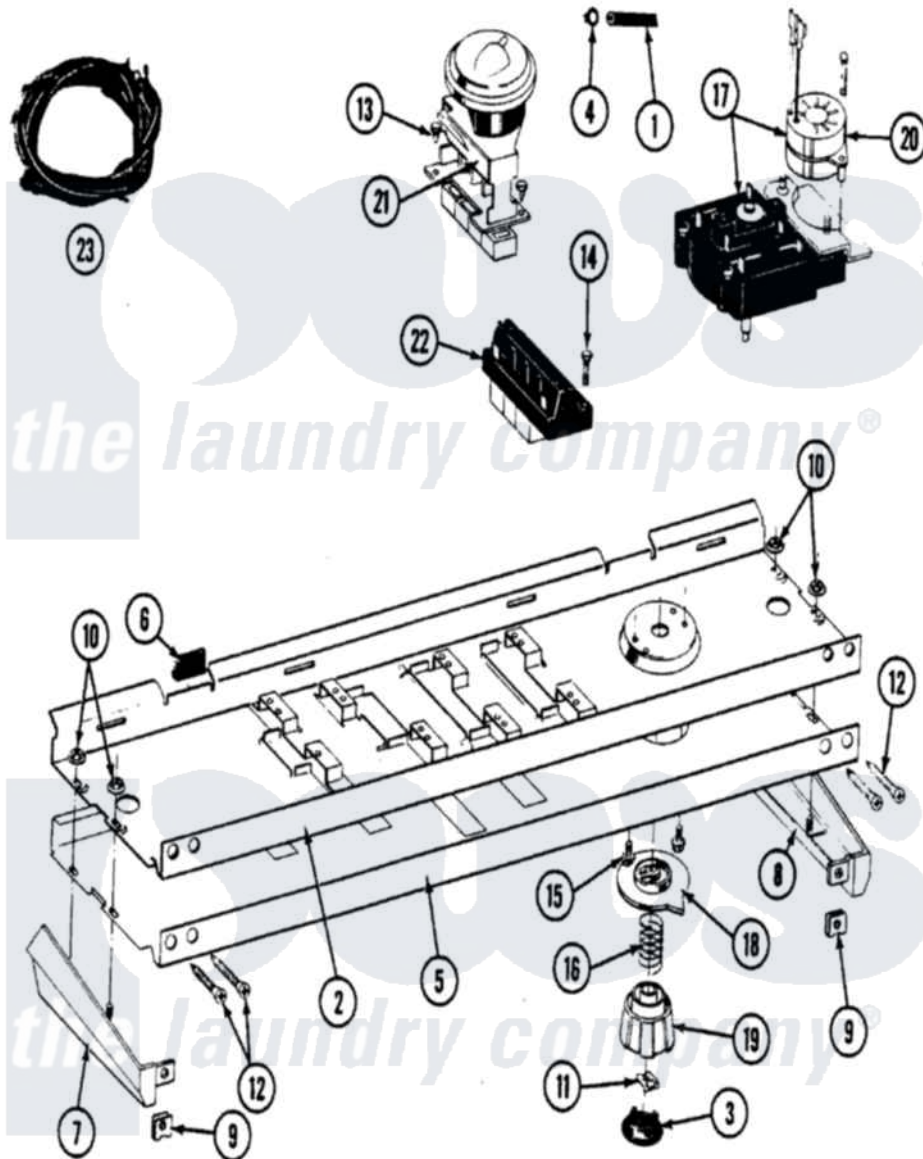

# Maytag LAT9200BBW 04 - CONTROL PANEL

Maytag [Residential Maytag LAT9200BBW Washer Parts](#) Parts Diagram 04 - CONTROL PANEL  
 Click on the part number to view part

Item	Original Part Number	Replaced By	Status	Part Description
1	212942	<a href="#">22001619</a>		Tube, Water Level Switch
2	<a href="#">214818</a>			Back Up Plate
3	215821		Not Available	CAP, KNOB
4	410296	<a href="#">596669</a>		Clamp, Manifold
5	<a href="#">208114</a>			Facia A9200
6	<a href="#">214897</a>			Pad, Control Panel
7	207215		Not Available	END CAP LH
8	207216		Not Available	END CAP RH
9	<a href="#">214894</a>			Fastener, End Cap
10	<a href="#">214872</a>			Palnut, End Cap Note: Nut, Lamp Holder
11	<a href="#">211605</a>			Bezel, Timer Dial
12	<a href="#">210932</a>			Screw, No.8 X 9/16 Ctsk Note: Screw, Inlet Duct
13	211168	<a href="#">W10139210</a>		Screw, 8-18 X 5/16
14	213117	<a href="#">67006908</a>		Screw, Ice Rack
15	213966	<a href="#">3400014</a>		Screw

16	<a href="#">211065</a>		Spring, Index Wheel
17	<a href="#">207378</a>		Timer
18	215827	Not Available	TIMER DIAL SKIRT
19	<a href="#">215828</a>		Knob, Timer
20	205033	<a href="#">22205033</a>	Motor- Tim
21	<a href="#">207361</a>		4 Level Pressure Switch
22	207367	Not Available	TEMP CONTROL SWITCH - 4 BUTTON
23	<a href="#">207383</a>		Wire Harness