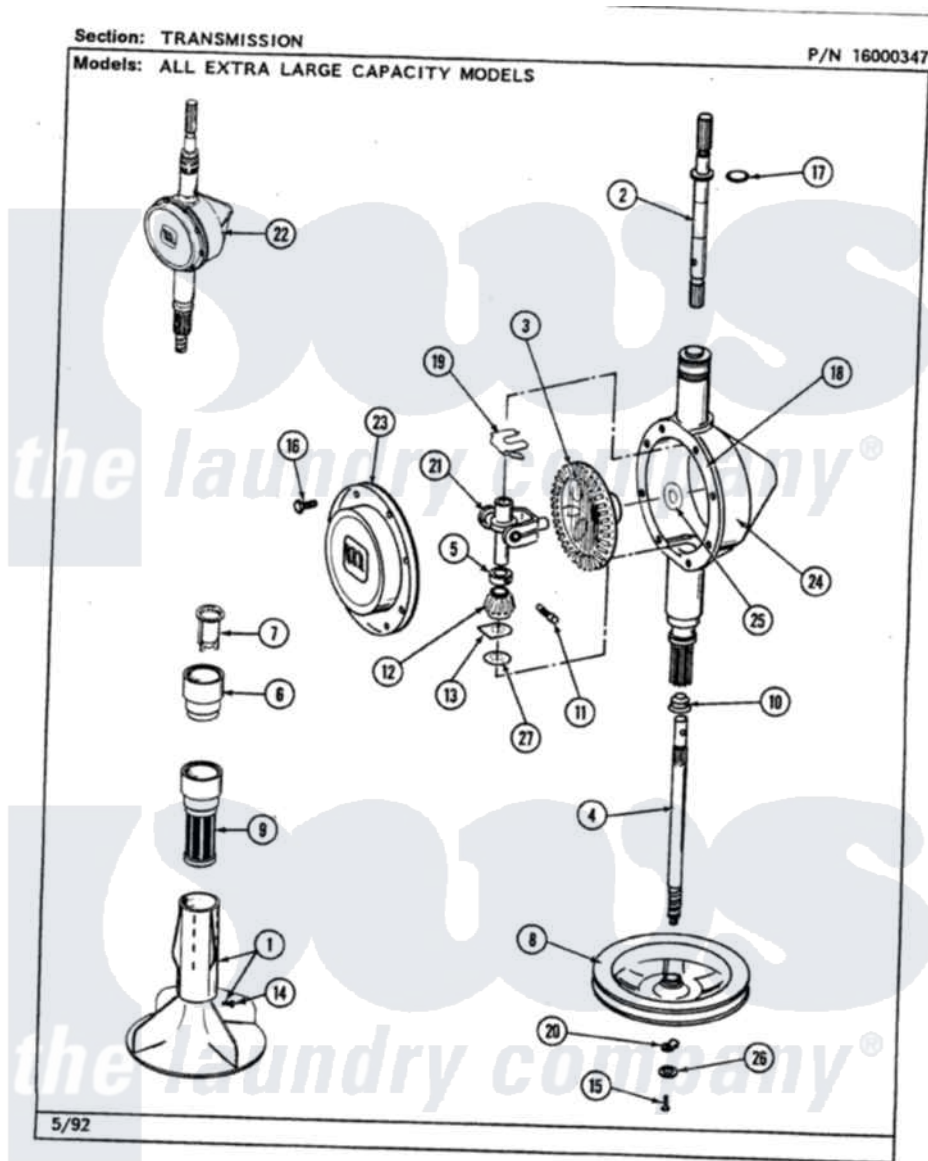

Maytag LAT9200BBW 07 - TRANSMISSION

42

Maytag [Residential Maytag LAT9200BBW Washer Parts](#) Parts Diagram 07 - TRANSMISSION
Click on the part number to view part

Item	Original Part Number	Replaced By	Status	Part Description
1	207228			Agitator W/Lock Screw
2	207153	6-2097820		Kit- Shaft
3	206713	6-2067130		Gear- Beve
4	215410	12001450		Ctr Shaft W/Collar Andkeeper-Dp
5	215415		Not Available	COLLAR, LOWER
6	215721			Dispensing Cap
7	215733			Dispensing Cup
8	211059	6-2301530		Pulley
10	206602	207843		Lip Seal Repair Kit
11	Y206629			Pin, Collar
12	215401	W10221114		Pinion
13	215395			Plate, Clutch
14	206478		Not Available	SCREW & WASHER FOR AGITATOR
15	211375	681582		Screw
16	215417		Not Available	SCREW, TRANSMISSION

17	210690		COVER
18	Y058700	675652	Seal, Rubber
19	215581		Adhesive
20	211089		Spring, Agitator Shaft
21	206685	6-2066850	Lug, Stop Pulley
22	206707	6-2097750	Yoke
23	206628		Trans Dee
24	206624	6-2097750	Cover, Transmission
25	215394		Trans Dee
26	211090	22003555	Washer, Bevel Gear
27	211483	6-2114830	Washer, Stop Lug
			Washer- SP