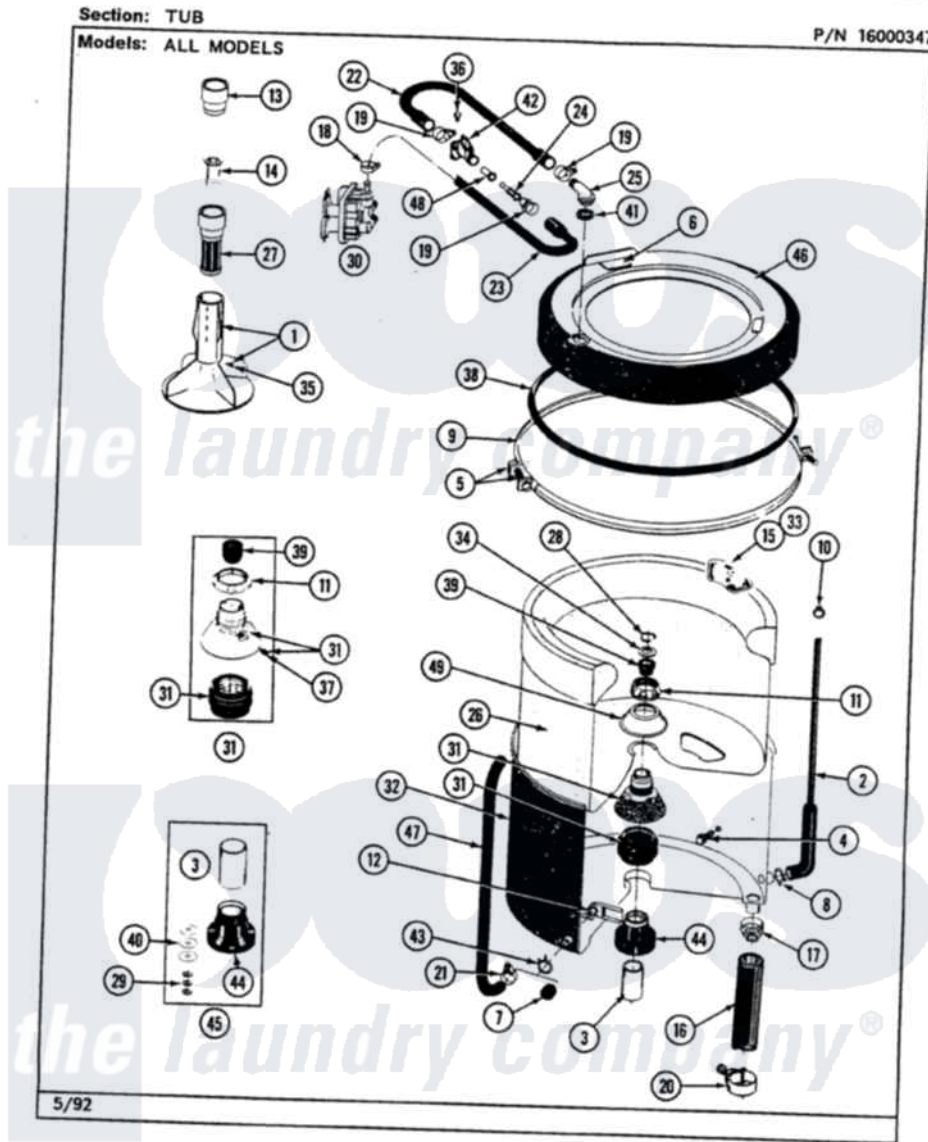

Maytag LAT9200BBW 08 - TUB

38

Maytag [Residential Maytag LAT9200BBW Washer Parts](#) Parts Diagram 08 - TUB
Click on the part number to view part

Item	Original Part Number	Replaced By	Status	Part Description
1	207228			Agitator W/Lock Screw
2	212942	22001619		Tube, Water Level Switch
3	211130			Bearing Liner, Tub Bearing
4	200744	W10175939		Bolt
"	205254	W10175938		Bolt
5	205529			Nut And Bolt Kit For Tub Clamp
6	215232			Bumper, Unbalance
7	214725			Cap For Spout-Outer Tub
8	211641			Clamp, 1-1/16"
9	200846			Clamp - Tub Cover
10	410296	596669		Clamp, Manifold
11	211047	6-2110472		Nut- Clamp
13	215721			Dispensing Cap
14	215733			Dispensing Cup
15	207219			Filter, Self-Cleaning
16	213045			Hose, Outer Tub Part Not Used

17	200900	616099	Clamp
18	201575		Clamp, Hose
19	202515	596669	Clamp, Manifold
20	202574	3367052	Clamp, Hose
21	205161	489503	Clamp
22	Y215234		Hose, Injector Fill
23	213013		Hose, Injector
24	213015		Nozzle, Injector
25	215235		Tube, Injector
26	207831	Not Available	TUB, INNER (W/PLUG)
28	Y015667		Retaining Ring
29	Y054867		Washer, Lock
30	205613		Water Valve
31	204012	6-2095720	Mounting S
32	205484		Tub, Outer Part Not Used
34	Y015666		Washer, Retaining -
35	206478	Not Available	SCREW & WASHER FOR AGITATOR
36	312620		Screw, Sems
37	211618	22001423	Set Screw, Mounting Stem
38	211232		Seal, Tub Cover
39	Y0A4298	6-0A57420	Seal- Agitator
40	211100		Washer, Outer Tub
41	215233		Seal For Injector Tube
42	215447		Sleeve For Injector
43	214739	596669	Clamp, Manifold
44	200824	6-2040130	Tub Bearin
45	204013	6-2040130	Tub Bearin
46	206380	Not Available	COVER, TUB
48	213016	216201	Nozzle
49	211210		Washer, Clamping Nut