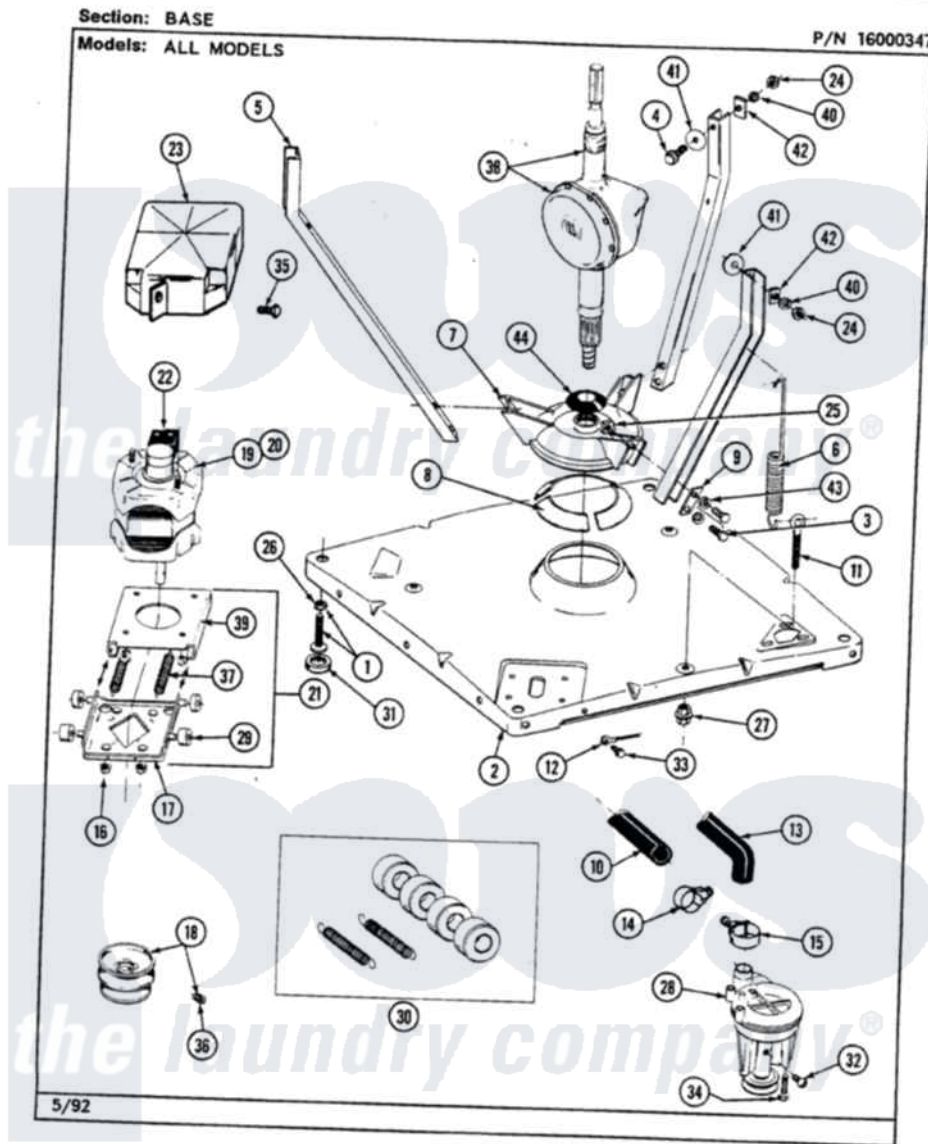

Maytag LAT9200DAL 01 - BASE

44

Maytag Residential Maytag LAT9200DAL Washer Parts Parts Diagram 01 - BASE
Click on the part number to view part

Item	Original Part Number	Replaced By	Status	Part Description
1	Y302699	22003428		Leg, Adjustable
2	203274			Base With Damper Pads
3	Y015627			Screw- Hex
4	205254	W10175938		Bolt
"	200744	W10175939		Bolt
5	213053			Brace, Tub Part Not Used
6	213054			Centering Spring - 3 Used
7	203725			Damper W/Bolt And Clip
8	203956			Damper Pad Kit
9	213073			Washer, Double Brace
10	214767	22001448		Hose, Pump
11	213120	216416		Bolt, Eye/Centering Spring
12	204807			Ground Wire, Supp. Plte To Top Cover
13	213045			Hose, Outer Tub Part Not Used
14	200461	285655		Clamp, Hose