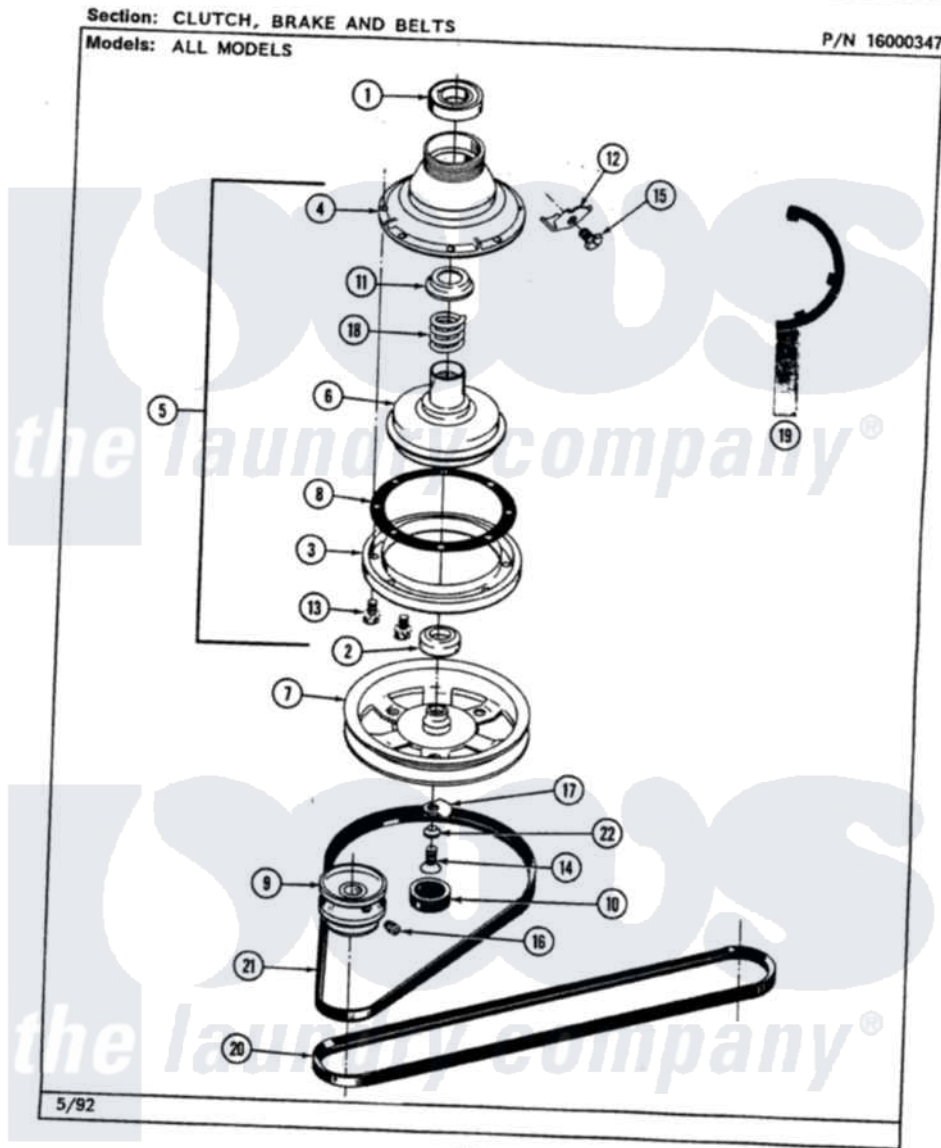

Maytag LAT9200DAL 03 - CLUTCH, BRAKE & BELTS

48

Maytag Residential Maytag LAT9200DAL Washer Parts Parts Diagram 03 - CLUTCH, BRAKE & BELTS
 Click on the part number to view part

Item	Original Part Number	Replaced By	Status	Part Description
1	Y200720	22003441		Bearing, Rear
2	200835			Bearing, Brake Rotor
3	211043	6-2011900		Brake Asse
4	211045	6-2011900		Brake Asse
5	201190	6-2011900		Brake Asse
6	201126	6-2011900		Brake Asse
7	211059	6-2301530		Pulley
8	211042	6-2011900		Brake Asse
9	200816	6-2008160		Pulley- MO
10	211038		Not Available	CAP, OIL RETAINER
11	211039	6-2011900		Brake Asse
12	213325			Clip, Retaining
13	211000			SCREW, BRAKE DRUM (HEX HEAD)
14	211375	681582		Screw
15	213326			Bolt, Sems Retaining Clip
16	Y053241			Set Screw, Motor Pulley

17	211089		Lug, Stop Pulley
18	211041	6-2011900	Brake Asse
19	Y038315	038315	Tool
20	211124		Part Not Used
21	211125		V Belt, Drive Pulley
22	211090	22003555	Washer, Stop Lug