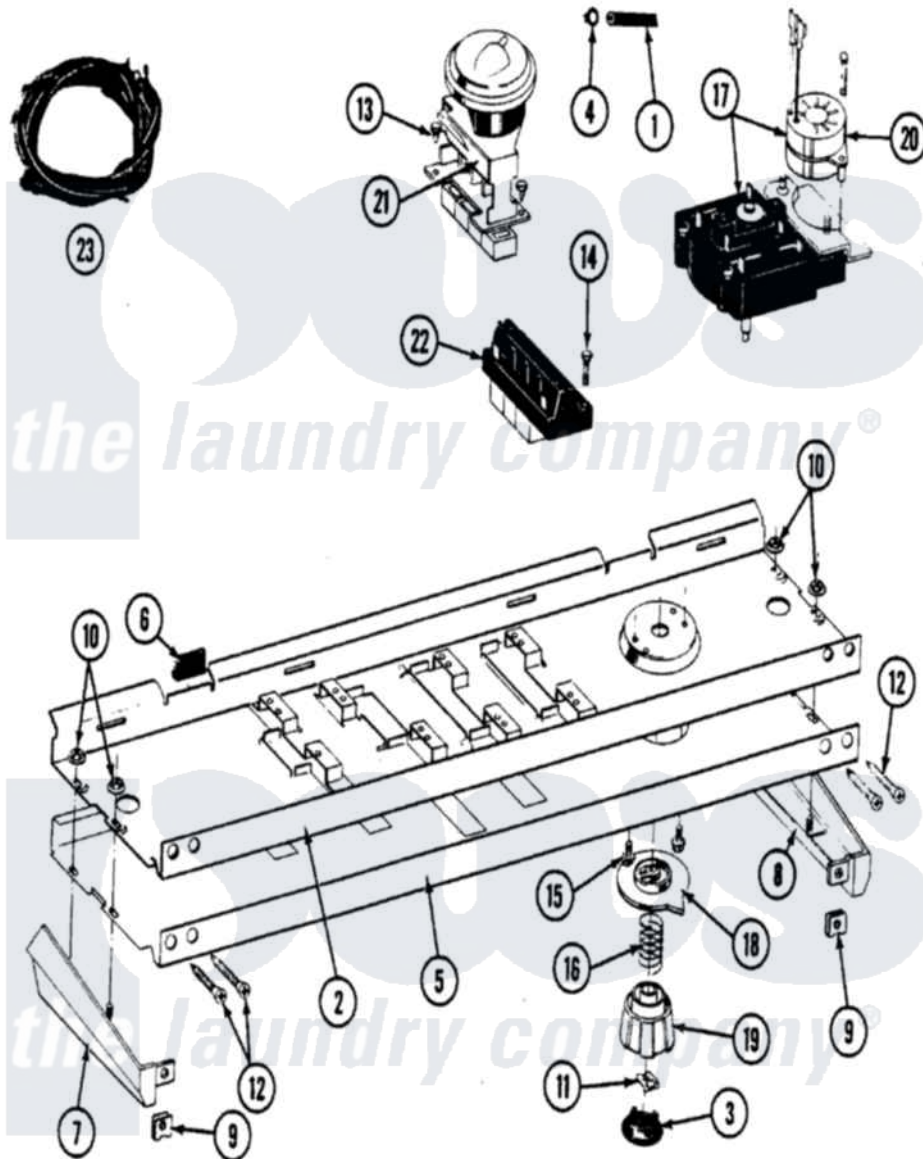

Maytag LAT9200DAL 04 - CONTROL PANEL

Maytag [Residential Maytag LAT9200DAL Washer Parts](#) Parts Diagram 04 - CONTROL PANEL
 Click on the part number to view part

Item	Original Part Number	Replaced By	Status	Part Description
1	212942	22001619		Tube, Water Level Switch
2	214818			Back Up Plate
3	215821		Not Available	CAP, KNOB
4	410296	596669		Clamp, Manifold
5	208114			Facia A9200
6	214897			Pad, Control Panel
7	207215		Not Available	END CAP LH
8	207216		Not Available	END CAP RH
9	214894			Fastener, End Cap
10	214872			Palnut, End Cap Note: Nut, Lamp Holder
11	211605			Bezel, Timer Dial
12	210932			Screw, No.8 X 9/16 Ctsk Note: Screw, Inlet Duct
13	211168	W10139210		Screw, 8-18 X 5/16
14	213117	67006908		Screw, Ice Rack
15	213966	3400014		Screw

16	211065		Spring, Index Wheel
17	207379		Timer
"	207378		Timer
18	215827	Not Available	TIMER DIAL SKIRT
19	215828		Knob, Timer
20	205033	22205033	Motor- Tim
21	207361		4 Level Pressure Switch
22	207368	Not Available	TEMP CONTROL SWITCH - 3 BUTTON
"	207367	Not Available	TEMP CONTROL SWITCH - 4 BUTTON
23	208122	Not Available	WIRE HARNESS
"	207383		Wire Harness