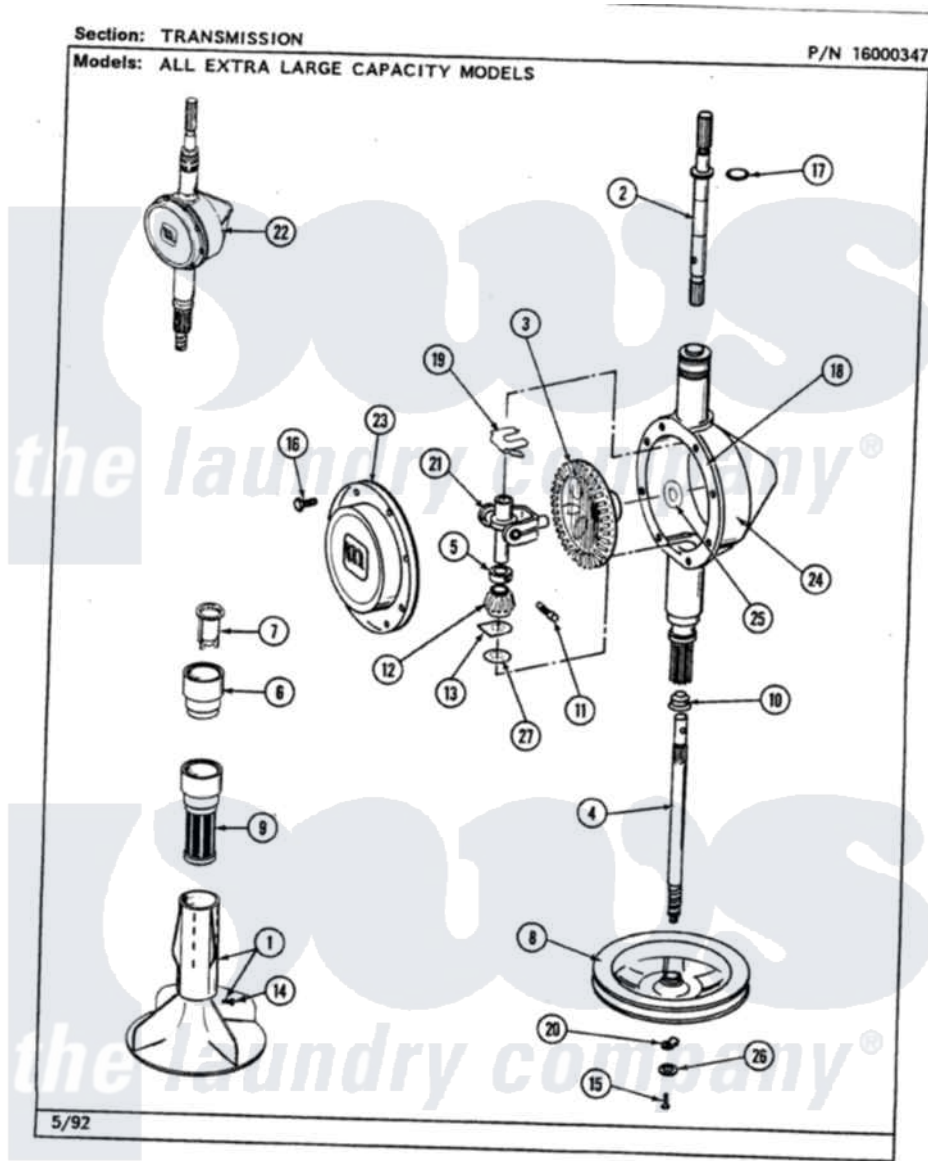

Maytag LAT9200DAL 07 - TRANSMISSION

42

Maytag Residential Maytag LAT9200DAL Washer Parts Parts Diagram 07 - TRANSMISSION
Click on the part number to view part

Item	Original Part Number	Replaced By	Status	Part Description
1	207228			Agitator W/Lock Screw
2	207153	6-2097820		Kit- Shaft
3	206713	6-2067130		Gear- Beve
4	215410	12001450		Ctr Shaft W/Collar Andkeeper- Dp
5	215415		Not Available	COLLAR, LOWER
7	215733			Dispensing Cup
8	211059	6-2301530		Pulley
9	207426			Lint Filter Deep
10	206602	207843		Lip Seal Repair Kit
11	Y206629			Pin, Collar
12	215401	W10221114		Pinion
13	215395			Plate, Clutch
14	206478		Not Available	SCREW & WASHER FOR AGITATOR
15	211375	681582		Screw
16	215417		Not Available	SCREW, TRANSMISSION

17	210690		COVER
18	Y058700	675652	Seal, Rubber
19	215581		Adhesive
20	211089		Spring, Agitator Shaft
21	206685	6-2066850	Lug, Stop Pulley
22	206707	6-2097750	Yoke
23	206628		Trans Dee
24	206624	6-2097750	Cover, Transmission
25	215394		Trans Dee
26	211090	22003555	Washer, Bevel Gear
27	211483	6-2114830	Washer, Stop Lug
			Washer- SP