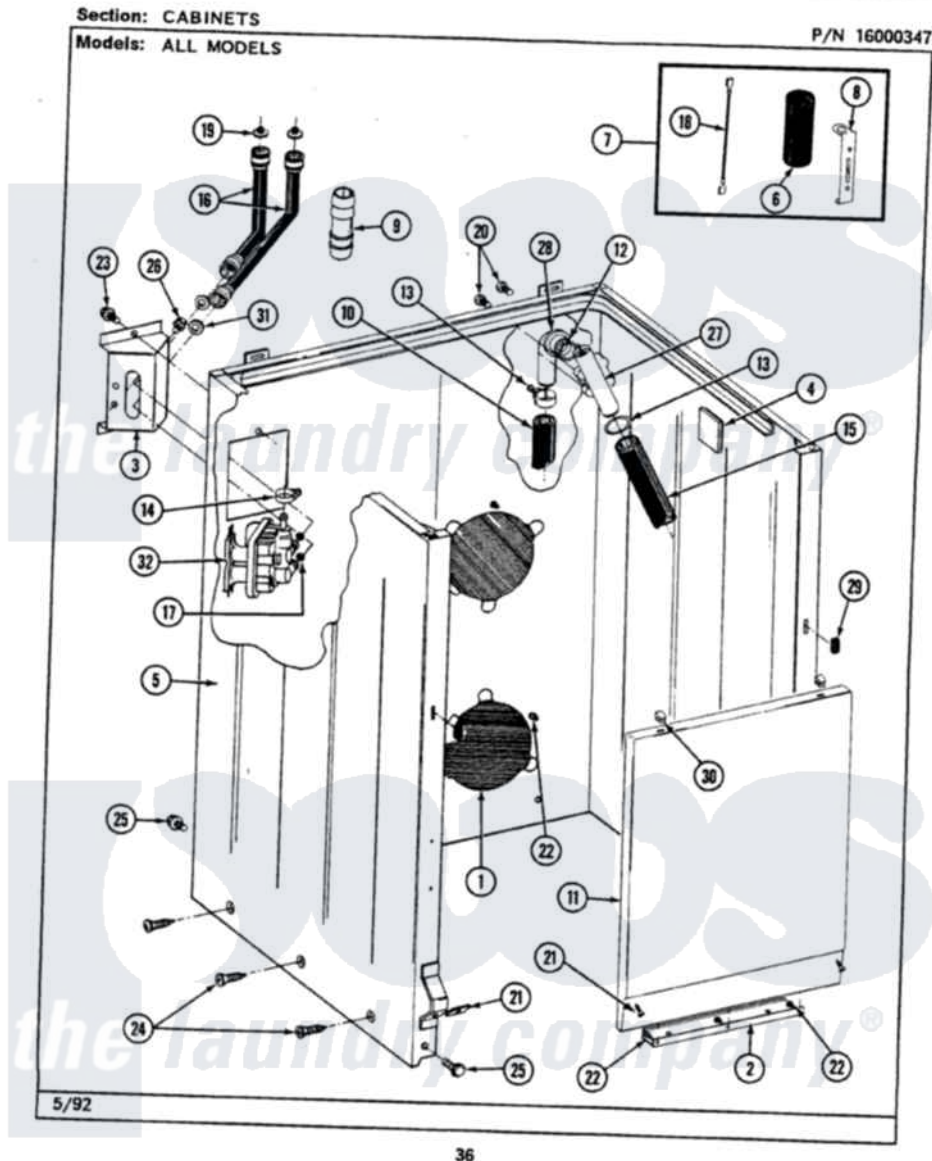

# Maytag LAT9200DAW 02 - CABINET

Maytag Residential Maytag LAT9200DAW Washer Parts Parts Diagram 02 - CABINET  
Click on the part number to view part

Item	Original Part Number	Replaced By	Status	Part Description
1	211878		Not Available	PLATE, ACCESS
2	<a href="#">213846</a>			Guard, Belt
3	214812	<a href="#">22002361</a>		Bracket, Water Valve
4	<a href="#">215058</a>			Pad, Cabinet Bumper
5	203319	<a href="#">22203319</a>		Cabinet
6	<a href="#">Y200832</a>			Capacitor
7	<a href="#">206103</a>			Capacitor Kit
8	<a href="#">211149</a>			Clip, Capacitor
9	<a href="#">Y216015</a>			Coupling, Hose
10	<a href="#">Y059149</a>			(7/8" I.D. CARTON OF 50 FT.)
"	<a href="#">216017</a>			Hose, Drain
11	212998		Not Available	PANEL, FRONT (WHT)
12	<a href="#">214765</a>			Gasket, Siphon Break
13	200908	<a href="#">285655</a>		Clamp, Hose
14	<a href="#">201575</a>			Clamp, Hose
15	214767	<a href="#">22001448</a>		Hose, Pump

16	<a href="#">202860</a>		Inlet Hose Assembly
17	214337	<a href="#">96160</a>	Screen
18	<a href="#">203237</a>		No.17 Wire With Terminal
19	200961	<a href="#">12001413</a>	Strainer And Washer Kit
20	<a href="#">Y014874</a>		Screw, Idler Arm And Sleeve
21	<a href="#">204439</a>		Screw And Fstner Assembly
22	211294	<a href="#">90767</a>	Screw, 8A X 3/8 HeX Washer Head Tapping
23	212276	<a href="#">W10116760</a>	Screw
24	<a href="#">213007</a>		Xfor Cabinet See Cabinet, Back
25	213121	<a href="#">3400111</a>	Screw, 12-14 X 5/8
"	213122	<a href="#">27001200</a>	Screw
26	<a href="#">Y313561</a>		Screw---NA
27	<a href="#">206638</a>		Siphon Break
28	Y216016	<a href="#">W10116738</a>	Elbow
29	214376	<a href="#">22002331</a>	Spacer, Front Panel
30	212982	<a href="#">22001650</a>	Fastener, Spring
31	<a href="#">Y013783</a>		Washer, Inlet Hose
32	<a href="#">205613</a>		Water Valve