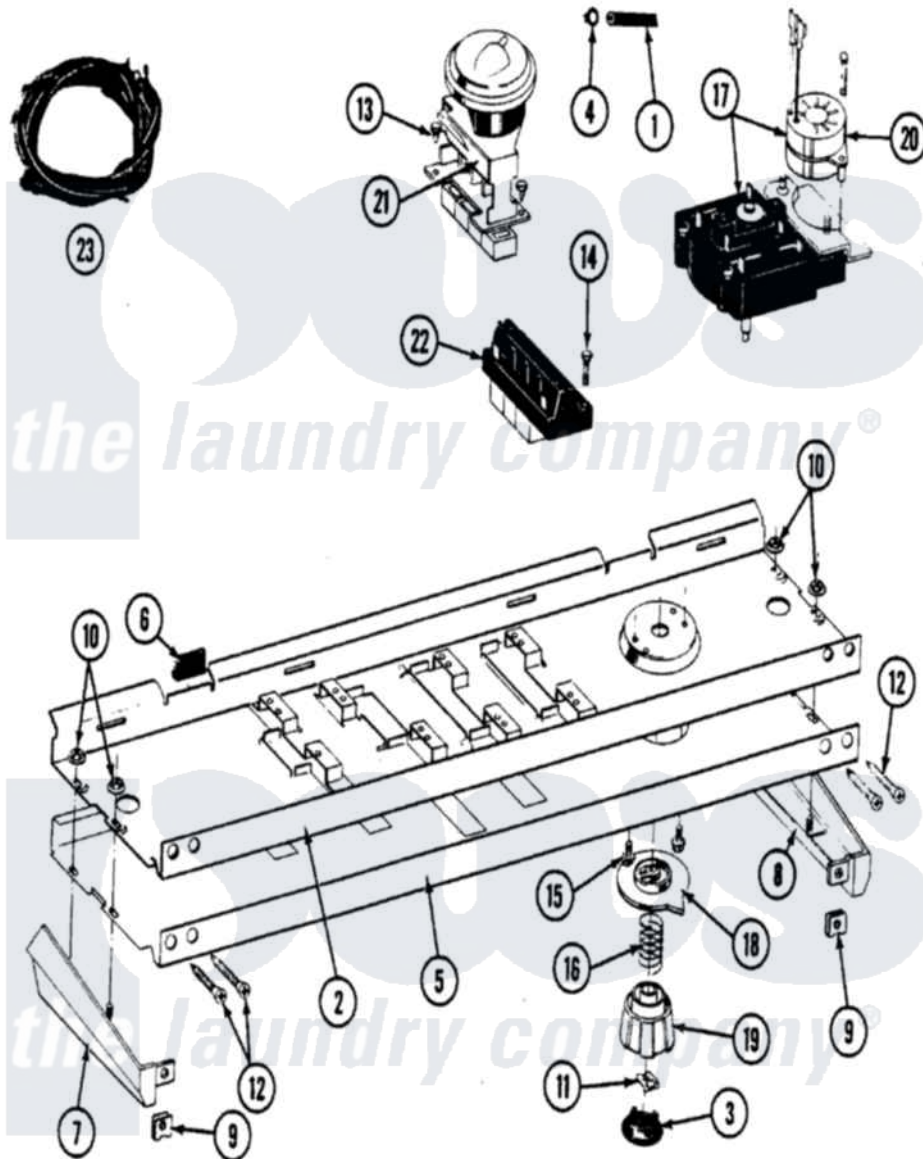

Maytag LAT9200DAW 04 - CONTROL PANEL

Maytag [Residential Maytag LAT9200DAW Washer Parts](#) Parts Diagram 04 - CONTROL PANEL
 Click on the part number to view part

Item	Original Part Number	Replaced By	Status	Part Description
1	212942	22001619		Tube, Water Level Switch
2	214818			Back Up Plate
3	215821		Not Available	CAP, KNOB
4	410296	596669		Clamp, Manifold
5	207390			Control Panel
"	208114			Facia A9200
6	214897			Pad, Control Panel
7	207215		Not Available	END CAP LH
8	207216		Not Available	END CAP RH
9	214894			Fastener, End Cap
10	214872			Palnut, End Cap Note: Nut, Lamp Holder
11	211605			Bezel, Timer Dial
12	210932			Screw, No.8 X 9/16 Ctsk Note: Screw, Inlet Duct
13	211168	W10139210		Screw, 8-18 X 5/16
14	213117	67006908		Screw, Ice Rack

15	213966	3400014	Screw
16	211065		Spring, Index Wheel
17	207379		Timer
"	207378		Timer
18	215827	Not Available	TIMER DIAL SKIRT
19	215828		Knob, Timer
20	205033	22205033	Motor- Tim
21	207361		4 Level Pressure Switch
22	207368	Not Available	TEMP CONTROL SWITCH - 3 BUTTON
"	207367	Not Available	TEMP CONTROL SWITCH - 4 BUTTON
23	208122	Not Available	WIRE HARNESS
"	207383		Wire Harness