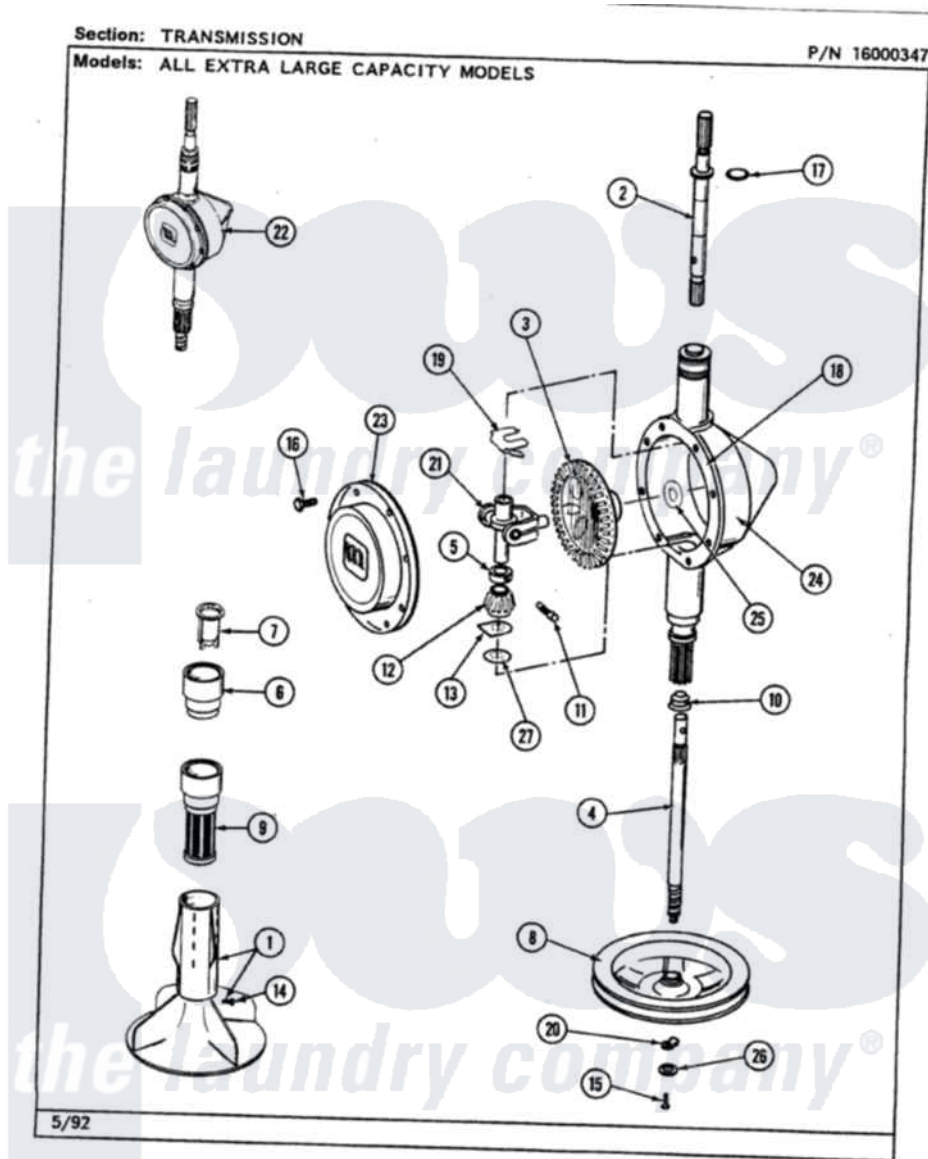

Maytag LAT9200DAW 07 - TRANSMISSION

42

Maytag [Residential Maytag LAT9200DAW Washer Parts](#) Parts Diagram 07 - TRANSMISSION
Click on the part number to view part

Item	Original Part Number	Replaced By	Status	Part Description
1	207228			Agitator W/Lock Screw
2	207153	6-2097820		Kit- Shaft
3	206713	6-2067130		Gear- Beve
4	215410	12001450		Ctr Shaft W/Collar Andkeeper- Dp
5	215415		Not Available	COLLAR, LOWER
7	215733			Dispensing Cup
8	211059	6-2301530		Pulley
9	207426			Lint Filter Deep
10	206602	207843		Lip Seal Repair Kit
11	Y206629			Pin, Collar
12	215401	W10221114		Pinion
13	215395			Plate, Clutch
14	206478		Not Available	SCREW & WASHER FOR AGITATOR
15	211375	681582		Screw
16	215417		Not Available	SCREW, TRANSMISSION

16	213417	Not Available	COVER
17	210690		Seal, Rubber
18	Y058700	675652	Adhesive
19	215581		Spring, Agitator Shaft
20	211089		Lug, Stop Pulley
21	206685	6-2066850	Yoke
22	206707	6-2097750	Trans Dee
23	206628		Cover, Transmission
24	206624	6-2097750	Trans Dee
25	215394		Washer, Bevel Gear
26	211090	22003555	Washer, Stop Lug
27	211483	6-2114830	Washer- SP