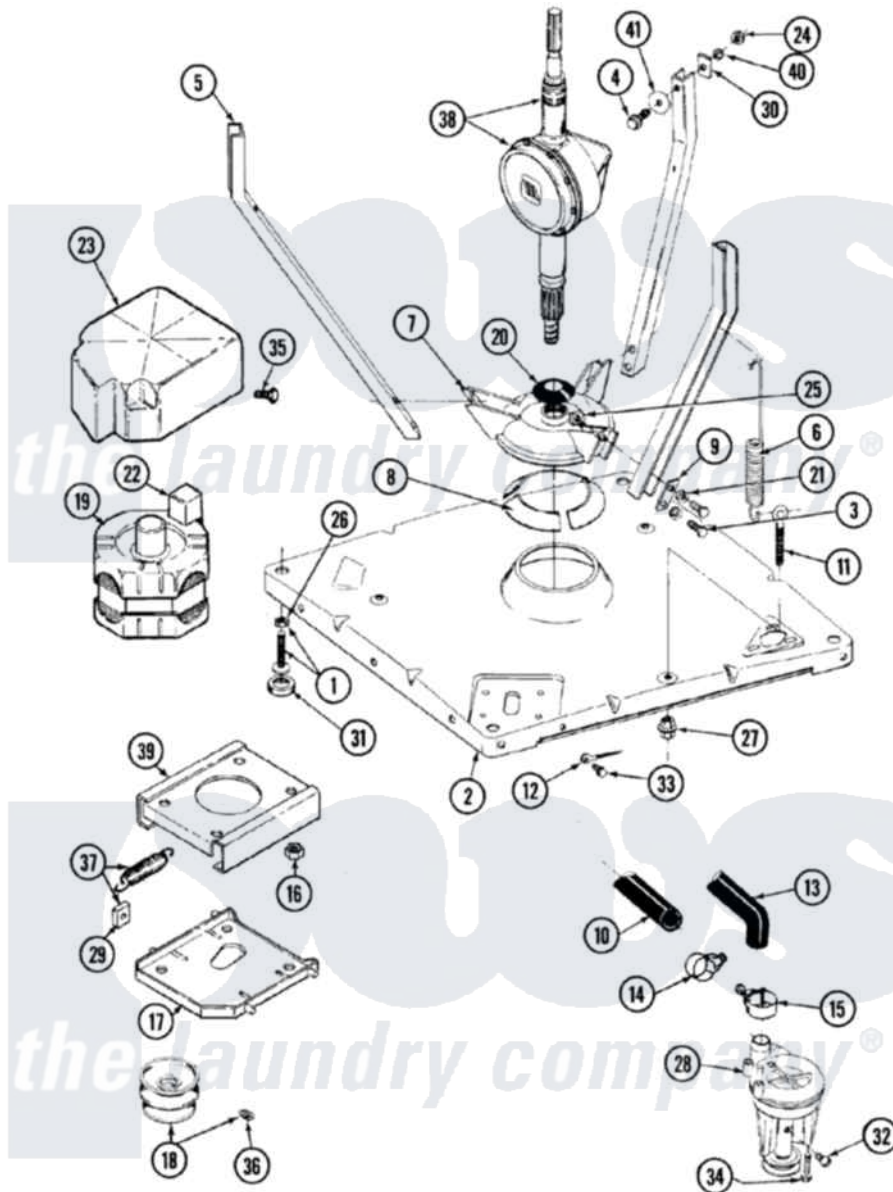

# Maytag LAT9205AAE 01 - BASE

Maytag [Residential Maytag LAT9205AAE Washer Parts](#) Parts Diagram 01 - BASE  
 Click on the part number to view part

Item	Original Part Number	Replaced By	Status	Part Description
1	Y302699	<a href="#">22003428</a>		Leg, Adjustable
2	22001172	<a href="#">22002150</a>		Base
3	<a href="#">Y015627</a>			Screw- Hex
4	205254	<a href="#">W10175938</a>		Bolt
"	200744	<a href="#">W10175939</a>		Bolt
5	<a href="#">213053</a>			Brace, Tub Part Not Used
6	<a href="#">22001300</a>			Spring, Centering
7	<a href="#">203725</a>			Damper W/Bolt And Clip
8	<a href="#">203956</a>			Damper Pad Kit
9	<a href="#">213073</a>			Washer, Double Brace
10	214767	<a href="#">22001448</a>		Hose, Pump
11	<a href="#">216416</a>			Bolt, Eye/Centering Spring
12	<a href="#">901220</a>			Ground Wire
13	<a href="#">213045</a>			Hose, Outer Tub Part Not Used
14	202574	<a href="#">3367052</a>		Clamp, Hose
15	202574	<a href="#">3367052</a>		Clamp, Hose