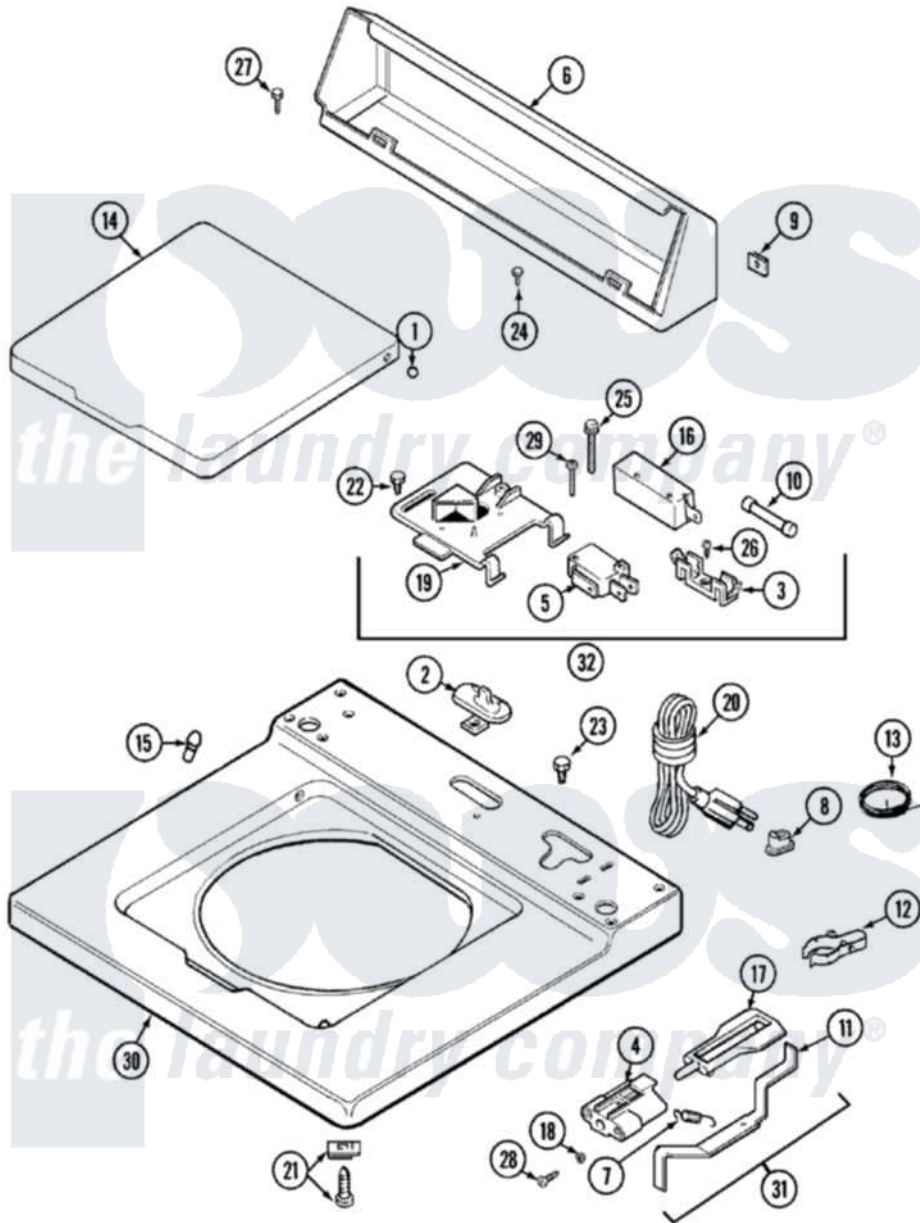

# Maytag LAT9205AAE 05 - TOP

Maytag [Residential Maytag LAT9205AAE Washer Parts](#) Parts Diagram 05 - TOP  
 Click on the part number to view part

Item	Original Part Number	Replaced By	Status	Part Description
1	<a href="#">211726</a>			Hinge, Ball Lid
2	207159	<a href="#">489355</a>		Screw, 8 X 1/2
"	<a href="#">22001298</a>			Cap, Top Cover
3	<a href="#">207167</a>			Block, Fuse
4	216256		Not Available	BRACKET, UNBALANCE
5	<a href="#">207166</a>			Switch, Check
6	<a href="#">205635</a>			Console
7	<a href="#">213720</a>			Spring, Lid Switch
8	<a href="#">211881</a>			Grommet, Cord Part Not Used-Gas Models Only
9	<a href="#">215075</a>			Fastener, Control Panel To Console
10	207168	<a href="#">22001682</a>		Switch Assembly, Lid W/4amp Fuse
11	<a href="#">22001136</a>			Lever, Unbalance
12	<a href="#">301548</a>			Clamp, Ground Wire
13	<a href="#">311155</a>			Ground Wire And Clamp

14	22001028	<a href="#">22001893</a>	Lid
"	22001206	<a href="#">22001893</a>	Lid
15	<a href="#">212716</a>		Bumper, Lid
16	205415	<a href="#">279347</a>	Switch-Lid
17	<a href="#">216255</a>		Plunger, Lid Switch
18	<a href="#">211500</a>		Washer, Bracket To Top Cover
19	Y215699	<a href="#">22001678</a>	Bracket, Switch And Fuse
20	208194	<a href="#">22003062</a>	Cord, Power
21	<a href="#">204445</a>		Screw And Fastener Assembly
22	207159	<a href="#">489355</a>	Screw, 8 X 1/2
23	315483	<a href="#">3370225</a>	Screw
24	216423	<a href="#">3370225</a>	Screw
25	<a href="#">213501</a>		Screw, No.6-20 X 1-1/8 Inch
26	<a href="#">Y311711</a>		Screw, Fuse Block
27	<a href="#">Y313559</a>		Screw
28	910182	<a href="#">25-7809</a>	Screw, No.6-20 1/2 Flthd Torx
29	<a href="#">22001352</a>		Screw, Check Switch
30	22001117	Not Available	TOP COVER ASSEMBLY (WHT)
31	<a href="#">22001311</a>		Unbalance Lever Assembly
32	207176	<a href="#">22001682</a>	Switch Assembly, Lid W/4amp Fuse