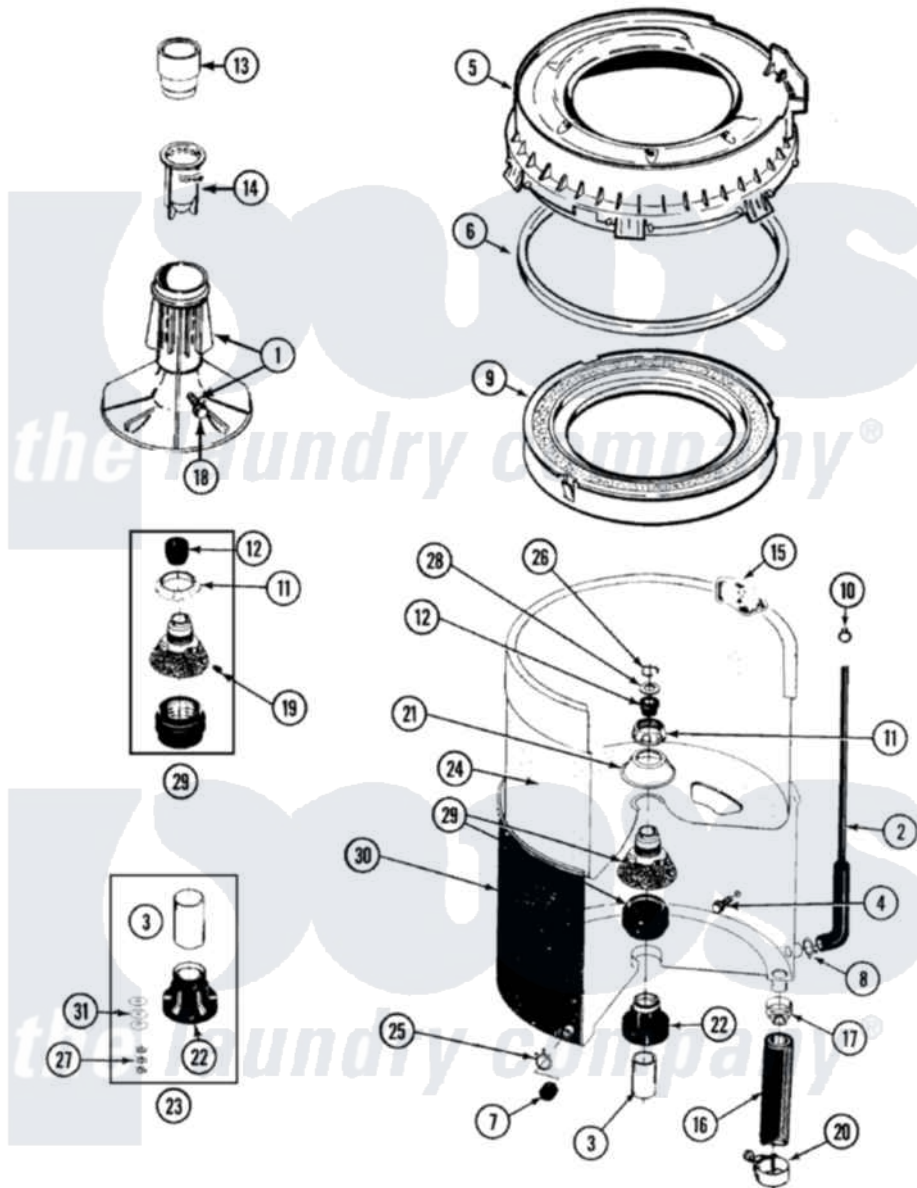

Maytag LAT9205AAE 07 - TUB

Maytag [Residential Maytag LAT9205AAE Washer Parts](#) Parts Diagram 07 - TUB
 Click on the part number to view part

Item	Original Part Number	Replaced By	Status	Part Description
1	207228			Agitator W/Lock Screw
2	22001036	22001619		Tube, Water Level Switch
3	211130			Bearing Liner, Tub Bearing
4	200744	W10175939		Bolt
"	205254	W10175938		Bolt
5	22001299			Tub Cover And Gasket Assembly
6	Y22001201	22001007		Gasket, Cover To Tub
7	214725			Cap For Spout-Outer Tub
8	211641			Clamp, 1-1/16"
9	22001142			Ring, Balance
10	410296	596669		Clamp, Manifold
11	211047	6-2110472		Nut- Clamp
12	Y0A4298	6-0A57420		Seal- Agitator
13	22001295			Housing, Dispenser
14	22001294			Cup, Dispensing
15	207219			Filter, Self-Cleaning

16	213045		Hose, Outer Tub Part Not Used
17	201011	285655	Clamp, Hose
18	206478		Not Available
19	211618	22001423	Set Screw, Mounting Stem
20	202574	3367052	Clamp, Hose
21	211210		Washer, Clamping Nut
22	200824	6-2040130	Tub Bearin
23	204013	6-2040130	Tub Bearin
24	22001139		Tub, Inner
25	214739	596669	Clamp, Manifold
26	Y015667		Retaining Ring
27	Y054867		Washer, Lock
28	Y015666		Washer, Retaining -
29	204012	6-2095720	Mounting S
30	22001114		Not Available
31	211100		TUB, OUTER (EX. LARGE)
			Washer, Outer Tub