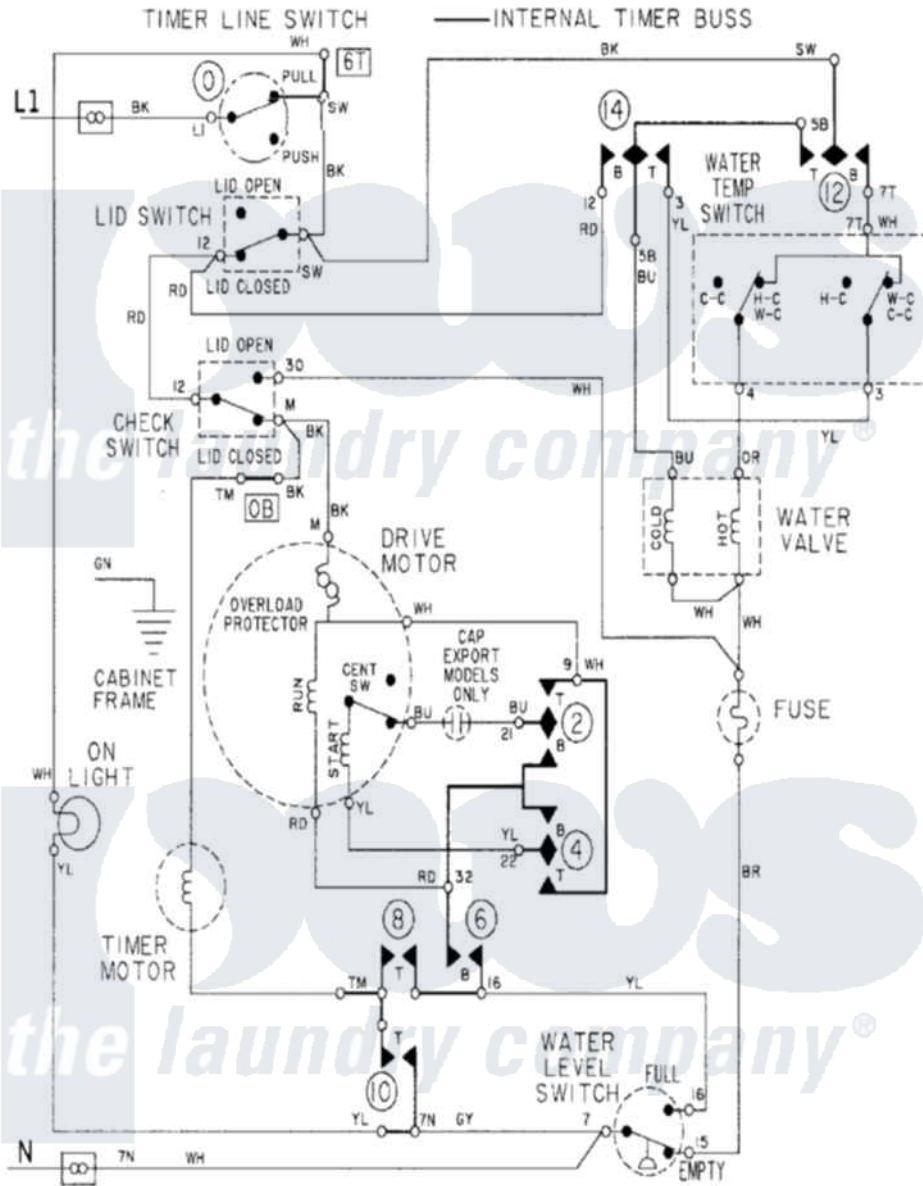

Maytag LAT9205AAE 08 - WIRING INFORMATION

Maytag Residential Maytag LAT9205AAE Washer Parts Parts Diagram 08 - WIRING INFORMATION
 Click on the part number to view part

Item	Original Part Number	Replaced By	Status	Part Description
NI	15001087		Not Available	WIRING INFORMATION