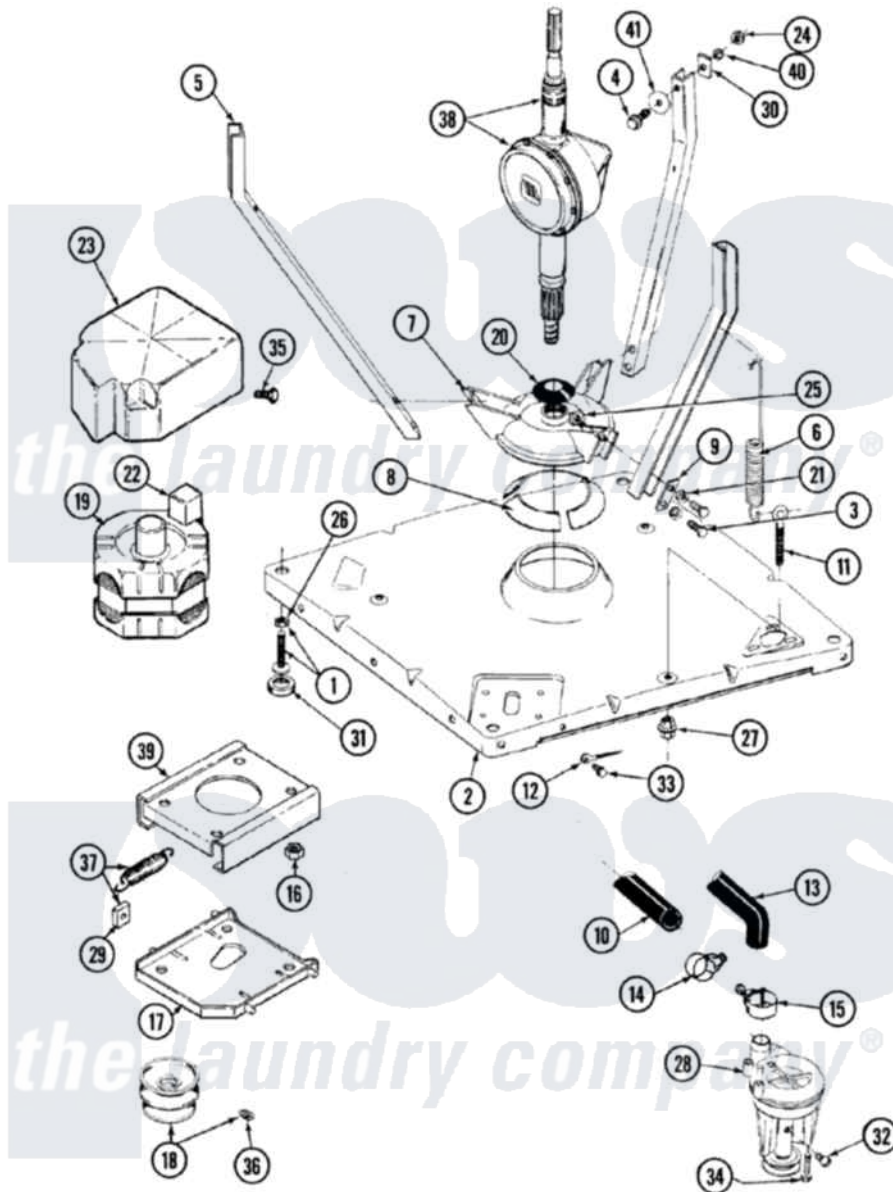

Maytag LAT9205AAM 01 - BASE

Maytag [Residential Maytag LAT9205AAM Washer Parts](#) Parts Diagram 01 - BASE
 Click on the part number to view part

| Item | Original Part Number | Replaced By | Status | Part Description |
|------|--------------------------|---------------------------|--------|-------------------------------|
| 1 | Y302699 | 22003428 | | Leg, Adjustable |
| 2 | 22001172 | 22002150 | | Base |
| 3 | Y015627 | | | Screw- Hex |
| 4 | 205254 | W10175938 | | Bolt |
| " | 200744 | W10175939 | | Bolt |
| 5 | 213053 | | | Brace, Tub Part Not Used |
| 6 | 22001300 | | | Spring, Centering |
| 7 | 203725 | | | Damper W/Bolt And Clip |
| 8 | 203956 | | | Damper Pad Kit |
| 9 | 213073 | | | Washer, Double Brace |
| 10 | 214767 | 22001448 | | Hose, Pump |
| 11 | 216416 | | | Bolt, Eye/Centering Spring |
| 12 | 901220 | | | Ground Wire |
| 13 | 213045 | | | Hose, Outer Tub Part Not Used |
| 14 | 202574 | 3367052 | | Clamp, Hose |
| 15 | 202574 | 3367052 | | Clamp, Hose |