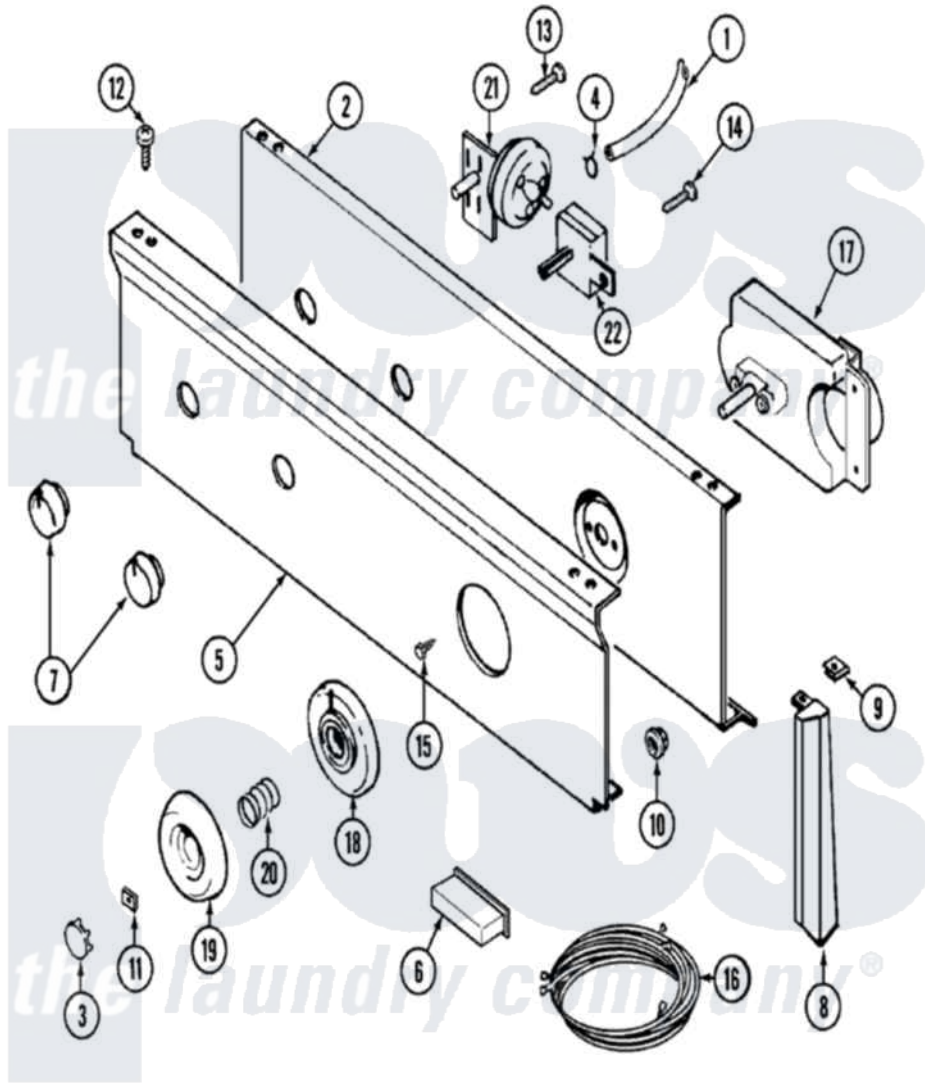

Maytag LAT9205AAM 04 - CONTROL PANEL

Maytag [Residential Maytag LAT9205AAM Washer Parts](#) Parts Diagram 04 - CONTROL PANEL
 Click on the part number to view part

Item	Original Part Number	Replaced By	Status	Part Description
1	22001036	22001619		Tube, Water Level Switch
2	315483	3370225		Screw
"	204807			Ground Wire, Supp. Plte To Top Cover
"	22001132			Plate, Support
3	22001447		Not Available	CAP, KNOB (ALM)
4	410296	596669		Clamp, Manifold
5	22001536			Panel, Control
6	214897			Pad, Control Panel
7	22001269		Not Available	KNOB ASSY. (ALM)
8	22001293			End Cap, Control Panel
"	22001566	22001293		End Cap, Control Panel
"	22001567			Cap, End
"	22001292	22001567		Cap, End
9	214894			Fastener, End Cap
10	214872			Palnut, End Cap Note: Nut, Lamp Holder

11	211605		Bezel, Timer Dial
12	210932		Screw, No.8 X 9/16 Ctsk Note: Screw, Inlet Duct
13	211168	W10139210	Screw, 8-18 X 5/16
14	211168	W10139210	Screw, 8-18 X 5/16
15	216412		Screw, Bracket To Timer
16	22001316		Wire Harness, Main
17	22001530		Timer Can
18	22001266	Not Available	BEZEL, TIMER KNOB (ALM)
19	22001199	Not Available	KNOB ASSY. (ALM)
20	211065		Spring, Index Wheel
21	208202		Switch, Pressure
22	208283	Not Available	SWITCH, WATER TEMPERATURE
23	22001534	Not Available	MANUAL, USE & CARE
"	22001535	Not Available	MANUAL, USE & CARE (FRENCH)