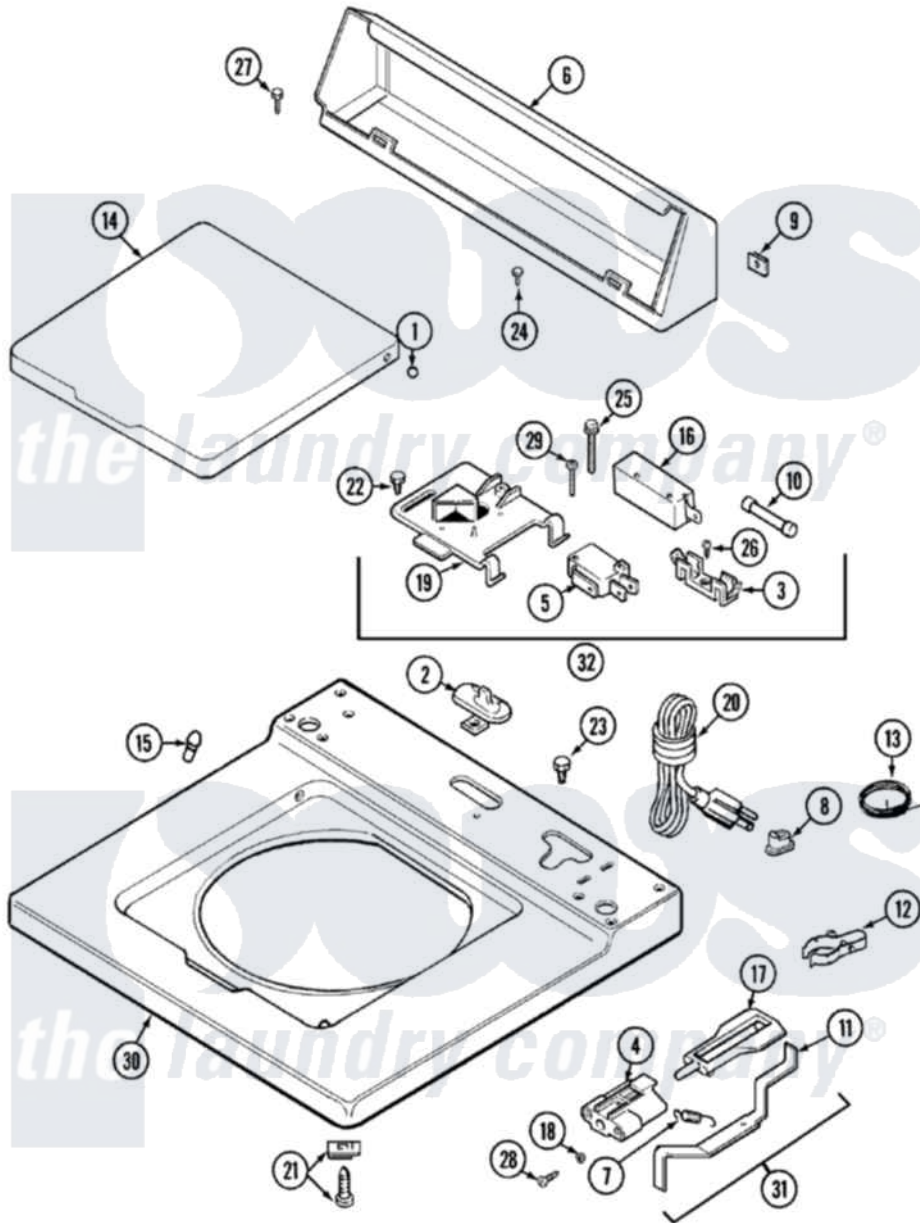

Maytag LAT9205AAM 05 - TOP

Maytag [Residential Maytag LAT9205AAM Washer Parts](#) Parts Diagram 05 - TOP
 Click on the part number to view part

Item	Original Part Number	Replaced By	Status	Part Description
1	211726			Hinge, Ball Lid
2	207159	489355		Screw, 8 X 1/2
"	22001298			Cap, Top Cover
3	207167			Block, Fuse
4	216256		Not Available	BRACKET, UNBALANCE
5	207166			Switch, Check
6	205635L		Not Available	CONSOLE (ALM)
7	213720			Spring, Lid Switch
8	211881			Grommet, Cord Part Not Used-Gas Models Only
9	215075			Fastener, Control Panel To Console
10	207168	22001682		Switch Assembly, Lid W/4amp Fuse
11	22001136			Lever, Unbalance
12	301548			Clamp, Ground Wire
13	311155			Ground Wire And Clamp

14	22001029		Not Available	LID (CANADA-ALM)---NA
"	22001207		Not Available	LID W/LEGEND (ALM)---NA
15	212716			Bumper, Lid
16	205415	279347		Switch-Lid
17	216255			Plunger, Lid Switch
18	211500			Washer, Bracket To Top Cover
19	Y215699	22001678		Bracket, Switch And Fuse
20	208194	22003062		Cord, Power
21	204445			Screw And Fastener Assembly
22	207159	489355		Screw, 8 X 1/2
23	315483	3370225		Screw
24	216423	3370225		Screw
25	213501			Screw, No.6-20 X 1-1/8 Inch
26	Y311711			Screw, Fuse Block
27	Y313559			Screw
28	910182	25-7809		Screw, No.6-20 1/2 Flthd Torx
29	22001352			Screw, Check Switch
30	22001118		Not Available	TOP, MAIN (ALM)---NA
31	22001311			Unbalance Lever Assembly
32	207176	22001682		Switch Assembly, Lid W/4amp Fuse