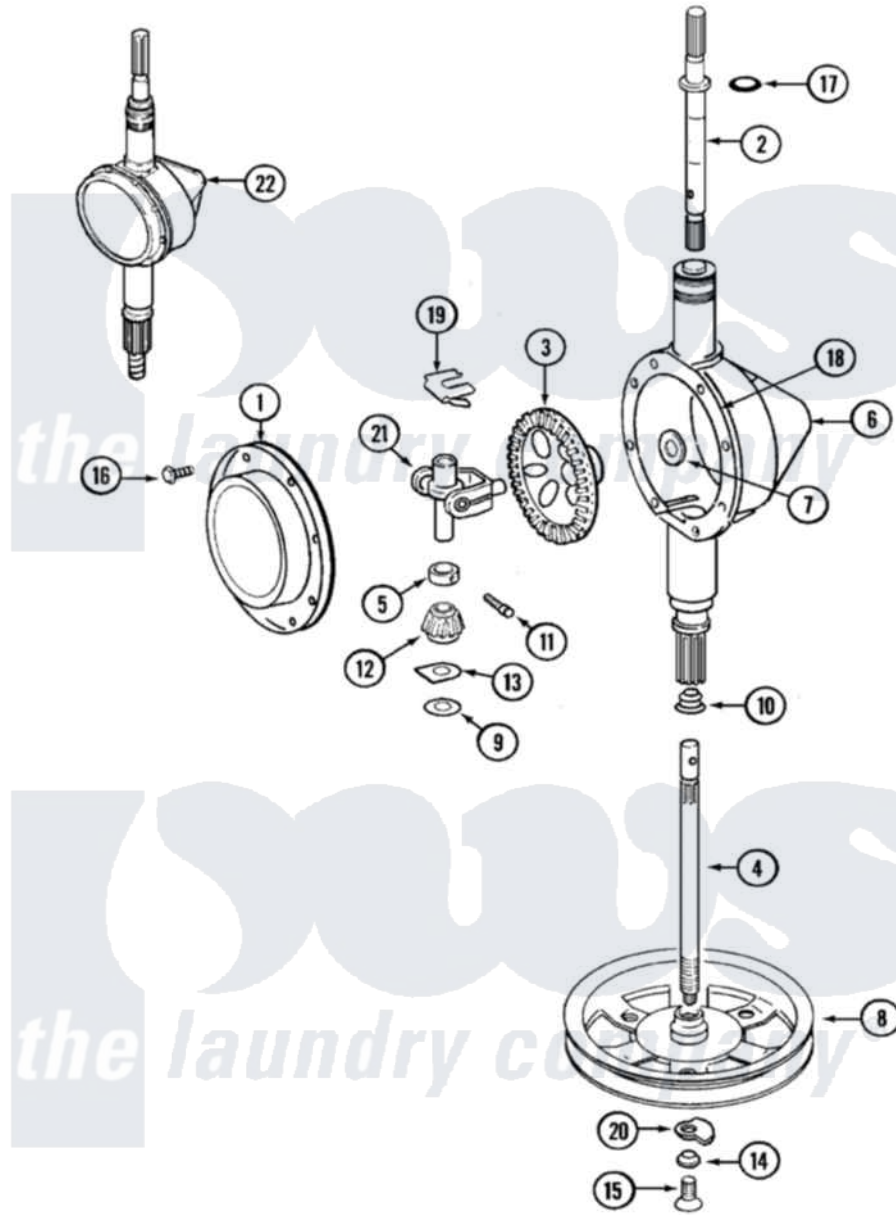

Maytag LAT9205AAM 06 - TRANSMISSION

Maytag [Residential Maytag LAT9205AAM Washer Parts](#) Parts Diagram 06 - TRANSMISSION
 Click on the part number to view part

Item	Original Part Number	Replaced By	Status	Part Description
1	206628			Cover, Transmission
2	207153	6-2097820		Kit- Shaft
3	206713	6-2067130		Gear- Beve
4	215410	12001450		Ctr Shaft W/Collar Andkeeper- Dp
5	215415		Not Available	COLLAR, LOWER
6	206624	6-2097750		Trans Dee
7	215394			Washer, Bevel Gear
8	211059	6-2301530		Pulley
9	211483	6-2114830		Washer- SP
10	206602	207843		Lip Seal Repair Kit
11	Y206629			Pin, Collar
12	215401	W10221114		Pinion
13	215395			Plate, Clutch
14	211090	22003555		Washer, Stop Lug
15	211375	681582		Screw
				SCREW, TRANSMISSION

16	215417	Not Available	SCREW, TRANSMISSION COVER
17	210690		Seal, Rubber
18	Y058700	675652	Adhesive
19	215581		Spring, Agitator Shaft
20	211089		Lug, Stop Pulley
21	206685	6-2066850	Yoke
22	206707	6-2097750	Trans Dee