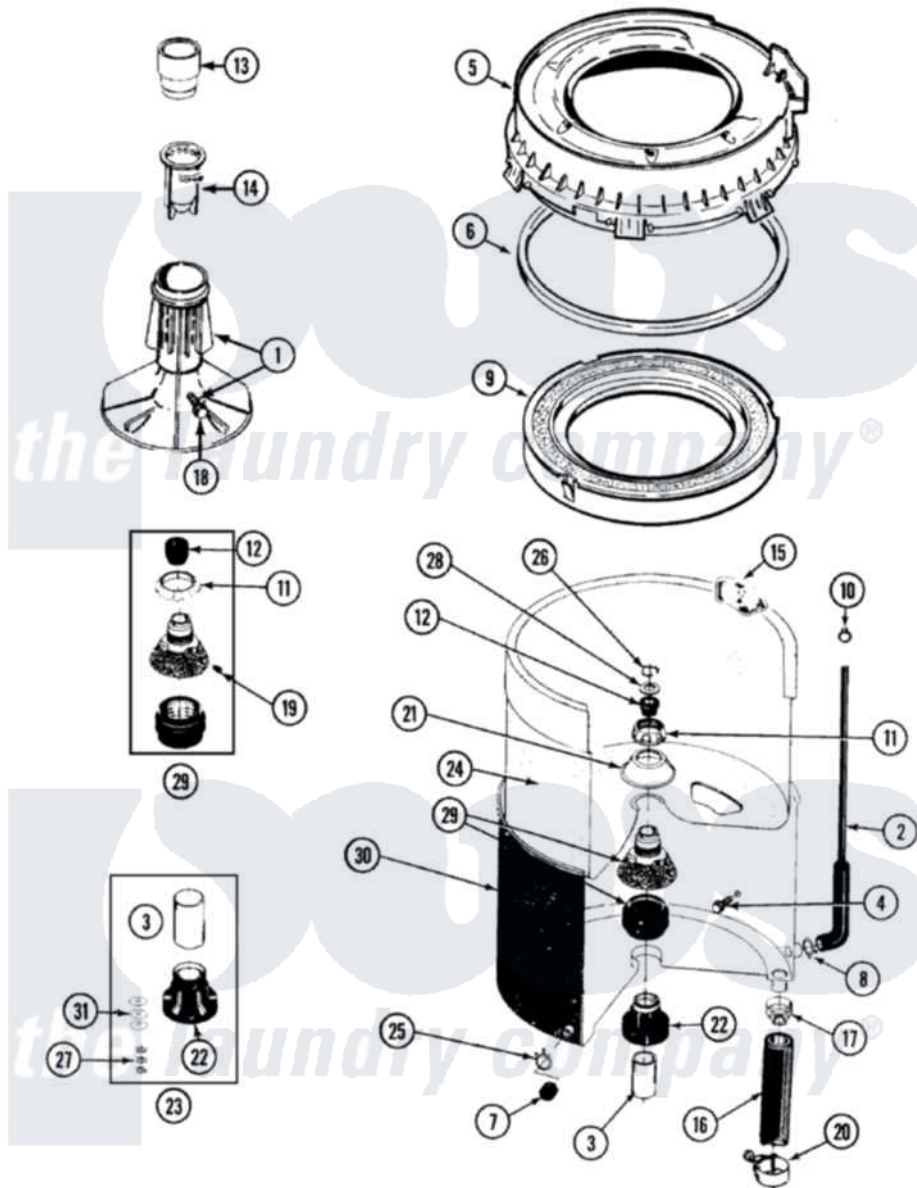

Maytag LAT9205AAM 07 - TUB

Maytag [Residential Maytag LAT9205AAM Washer Parts](#) Parts Diagram 07 - TUB
 Click on the part number to view part

| Item | Original Part Number | Replaced By | Status | Part Description |
|------|--------------------------|---------------------------|--------|-------------------------------|
| 1 | 207228 | | | Agitator W/Lock Screw |
| 2 | 22001036 | 22001619 | | Tube, Water Level Switch |
| 3 | 211130 | | | Bearing Liner, Tub Bearing |
| 4 | 200744 | W10175939 | | Bolt |
| " | 205254 | W10175938 | | Bolt |
| 5 | 22001299 | | | Tub Cover And Gasket Assembly |
| 6 | Y22001201 | 22001007 | | Gasket, Cover To Tub |
| 7 | 214725 | | | Cap For Spout-Outer Tub |
| 8 | 211641 | | | Clamp, 1-1/16" |
| 9 | 22001142 | | | Ring, Balance |
| 10 | 410296 | 596669 | | Clamp, Manifold |
| 11 | 211047 | 6-2110472 | | Nut- Clamp |
| 12 | Y0A4298 | 6-0A57420 | | Seal- Agitator |
| 13 | 22001295 | | | Housing, Dispenser |
| 14 | 22001294 | | | Cup, Dispensing |
| 15 | 207219 | | | Filter, Self-Cleaning |

| | | | |
|----|--------------------------|---------------------------|-------------------------------|
| 16 | 213045 | | Hose, Outer Tub Part Not Used |
| 17 | 201011 | 285655 | Clamp, Hose |
| 18 | 206478 | | Not Available |
| 19 | 211618 | 22001423 | Set Screw, Mounting Stem |
| 20 | 202574 | 3367052 | Clamp, Hose |
| 21 | 211210 | | Washer, Clamping Nut |
| 22 | 200824 | 6-2040130 | Tub Bearin |
| 23 | 204013 | 6-2040130 | Tub Bearin |
| 24 | 22001139 | | Tub, Inner |
| 25 | 214739 | 596669 | Clamp, Manifold |
| 26 | Y015667 | | Retaining Ring |
| 27 | Y054867 | | Washer, Lock |
| 28 | Y015666 | | Washer, Retaining - |
| 29 | 204012 | 6-2095720 | Mounting S |
| 30 | 22001114 | | Not Available |
| 31 | 211100 | | TUB, OUTER (EX. LARGE) |
| | | | Washer, Outer Tub |