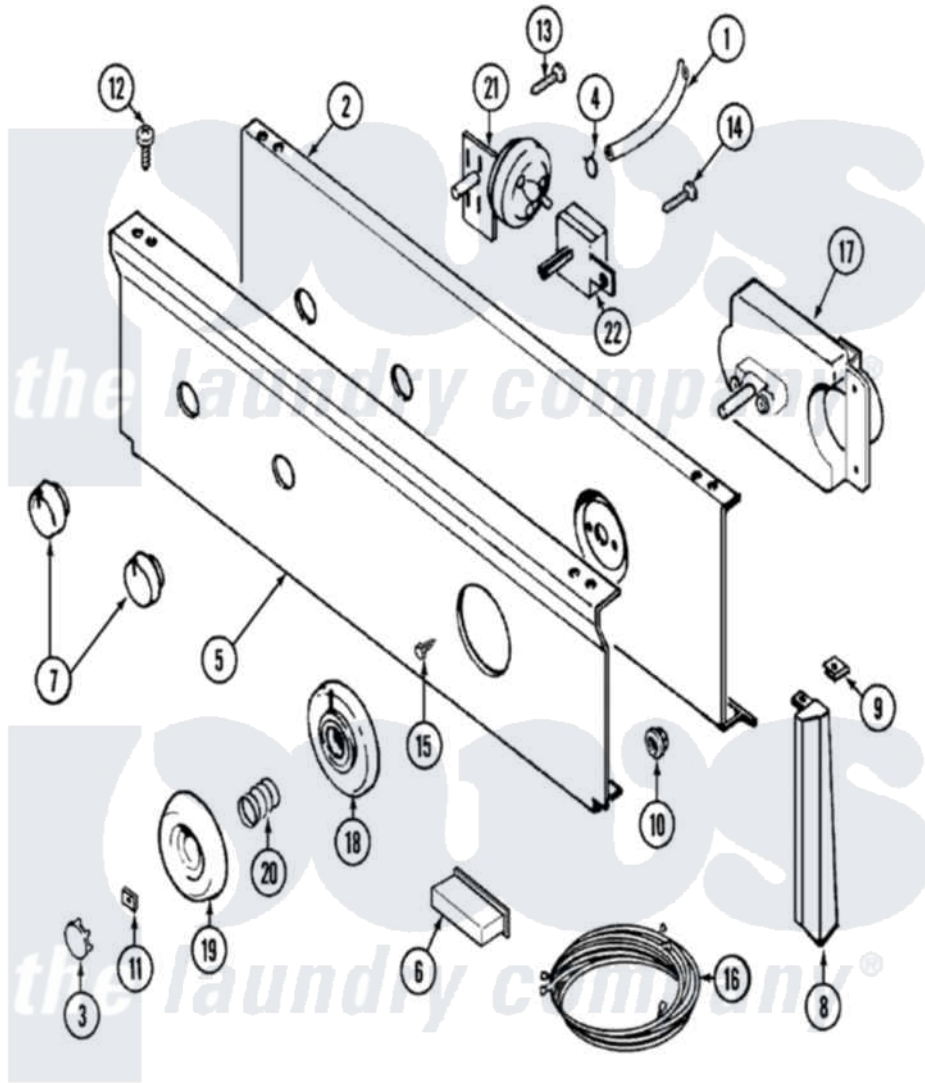

# Maytag LAT9205GGE 04 - CONTROL PANEL

Maytag [Residential Maytag LAT9205GGE Washer Parts](#) Parts Diagram 04 - CONTROL PANEL

[Click on the part number to view part](#)

Item	Original Part Number	Replaced By	Status	Part Description
1	22001036	<a href="#">22001619</a>		Tube, Water Level Switch
2	<a href="#">22001132</a>			Plate, Support
3	216250	<a href="#">22001446</a>		Cap, Knob
4	410296	<a href="#">596669</a>		Clamp, Manifold
5	<a href="#">22001531</a>			Panel, Control
6	<a href="#">214897</a>			Pad, Control Panel
7	22001268		Not Available	KNOB ASSY. (WHT)
8	22001565		Not Available	CAP, END (LT-WHT)
"	<a href="#">22001291</a>			End Cap, Control Panel
"	22001289		Not Available	END CAP, CTRL. PNL. (LT-WHT)
"	<a href="#">22001564</a>			Cap, End
9	<a href="#">214894</a>			Fastener, End Cap
10	<a href="#">214872</a>			Palnut, End Cap Note: Nut, Lamp Holder
11	<a href="#">211605</a>			Bezel, Timer Dial
12	<a href="#">210032</a>			Screw, No.8 X 9/16 Ctsk Note:

12	<a href="#">210932</a>		Screw, Inlet Duct
13	211168	<a href="#">W10139210</a>	Screw, 8-18 X 5/16
14	211168	<a href="#">W10139210</a>	Screw, 8-18 X 5/16
15	216042	<a href="#">22001627</a>	Screw
16	<a href="#">22001318</a>		Wire Harness, Main
17	<a href="#">22001517</a>		Motor, Timer RPR
"	<a href="#">22001550</a>		Timer
18	<a href="#">22001265</a>		Bezel, Timer Knob
19	22001198	Not Available	KNOB, TIMER (WHT)
20	<a href="#">211065</a>		Spring, Index Wheel
21	<a href="#">208202</a>		Switch, Pressure
22	208283	Not Available	SWITCH, WATER TEMPERATURE
23	22001534	Not Available	MANUAL, USE & CARE
"	16000327	Not Available	GUIDE, QUICK REF. - MAYTAG