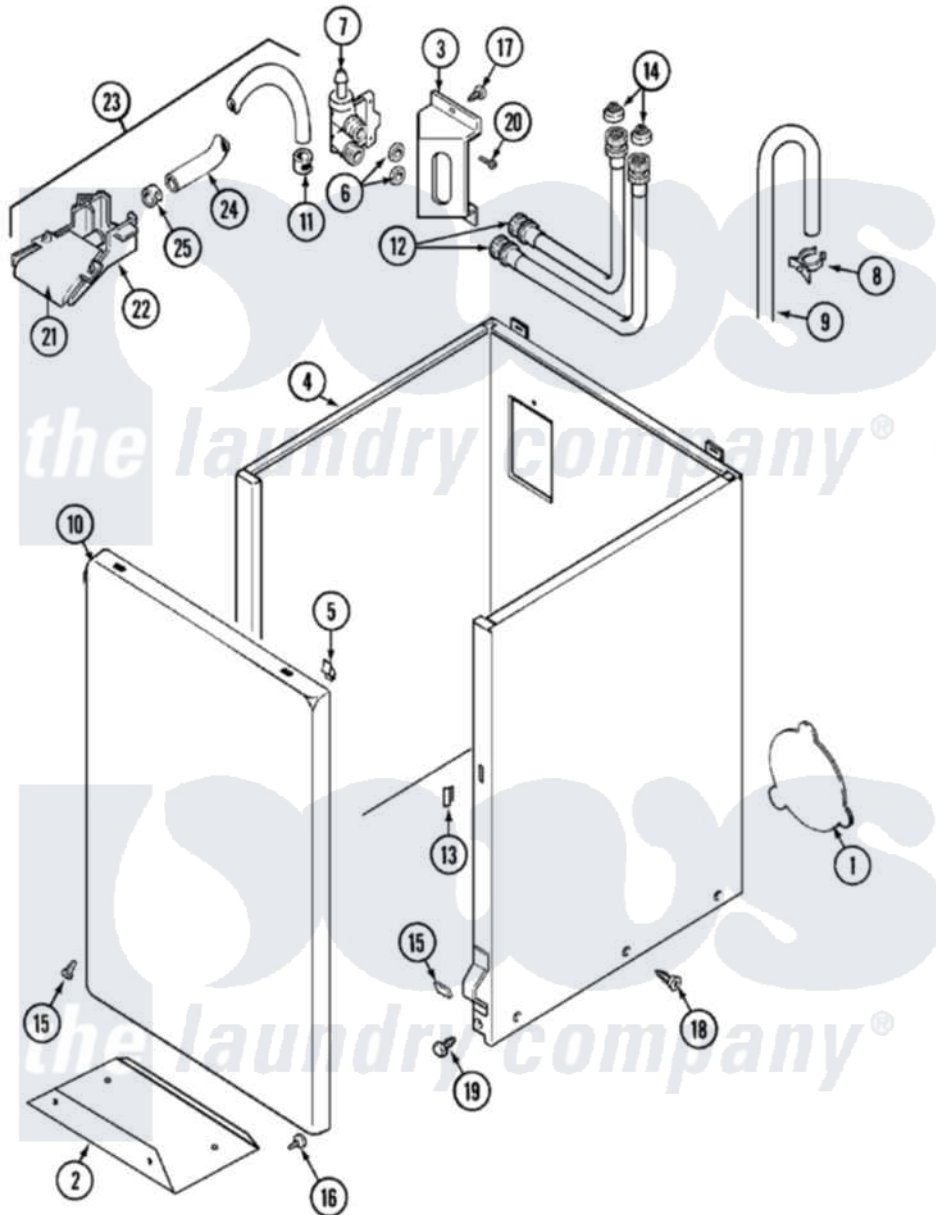

Maytag LAT9206AAE 02 - CABINET

Maytag [Residential Maytag LAT9206AAE Washer Parts](#) Parts Diagram 02 - CABINET
 Click on the part number to view part

Item	Original Part Number	Replaced By	Status	Part Description
1	211294	90767		Screw, 8A X 3/8 HeX Washer Head Tapping
"	211878		Not Available	PLATE, ACCESS
"	22001683	22002924		Plate, Access
2	213846			Guard, Belt
3	214812	22002361		Bracket, Water Valve
"	22002361			Bracket, Water Valve
4	22001302	22004425		Cabinet White Aspack
"	22002379	22004425		Cabinet White Aspack
5	22001650			Fastener, Spring
6	Y013783			Washer, Inlet Hose
7	214337	96160		Screen
"	22002360			Valve, Water
"	22001274			Valve, Water
8	22001815	22002765		Clip, Hose
9	22001816			Hose, Drain
10	22001817			Sheet, Sound Damper

"	22001803		Not Available	PANEL, FRONT (WHT)
"	22002366		Not Available	PANEL, FRONT (WHT)
11	216169	596669		Clamp, Manifold
12	202860			Inlet Hose Assembly
13	214376	22002331		Spacer, Front Panel
14	200961	12001413		Strainer And Washer Kit
15	22001995			Screw Note: Screw, Tumbler Front And Shroud
"	22002377			Clip, Retainer
"	12001341			Screw And Fastener Kit
"	22002378	27001200		Screw
"	22002376			Clip
16	211294	90767		Screw, 8A X 3/8 HeX Washer Head Tapping
17	22002372			Screw
"	212276	W10116760		Screw
18	213007			Xfor Cabinet See Cabinet, Back
19	213122	27001200		Screw
"	213121	3400111		Screw, 12-14 X 5/8
20	Y313561			Screw----NA
21	22001187			Injector
22	22001186			Injector
23	22001304			Water Injector Assembly
24	22001190			Hose, Injector
25	216169	596669		Clamp, Manifold
26	22001972			Clip, Cabinet