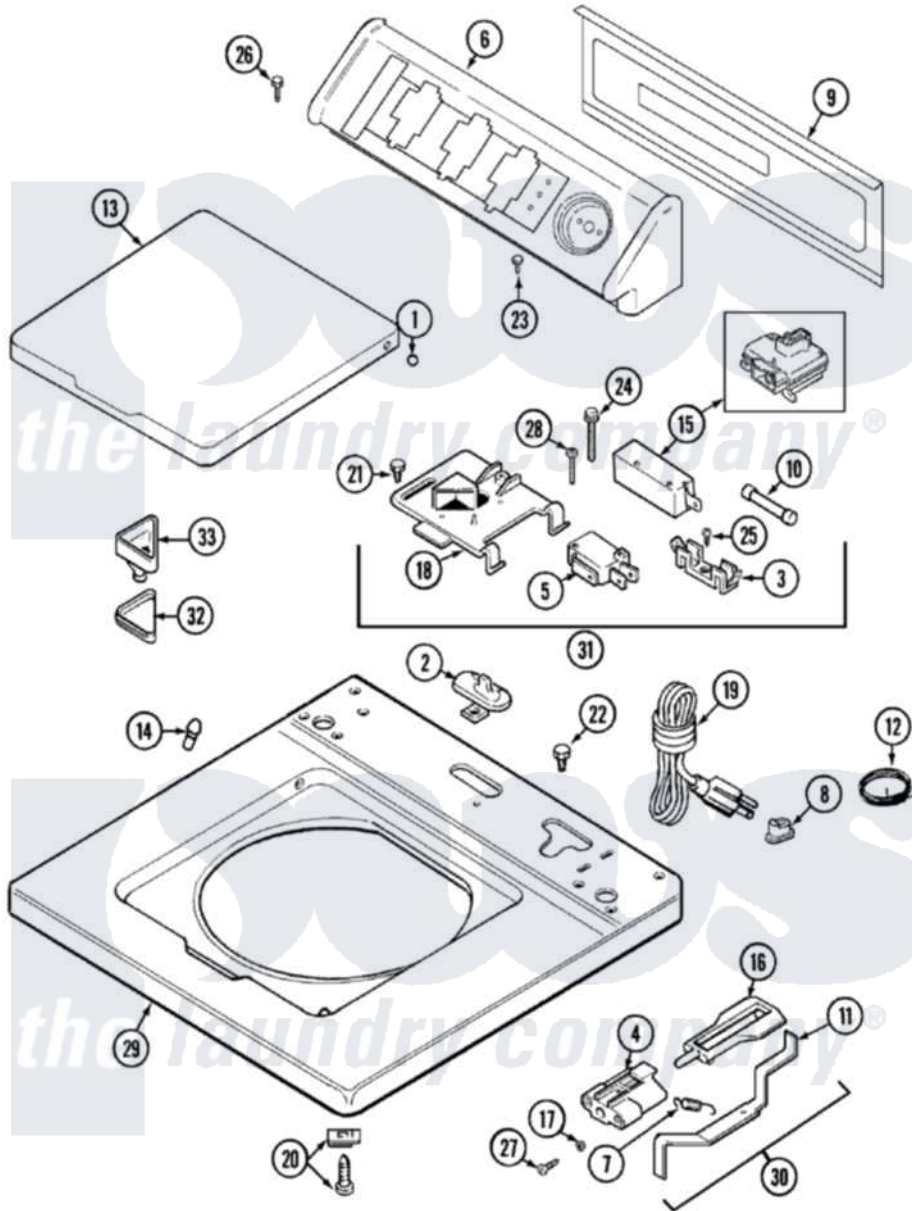

Maytag LAT9206AAE 05 - TOP

Maytag [Residential Maytag LAT9206AAE Washer Parts](#) Parts Diagram 05 - TOP
 Click on the part number to view part

Item	Original Part Number	Replaced By	Status	Part Description
1	211726			Hinge, Ball Lid
2	207159	489355		Screw, 8 X 1/2
"	22001298			Cap, Top Cover
3	207167			Block, Fuse
"	W10124350		Not Available	NOT REQUIRED PART OR SEE NOTE
4	22001645		Not Available	BRACKET, UNBALANCE---NA
5	W10124350		Not Available	NOT REQUIRED PART OR SEE NOTE
"	207166			Switch, Check
6	22001670			Console
7	213720			Spring, Lid Switch
8	211881			Grommet, Cord Part Not Used-Gas Models Only
9	216423	3370225		Screw
"	22001662	8534058		Screw
"	22001814			Back Panel, Console

10	22001673	22001682	Switch Assembly, Lid W/4amp Fuse
"	W10124350	Not Available	NOT REQUIRED PART OR SEE NOTE
11	22001672		Lever, Unbalance
"	22001968		Lever, Unbalance
12	Y705026	3370225	Screw
"	22001654		Wire, Ground
13	22001676	22001893	Lid
"	22001674	22001893	Lid
14	212716		Bumper, Lid
15	205415	279347	Switch-Lid
"	22001967	12001908	Switch-Lid
16	216255		Plunger, Lid Switch
17	211500		Washer, Bracket To Top Cover
18	W10124350	Not Available	NOT REQUIRED PART OR SEE NOTE
"	22001678		Bracket, Switch And Fuse
19	208194	22003062	Cord, Power
20	22001402	214354	Screw, Top Cover To Cabnt.
21	207159	489355	Screw, 8 X 1/2
22	Y705026	3370225	Screw
23	216423	3370225	Screw
24	213501		Screw, No.6-20 X 1-1/8 Inch
25	Y311711		Screw, Fuse Block
26	216423	3370225	Screw
27	22001600	25-7809	Screw, No.6-20 1/2 Flthd Torx
28	22001352		Screw, Check Switch
29	22001679	22002137	Cover Assembly, Top
"	22002137		Cover Assembly, Top
30	22001681		Unbalance Lever Assembly
"	22001969		Unbalance Lever Assembly
31	W10124350	Not Available	NOT REQUIRED PART OR SEE NOTE
"	22001682		Switch Assembly, Lid W/4amp Fuse
32	215374	Not Available	GASKET FOR BLEACH CUP