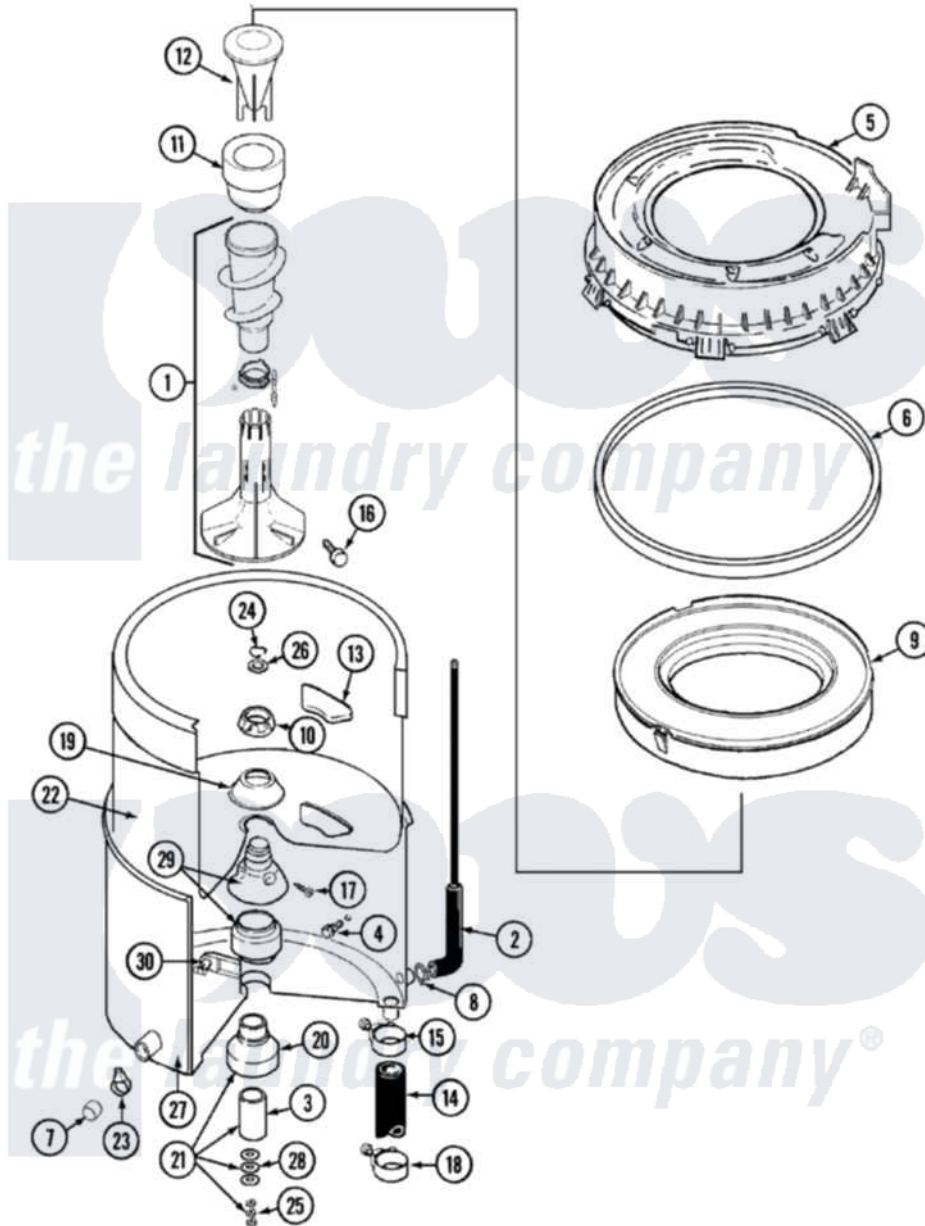

Maytag LAT9206AAE 07 - TUB

Maytag [Residential Maytag LAT9206AAE Washer Parts](#) Parts Diagram 07 - TUB
 Click on the part number to view part

Item	Original Part Number	Replaced By	Status	Part Description
1	22001821			Agitator Auger And Base Assembly
2	22001036	22001619		Tube, Water Level Switch
3	211130			Bearing Liner, Tub Bearing
4	200744	W10175939		Bolt
"	205254	W10175938		Bolt
5	22001299			Tub Cover And Gasket Assembly
6	Y22001201	22001007		Gasket, Cover To Tub
7	214725			Cap For Spout-Outer Tub
8	211641			Clamp, 1-1/16"
9	22001142			Ring, Balance
10	211047	6-2110472		Nut- Clamp
11	22001805	21001905		Dispenser, Fabric
12	22001806	21001905		Dispenser, Fabric
13	207219			Filter, Self-Cleaning
14	213045			Hose, Outer Tub Part Not

14	213043		Used
15	22001640	285655	Clamp, Hose
16	22001819		L0cking Screw And O Ring
17	22001423		Set Screw, Mounting Stem
18	22001640	285655	Clamp, Hose
19	211210		Washer, Clamping Nut
20	200824	6-2040130	Tub Bearin
21	204013	6-2040130	Tub Bearin
22	22001139		Tub, Inner
23	214739	596669	Clamp, Manifold
24	Y015667		Retaining Ring
25	Y054867		Washer, Lock
26	Y015666		Washer, Retaining -
27	22001114	Not Available	TUB, OUTER (EX. LARGE)
28	211100		Washer, Outer Tub
29	22001648	6-2095720	Mounting S