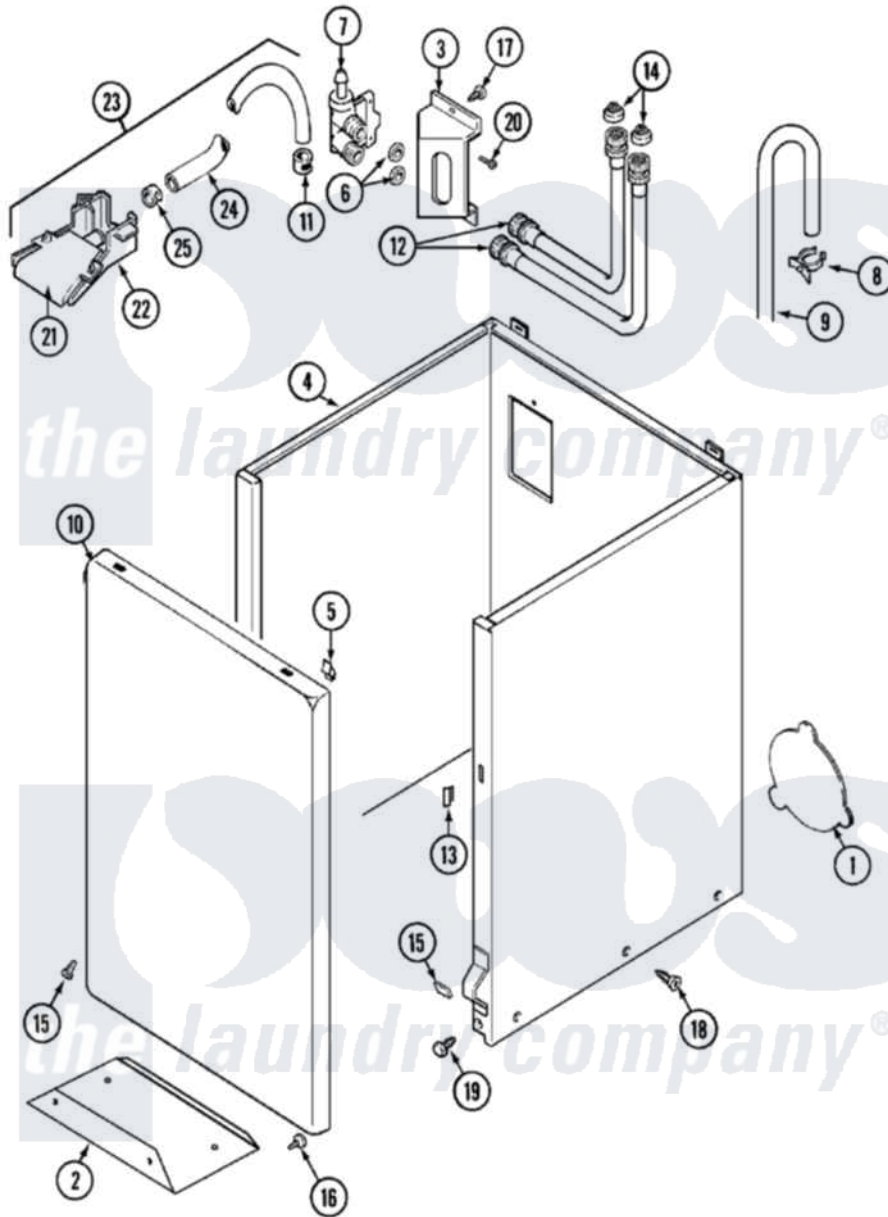

# Maytag LAT9206AAM 02 - CABINET

Maytag [Residential Maytag LAT9206AAM Washer Parts](#) Parts Diagram 02 - CABINET  
 Click on the part number to view part

Item	Original Part Number	Replaced By	Status	Part Description
1	211294	<a href="#">90767</a>		Screw, 8A X 3/8 HeX Washer Head Tapping
"	211878		Not Available	PLATE, ACCESS
"	22001683	<a href="#">22002924</a>		Plate, Access
2	<a href="#">213846</a>			Guard, Belt
3	214812	<a href="#">22002361</a>		Bracket, Water Valve
"	<a href="#">22002361</a>			Bracket, Water Valve
4	<a href="#">22001303</a>			Cabinet ----NA
"	22002380	<a href="#">22001303</a>		Cabinet ----NA
5	<a href="#">22001650</a>			Fastener, Spring
6	<a href="#">Y013783</a>			Washer, Inlet Hose
7	214337	<a href="#">96160</a>		Screen
"	<a href="#">22002360</a>			Valve, Water
"	<a href="#">22001274</a>			Valve, Water
8	22001815	<a href="#">22002765</a>		Clip, Hose
9	<a href="#">22001816</a>			Hose, Drain
10	<a href="#">22001817</a>			Sheet, Sound Damper