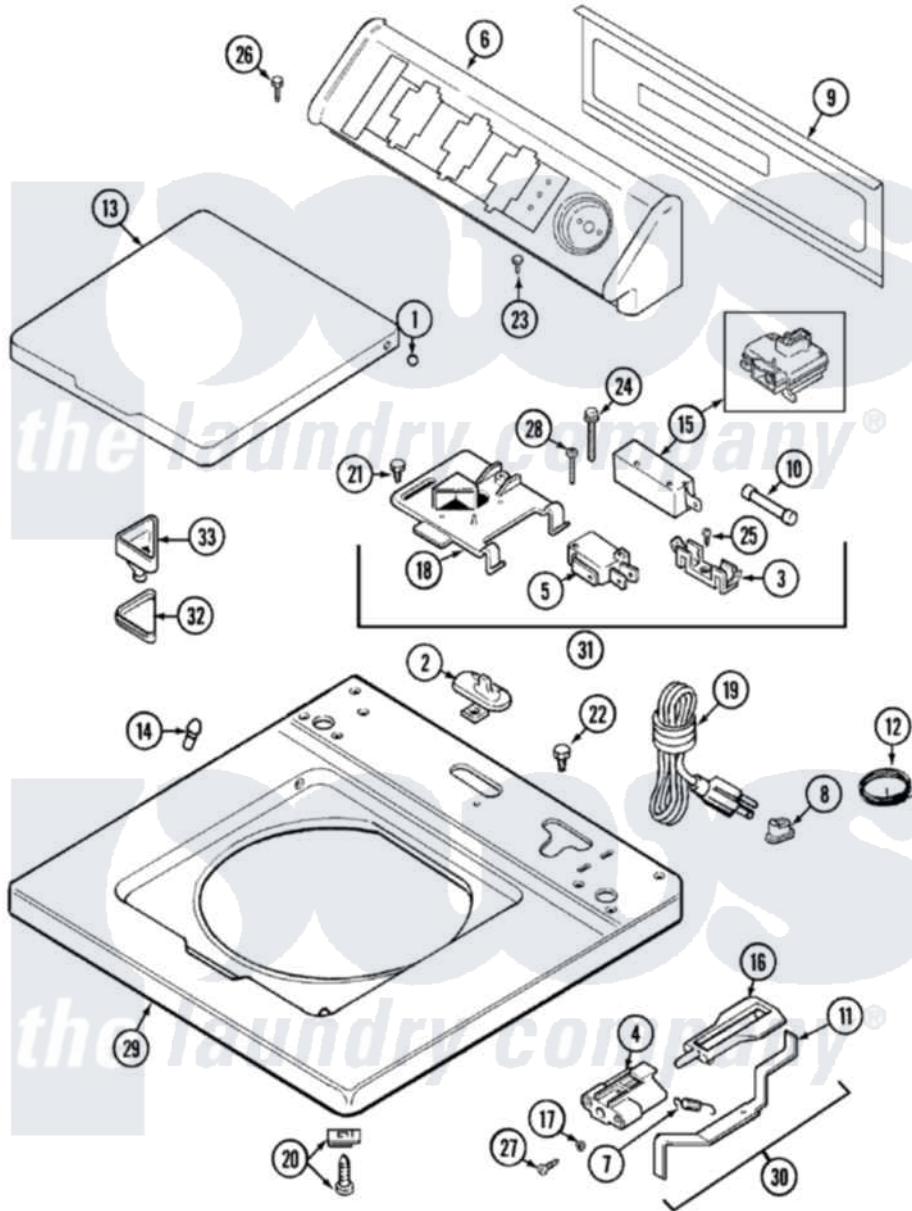

Maytag LAT9206AAM 05 - TOP

Maytag [Residential Maytag LAT9206AAM Washer Parts](#) Parts Diagram 05 - TOP
 Click on the part number to view part

Item	Original Part Number	Replaced By	Status	Part Description
1	211726			Hinge, Ball Lid
2	207159	489355		Screw, 8 X 1/2
"	22001298			Cap, Top Cover
3	207167			Block, Fuse
"	W10124350		Not Available	NOT REQUIRED PART OR SEE NOTE
4	22001645		Not Available	BRACKET, UNBALANCE---NA
5	W10124350		Not Available	NOT REQUIRED PART OR SEE NOTE
"	207166			Switch, Check
6	22001671			Console ---NA
7	213720			Spring, Lid Switch
8	211881			Grommet, Cord Part Not Used-Gas Models Only
9	216423	3370225		Screw
"	22001662	8534058		Screw
"	22001814			Back Panel, Console

10	22001673	22001682	Switch Assembly, Lid W/4amp Fuse
"	W10124350	Not Available	NOT REQUIRED PART OR SEE NOTE
11	22001672		Lever, Unbalance
"	22001968		Lever, Unbalance
12	Y705026	3370225	Screw
"	22001654		Wire, Ground
13	22001677	Not Available	LID W/LEGEND (CANADA-ALM)--NA
"	22001675	Not Available	LID W/LEGEND (ALM)
14	212716		Bumper, Lid
15	205415	279347	Switch-Lid
"	22001967	12001908	Switch-Lid
16	216255		Plunger, Lid Switch
17	211500		Washer, Bracket To Top Cover
18	W10124350	Not Available	NOT REQUIRED PART OR SEE NOTE
"	22001678		Bracket, Switch And Fuse
19	208194	22003062	Cord, Power
20	22001402	214354	Screw, Top Cover To Cabnt.
21	207159	489355	Screw, 8 X 1/2
22	Y705026	3370225	Screw
23	216423	3370225	Screw
24	213501		Screw, No.6-20 X 1-1/8 Inch
25	Y311711		Screw, Fuse Block
26	216423	3370225	Screw
27	22001600	25-7809	Screw, No.6-20 1/2 Flthd Torx
28	22001352		Screw, Check Switch
29	22001680	22002147	Cover Assembly, Top
"	22002147		Cover Assembly, Top
30	22001681		Unbalance Lever Assembly
"	22001969		Unbalance Lever Assembly
31	W10124350	Not Available	NOT REQUIRED PART OR SEE NOTE
"	22001682		Switch Assembly, Lid W/4amp Fuse
32	215374	Not Available	GASKET FOR BLEACH CUP