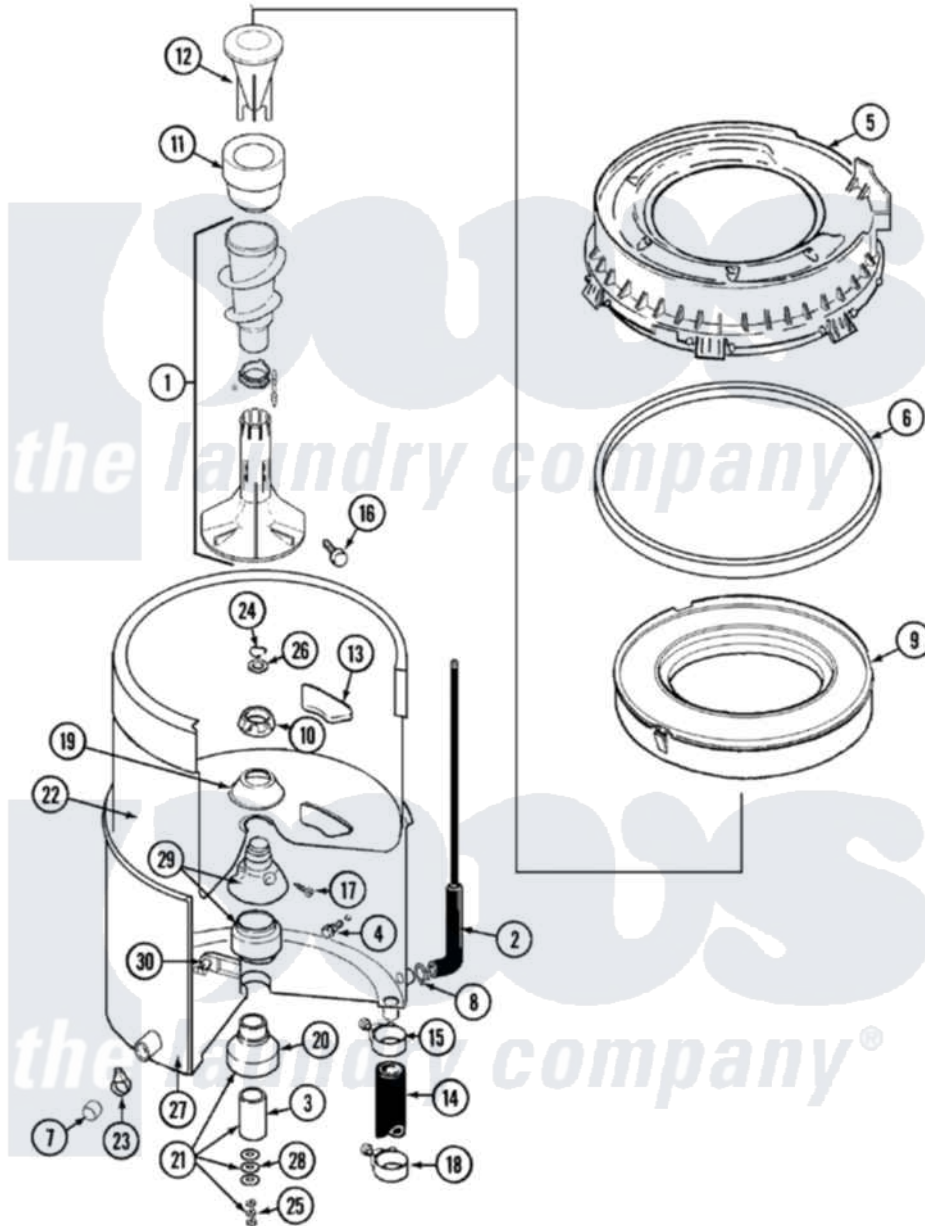

Maytag LAT9206AAM 07 - TUB

Maytag [Residential Maytag LAT9206AAM Washer Parts](#) Parts Diagram 07 - TUB
 Click on the part number to view part

Item	Original Part Number	Replaced By	Status	Part Description
1	22001821			Agitator Auger And Base Assembly
2	22001036	22001619		Tube, Water Level Switch
3	211130			Bearing Liner, Tub Bearing
4	200744	W10175939		Bolt
"	205254	W10175938		Bolt
5	22001299			Tub Cover And Gasket Assembly
6	Y22001201	22001007		Gasket, Cover To Tub
7	214725			Cap For Spout-Outer Tub
8	211641			Clamp, 1-1/16"
9	22001142			Ring, Balance
10	211047	6-2110472		Nut- Clamp
11	22001805	21001905		Dispenser, Fabric
12	22001806	21001905		Dispenser, Fabric
13	207219			Filter, Self-Cleaning
14	213045			Hose, Outer Tub Part Not

14	213043		Used
15	22001640	285655	Clamp, Hose
16	22001819		L0cking Screw And O Ring
17	22001423		Set Screw, Mounting Stem
18	22001640	285655	Clamp, Hose
19	211210		Washer, Clamping Nut
20	200824	6-2040130	Tub Bearin
21	204013	6-2040130	Tub Bearin
22	22001139		Tub, Inner
23	214739	596669	Clamp, Manifold
24	Y015667		Retaining Ring
25	Y054867		Washer, Lock
26	Y015666		Washer, Retaining -
27	22001114	Not Available	TUB, OUTER (EX. LARGE)
28	211100		Washer, Outer Tub
29	22001648	6-2095720	Mounting S