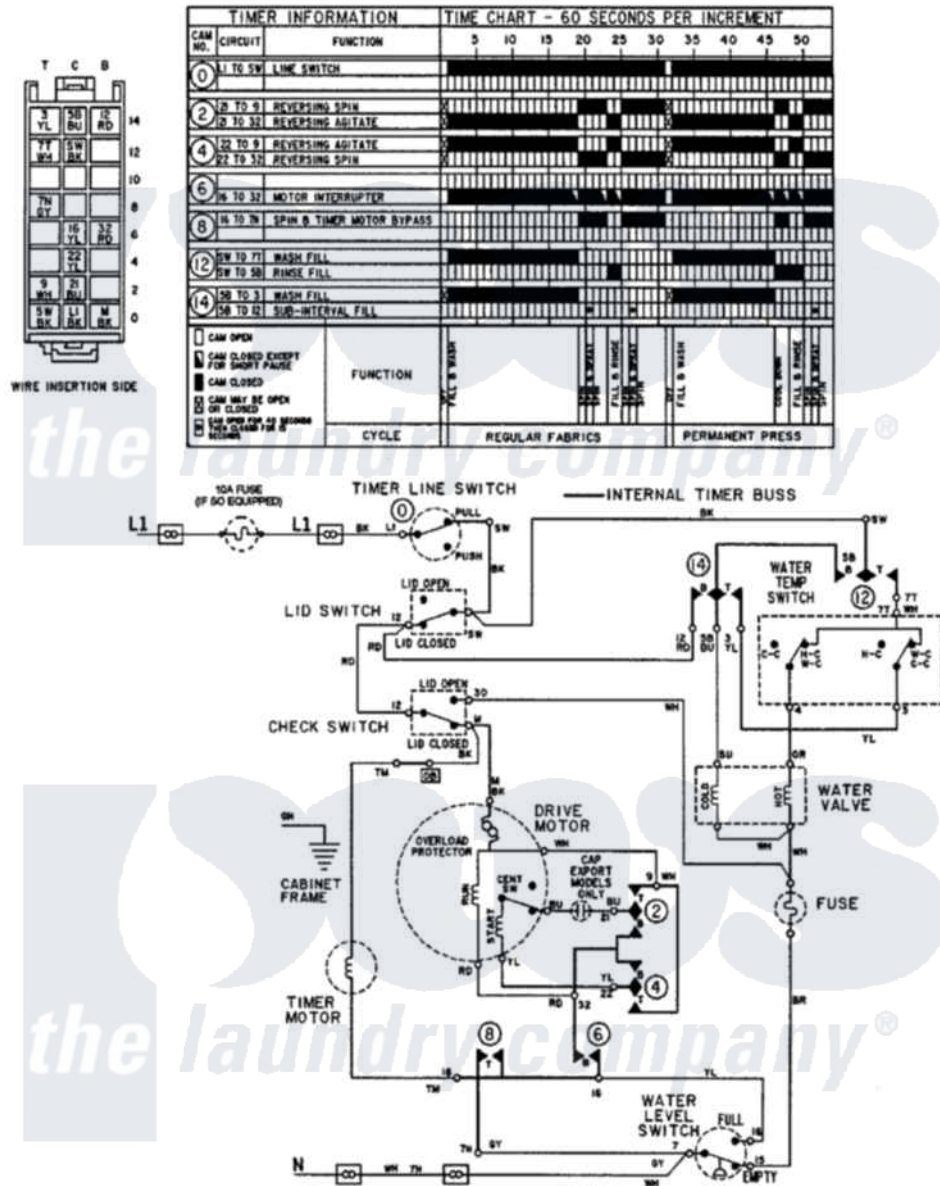

Maytag LAT9206AAM 08 - WIRING INFORMATION

Maytag Residential Maytag LAT9206AAM Washer Parts Parts Diagram 08 - WIRING INFORMATION
 Click on the part number to view part

Item	Original Part Number	Replaced By	Status	Part Description
NI	15002085		Not Available	WIRING INFORMATION
"	15001994		Not Available	WIRING INFORMATION