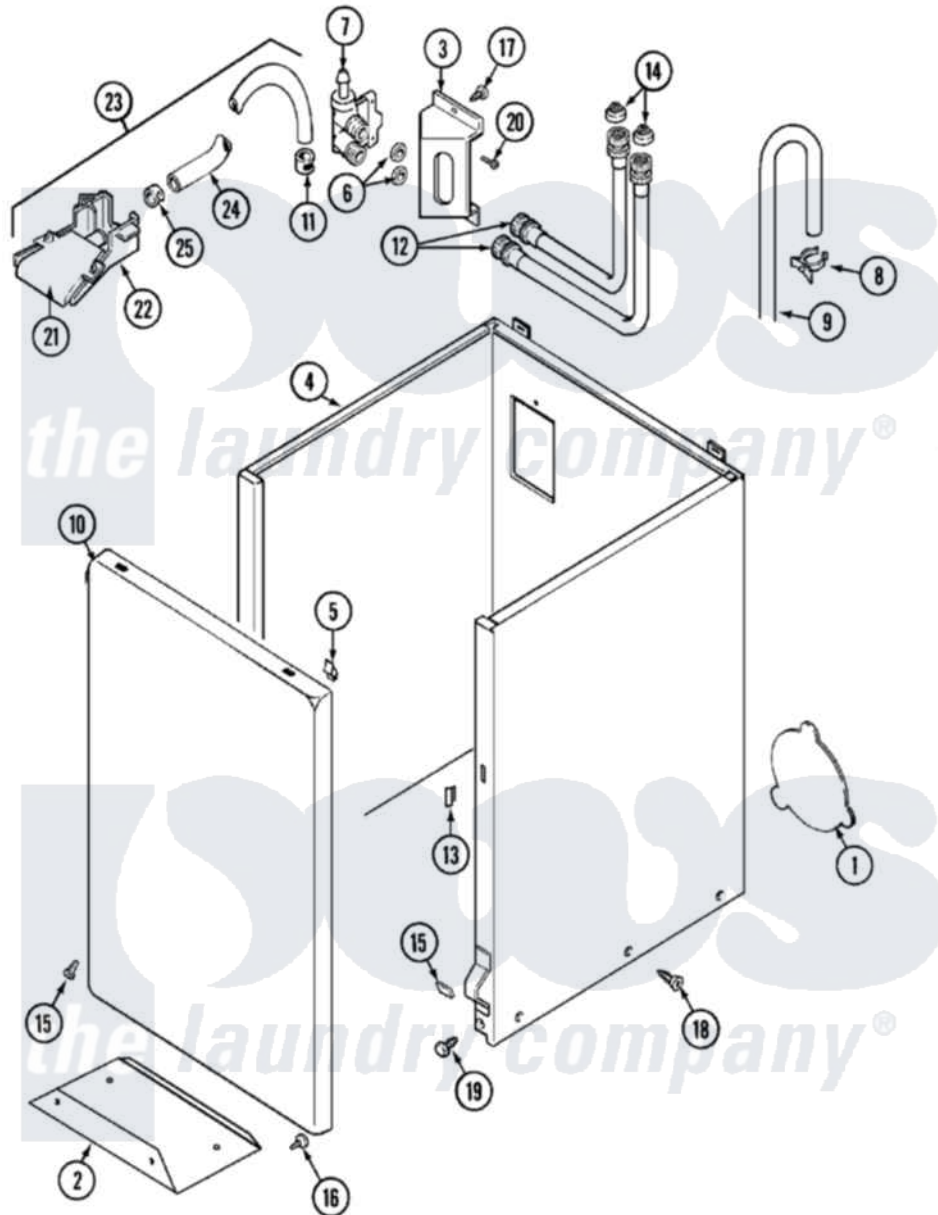

# Maytag LAT9206ABE 02 - CABINET

Maytag [Residential Maytag LAT9206ABE Washer Parts](#) Parts Diagram 02 - CABINET  
 Click on the part number to view part

Item	Original Part Number	Replaced By	Status	Part Description
1	22001683	<a href="#">22002924</a>		Plate, Access
"	211294	<a href="#">90767</a>		Screw, 8A X 3/8 HeX Washer Head Tapping
"	211878		Not Available	PLATE, ACCESS
2	<a href="#">213846</a>			Guard, Belt
3	214812	<a href="#">22002361</a>		Bracket, Water Valve
4	22001302	<a href="#">22004425</a>		Cabinet White Aspack
5	<a href="#">22001650</a>			Fastener, Spring
6	<a href="#">Y013783</a>			Washer, Inlet Hose
7	<a href="#">22001274</a>			Valve, Water
"	214337	<a href="#">96160</a>		Screen
8	22001815	<a href="#">22002765</a>		Clip, Hose
9	<a href="#">22001816</a>			Hose, Drain
10	<a href="#">22001817</a>			Sheet, Sound Damper
"	22001803		Not Available	PANEL, FRONT (WHT)
11	216169	<a href="#">596669</a>		Clamp, Manifold
12	<a href="#">202860</a>			Inlet Hose Assembly

13	214376	<a href="#">22002331</a>	Spacer, Front Panel
14	200961	<a href="#">12001413</a>	Strainer And Washer Kit
15	<a href="#">12001341</a>		Screw And Fastener Kit
16	211294	<a href="#">90767</a>	Screw, 8A X 3/8 HeX Washer Head Tapping
17	212276	<a href="#">W10116760</a>	Screw
18	<a href="#">213007</a>		Xfor Cabinet See Cabinet, Back
19	213122	<a href="#">27001200</a>	Screw
"	213121	<a href="#">3400111</a>	Screw, 12-14 X 5/8
20	<a href="#">Y313561</a>		Screw----NA
21	<a href="#">22001187</a>		Injector
22	<a href="#">22001186</a>		Injector
23	<a href="#">22001304</a>		Water Injector Assembly
24	<a href="#">22001190</a>		Hose, Injector
25	216169	<a href="#">596669</a>	Clamp, Manifold