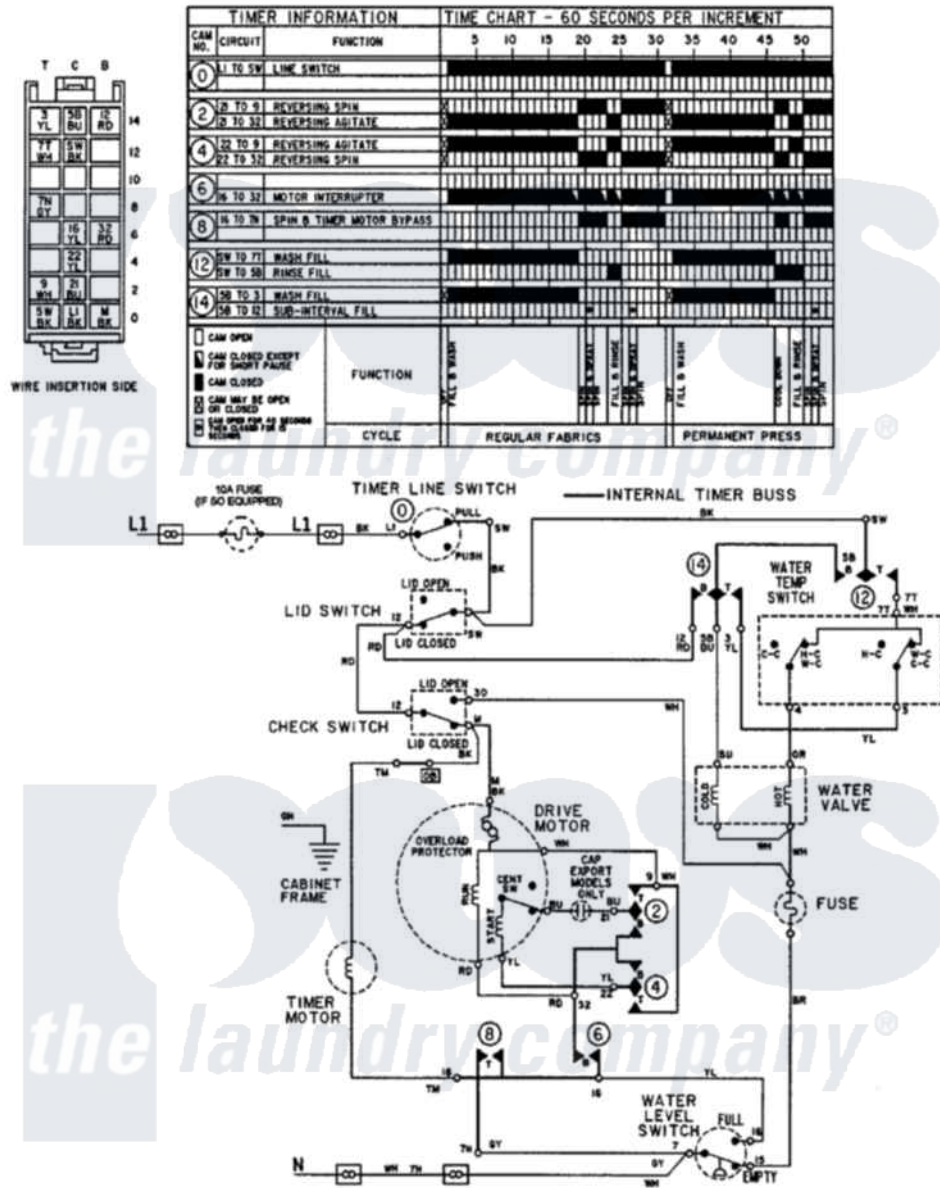

# Maytag LAT9206ABE 08 - WIRING INFORMATION

Maytag Residential Maytag LAT9206ABE Washer Parts Parts Diagram 08 - WIRING INFORMATION  
 Click on the part number to view part

Item	Original Part Number	Replaced By	Status	Part Description
NI	15002085		Not Available	WIRING INFORMATION
"	15001994		Not Available	WIRING INFORMATION