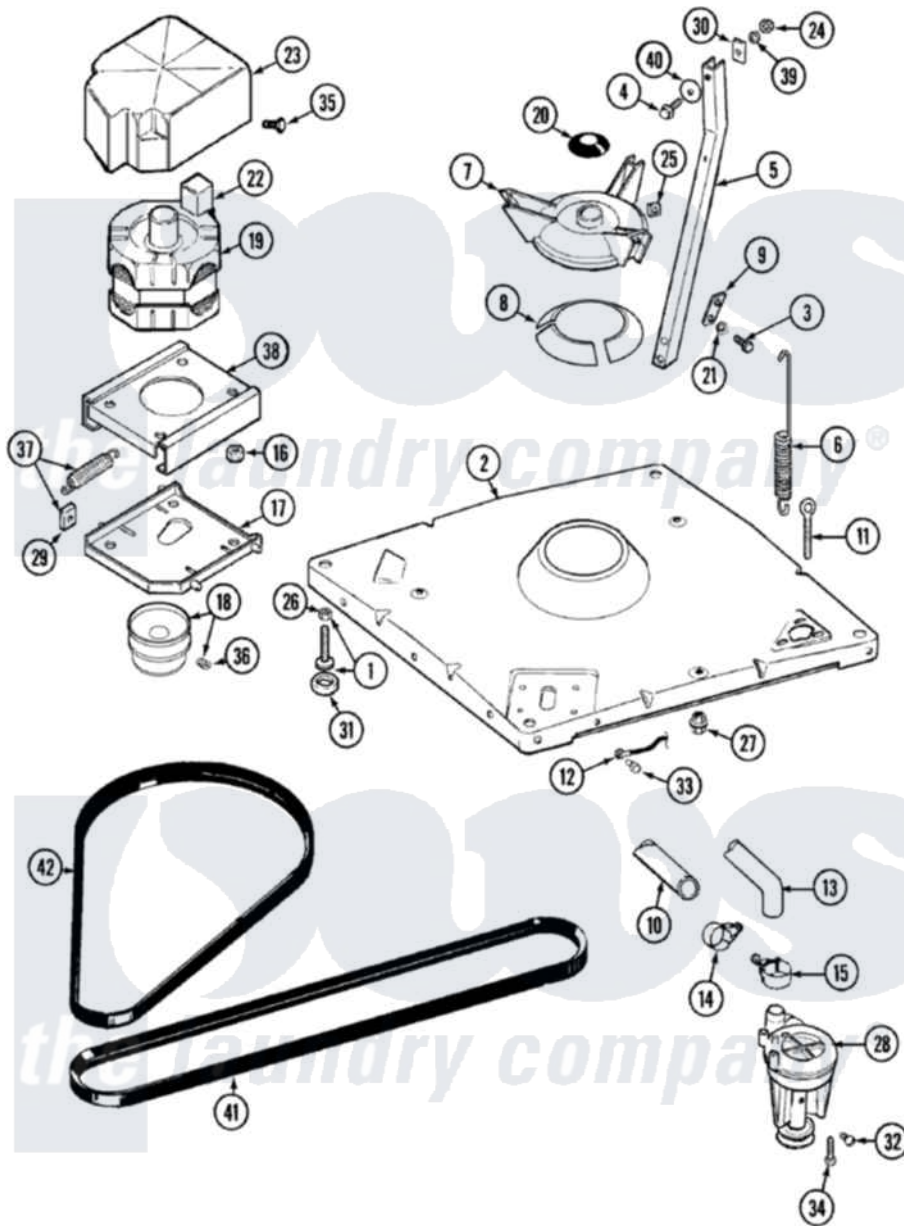

Maytag LAT9206ABM 01 - BASE

Maytag Residential Maytag LAT9206ABM Washer Parts Parts Diagram 01 - BASE
 Click on the part number to view part

Item	Original Part Number	Replaced By	Status	Part Description
1	Y302699	22003428		Leg, Adjustable
2	22001172	22002150		Base
3	Y015627			Screw- Hex
4	200744	W10175939		Bolt
"	205254	W10175938		Bolt
5	213053			Brace, Tub Part Not Used
6	22001300			Spring, Centering
7	203725			Damper W/Bolt And Clip
8	203956			Damper Pad Kit
9	213073			Washer, Double Brace
10	22001816			Hose, Drain
11	216416			Bolt, Eye/Centering Spring
12	901220			Ground Wire
13	213045			Hose, Outer Tub Part Not Used
14	22001820	285655		Clamp, Hose
15	22001640	285655		Clamp, Hose

16	Y311426	3400029	Nut, Adapter Plate
17	22001301		Mount, Motor Lower-Assembly
18	200816	6-2008160	Pulley- MO
19	201805	12002351	Motor-Drve
20	22001586		Deflector, Water
21	911852	486009	Lockwasher
22	206505	Not Available	PROD. No.201664-15, & No.205463-3.
"	205132	Not Available	SWITCH, MOTOR EXTERNAL START No.201664-14,205463- 4 & 201800-4
23	215098		Shield, Motor
24	Y052734		Nut, Carrage Bolts And Bracket
25	Y052785		Nut, Brace To Damper
26	210385		Lock Nut For Adjustable Leg
27	211949		Nut, Adjustment Eyebolt
28	202203	6-2022030	Pump As Pa
29	204998	205000	Roller And Spring Kit 4+Spr
30	212979	Not Available	WASHER, TUB BRACE
31	210684		Foot, Adjustable Leg
32	Y015408	22003235	Screw, Bearing Insert
33	Y705026	3370225	Screw
34	211880		Screw, HeX Head No.10 X 1/2 Inc
35	213121	3400111	Screw, 12-14 X 5/8
36	Y053241		Set Screw, Motor Pulley
37	205000		Roller And Spring Kit 4+Spr
38	214956		Motor Mount Assembly
39	Y054867		Washer, Lock
40	211100		Washer, Outer Tub
41	211124		Part Not Used
42	211125		V Belt, DriVe Pulley