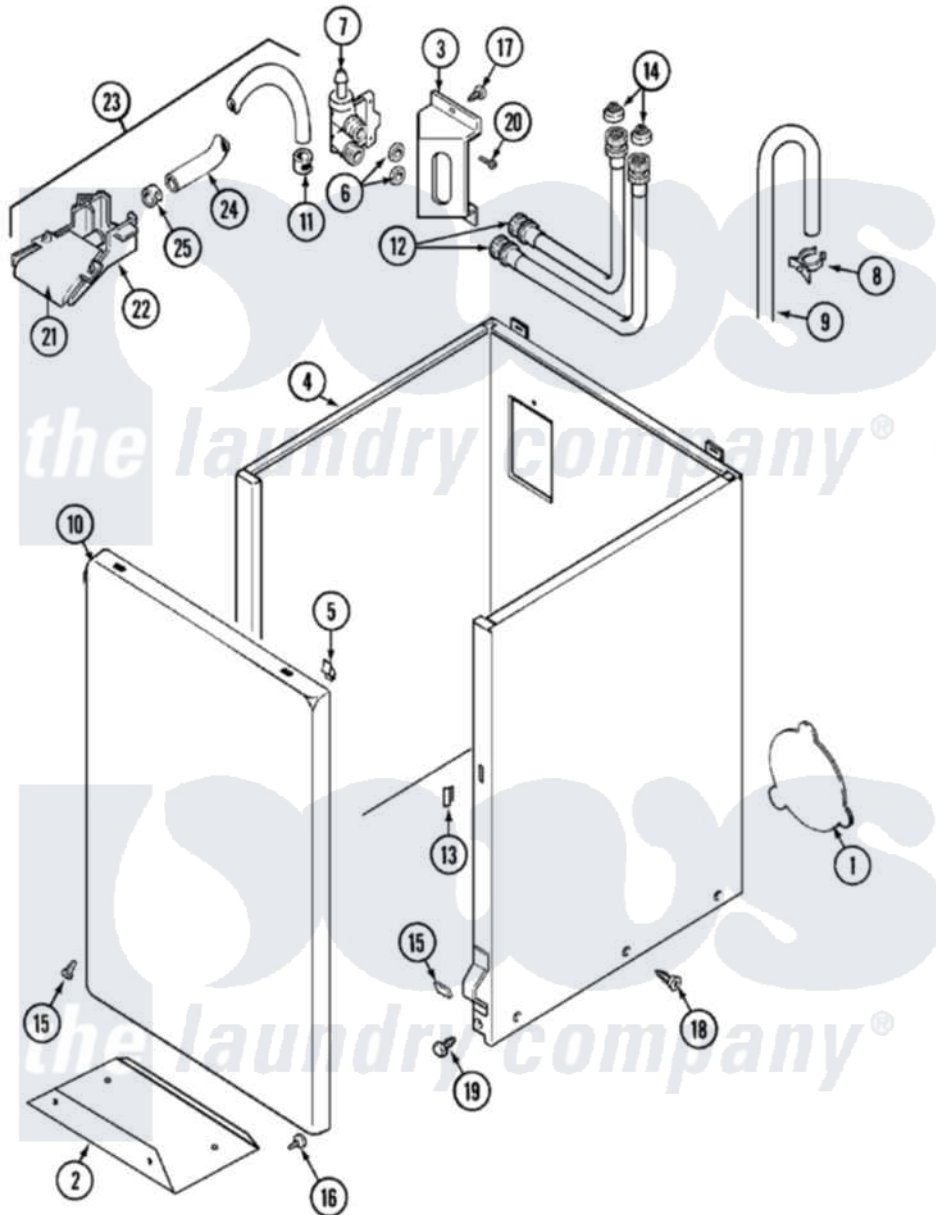

Maytag LAT9206ABM 02 - CABINET

Maytag [Residential Maytag LAT9206ABM Washer Parts](#) Parts Diagram 02 - CABINET
 Click on the part number to view part

Item	Original Part Number	Replaced By	Status	Part Description
1	22001683	22002924		Plate, Access
"	211294	90767		Screw, 8A X 3/8 HeX Washer Head Tapping
"	211878		Not Available	PLATE, ACCESS
2	213846			Guard, Belt
3	214812	22002361		Bracket, Water Valve
4	22001303			Cabinet ---NA
5	22001650			Fastener, Spring
6	Y013783			Washer, Inlet Hose
7	22001274			Valve, Water
"	214337	96160		Screen
8	22001815	22002765		Clip, Hose
9	22001816			Hose, Drain
10	22001817			Sheet, Sound Damper
"	22001804	22002653		Panel, Front
11	216169	596669		Clamp, Manifold
12	202860			Inlet Hose Assembly

13	214376	22002331	Spacer, Front Panel
14	200961	12001413	Strainer And Washer Kit
15	12001340	204439	Screw And Fstner Assembly
16	211294	90767	Screw, 8A X 3/8 HeX Washer Head Tapping
17	212276	W10116760	Screw
18	213007		Xfor Cabinet See Cabinet, Back
19	213122	27001200	Screw
"	213121	3400111	Screw, 12-14 X 5/8
20	Y313561		Screw----NA
21	22001187		Injector
22	22001186		Injector
23	22001304		Water Injector Assembly
24	22001190		Hose, Injector
25	216169	596669	Clamp, Manifold