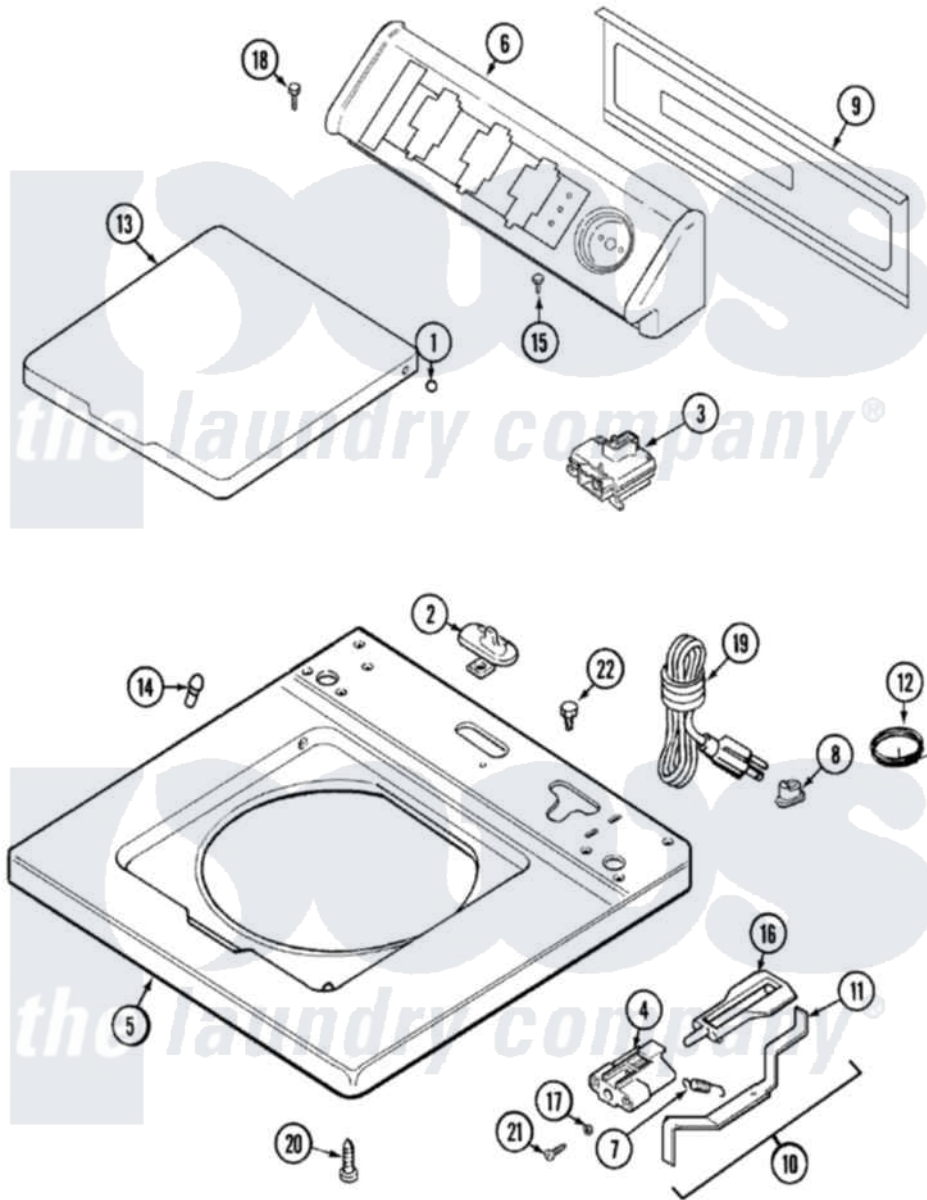

# Maytag LAT9206ABM 05 - TOP

Maytag [Residential Maytag LAT9206ABM Washer Parts](#) Parts Diagram 05 - TOP  
 Click on the part number to view part

Item	Original Part Number	Replaced By	Status	Part Description
1	<a href="#">211726</a>			Hinge, Ball Lid
2	<a href="#">22001298</a>			Cap, Top Cover
"	207159	<a href="#">489355</a>		Screw, 8 X 1/2
3	22001967	<a href="#">12001908</a>		Switch-Lid
4	<a href="#">22002135</a>			Bracket, Unbalance
5	<a href="#">22002147</a>			Cover Assembly, Top
6	<a href="#">22001671</a>			Console ----NA
7	<a href="#">213720</a>			Spring, Lid Switch
8	<a href="#">211881</a>			Grommet, Cord Part Not Used-Gas Models Only
9	22001662	<a href="#">8534058</a>		Screw
"	<a href="#">22001814</a>			Back Panel, Console
"	216423	<a href="#">3370225</a>		Screw
10	<a href="#">22001969</a>			Unbalance Lever Assembly
11	<a href="#">22001968</a>			Lever, Unbalance
12	<a href="#">22001654</a>			Wire, Ground
"	Y705026	<a href="#">3370225</a>		Screw

13	22001675		Not Available	LID W/LEGEND (ALM)
"	22001677		Not Available	LID W/LEGEND (CANADA-ALM)--NA
14	<a href="#">212716</a>			Bumper, Lid
15	216423	<a href="#">3370225</a>		Screw
16	<a href="#">216255</a>			Plunger, Lid Switch
17	<a href="#">211500</a>			Washer, Bracket To Top Cover
18	216423	<a href="#">3370225</a>		Screw
19	208194	<a href="#">22003062</a>		Cord, Power
20	22001402	<a href="#">214354</a>		Screw, Top Cover To Cabnt.
21	22001600	<a href="#">25-7809</a>		Screw, No.6-20 1/2 Flthd Torx
22	Y705026	<a href="#">3370225</a>		Screw
23	216423	<a href="#">3370225</a>		Screw